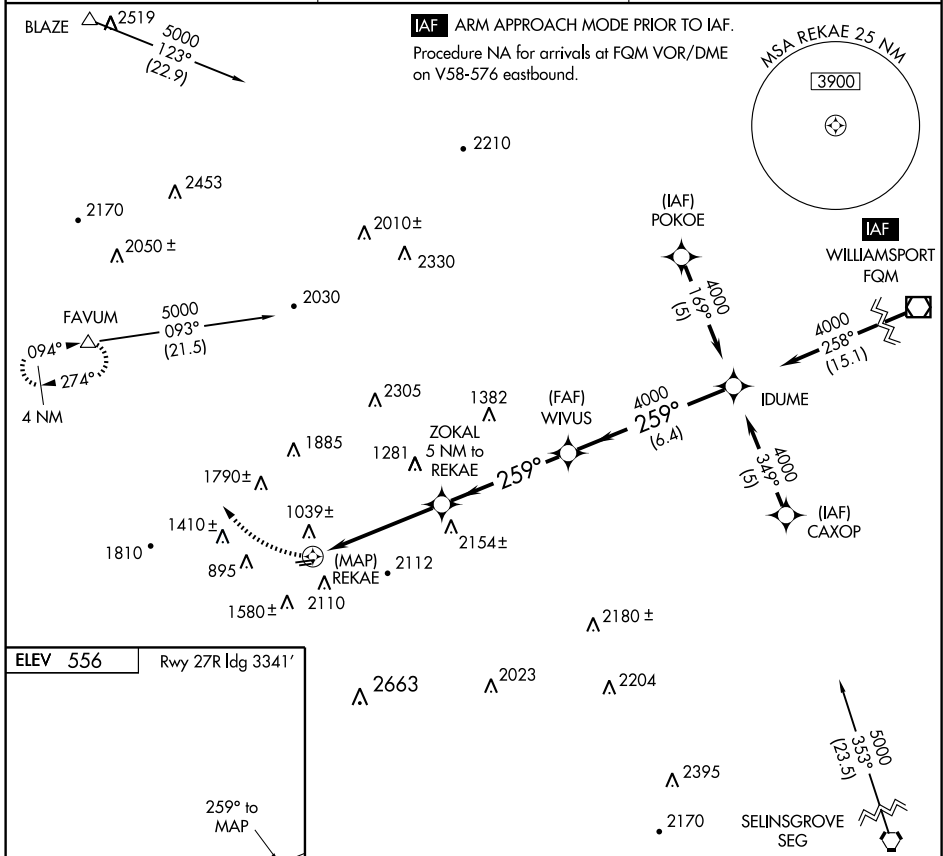

RNAV (GPS)-A

LOCK HAVEN / WILLIAM T. PIPER MEMORIAL (LHV)

APP CRS 259°	Rwy Idg TDZE Apt Elev	N/A N/A 556
------------------------	-----------------------------	--------------------------

▼ Use Williamsport Rgnl altimeter setting.
▲ NA Circling NA south of Rwy 09-27. Procedure NA at night.
 GPS or RNP-0.3 required. DME/DME RNP-0.3 NA.

MISSED APPROACH: Climbing right turn to 5000 direct FAVUM WP and hold.

WILLIAMSPORT ASOS 125.225	NEW YORK CENTER 134.8 338.3	UNICOM 122.8 (CTAF)
-------------------------------------	---------------------------------------	-------------------------------

NE-4, 22 OCT 2009 to 19 NOV 2009

NE-4, 22 OCT 2009 to 19 NOV 2009

REIL Rwys 9L and 27R	MIRL Rwy 9L-27R			
CATEGORY	A	B	C	D
CIRCLING	1940-1¼ 1384 (1400-1¼)	1940-1½ 1384 (1400-1½)	2000-3 1444 (1500-3)	NA