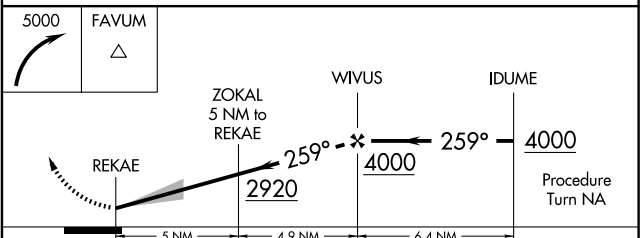

REIL Rwys 9L and 27R	MIRL Rwy 9L-27R			
CATEGORY	A	B	C	D
CIRCLING	1940-1¼ 1384 (1400-1¼)	1940-1½ 1384 (1400-1½)	2000-3 1444 (1500-3)	NA