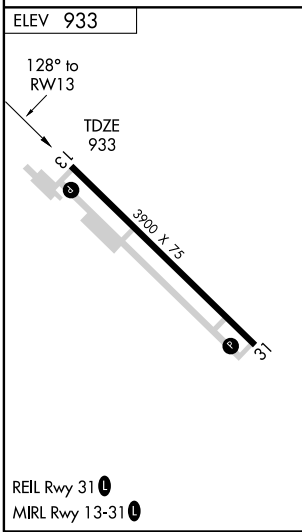

RNAV (GPS) RWY 13

CASSELTON ROBERT MILLER RGNL (5N8)

APP CRS	Rwy Idg	3900
128°	TDZE	933
	Apt Elev	933

▽ Use Fargo altimeter setting; when not received use Morehead altimeter setting and increase all MDA 20 feet.
△ NA DME/DME RNP-0.3 NA.

MISSED APPROACH: Climb to 3000 direct JINPU and hold.

FARGO APP CON ★
120.4 377.15

UNICOM
122.8 (CTAF) 1

NC-1, 22 OCT 2009 to 19 NOV 2009

NC-1, 22 OCT 2009 to 19 NOV 2009

4 NM Holding Pattern		VGSIs and descent angles not coincident.		3000	JINPU
WUSCO		VAYUN		RWY 13	
3000 ← 308°		128° →		3.05° TCH 40	
		2800			
		6.1 NM		5.7 NM	
CATEGORY	A	B	C	D	
LNAV MDA	1620-1	687 (700-1)	1620-2 687 (700-2)	NA	
CIRCLING	1620-1	687 (700-1)	1620-2 687 (700-2)	NA	