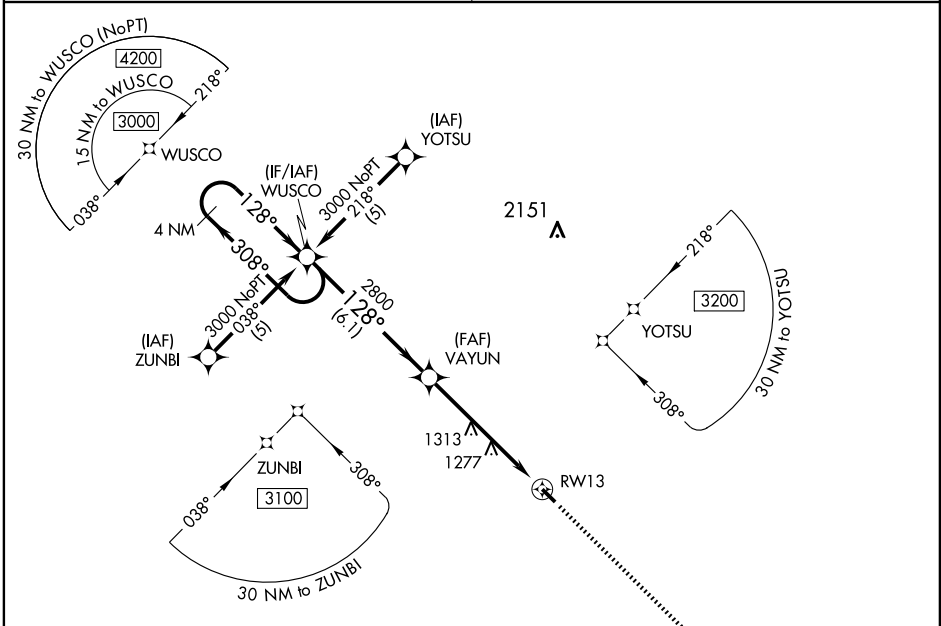

RNAV (GPS) RWY 13

CASSELTON ROBERT MILLER RGNL (5N8)

APP CRS	Rwy Idg	3900
128°	TDZE	933
	Apt Elev	933

▽ Use Fargo altimeter setting; when not received use Morehead altimeter setting and increase all MDA 20 feet.
△ NA DME/DME RNP-0.3 NA.

MISSED APPROACH: Climb to 3000 direct JINPU and hold.

FARGO APP CON ★
120.4 377.15

UNICOM
122.8 (CTAF) 1

NC-1, 22 OCT 2009 to 19 NOV 2009

NC-1, 22 OCT 2009 to 19 NOV 2009

4 NM Holding Pattern		VGSIs and descent angles not coincident.		3000	JINPU
WUSCO		VAYUN		RWY 13	
3000 ← 308°		128° →		3.05° TCH 40	
		2800			
		6.1 NM		5.7 NM	
CATEGORY	A	B	C	D	
LNAV MDA	1620-1	687 (700-1)	1620-2 687 (700-2)	NA	
CIRCLING	1620-1	687 (700-1)	1620-2 687 (700-2)	NA	