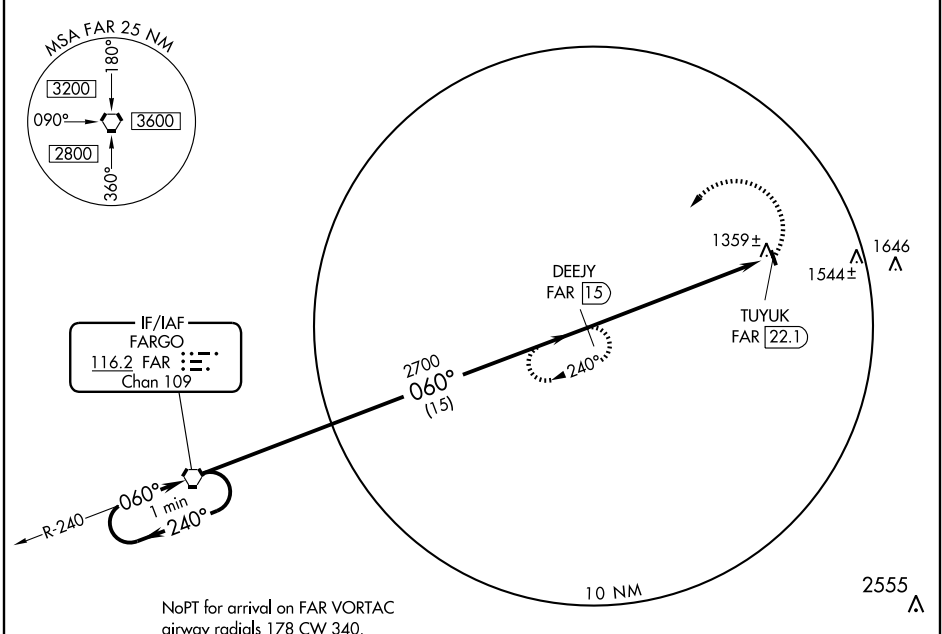

HAWLEY, MINNESOTA

AL-6923 (FAA)

VORTAC FAR 116.2 Chan 109	APP CRS 060°	Rwy Idg TDZE Apt Elev N/A N/A 1209
---	------------------------	--

VOR/DME-A
HAWLEY MUNI (04Y)

▼ Use Fargo, ND altimeter setting.
▲ NA

MISSED APPROACH: Climbing left turn to 2700 via FAR R-060 to DEEJY/15 DME and hold.

FARGO APP CON ★
120.4 377.15

UNICOM
122.8 (CTAF)

NC-1, 22 OCT 2009 to 19 NOV 2009

NC-1, 22 OCT 2009 to 19 NOV 2009

HAWLEY, MINNESOTA
Amdt 2 09295

46°53'N - 96°21'W

HAWLEY MUNI (04Y)
VOR/DME-A