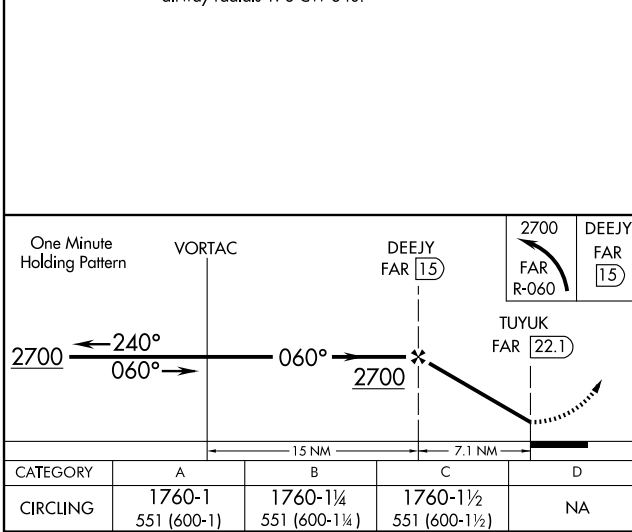

MISSED APPROACH: Climbing left turn to 2700 via FAR R-060 to DEEJY/15 DME and hold.

FARGO APP CON ★
120.4 377.15

UNICOM
122.8 (CTAF)

NC-1, 22 OCT 2009 to 19 NOV 2009

NC-1, 22 OCT 2009 to 19 NOV 2009

HAWLEY, MINNESOTA
Amdt 2 09295

46°53'N - 96°21'W

HAWLEY MUNI (04Y)
VOR/DME-A