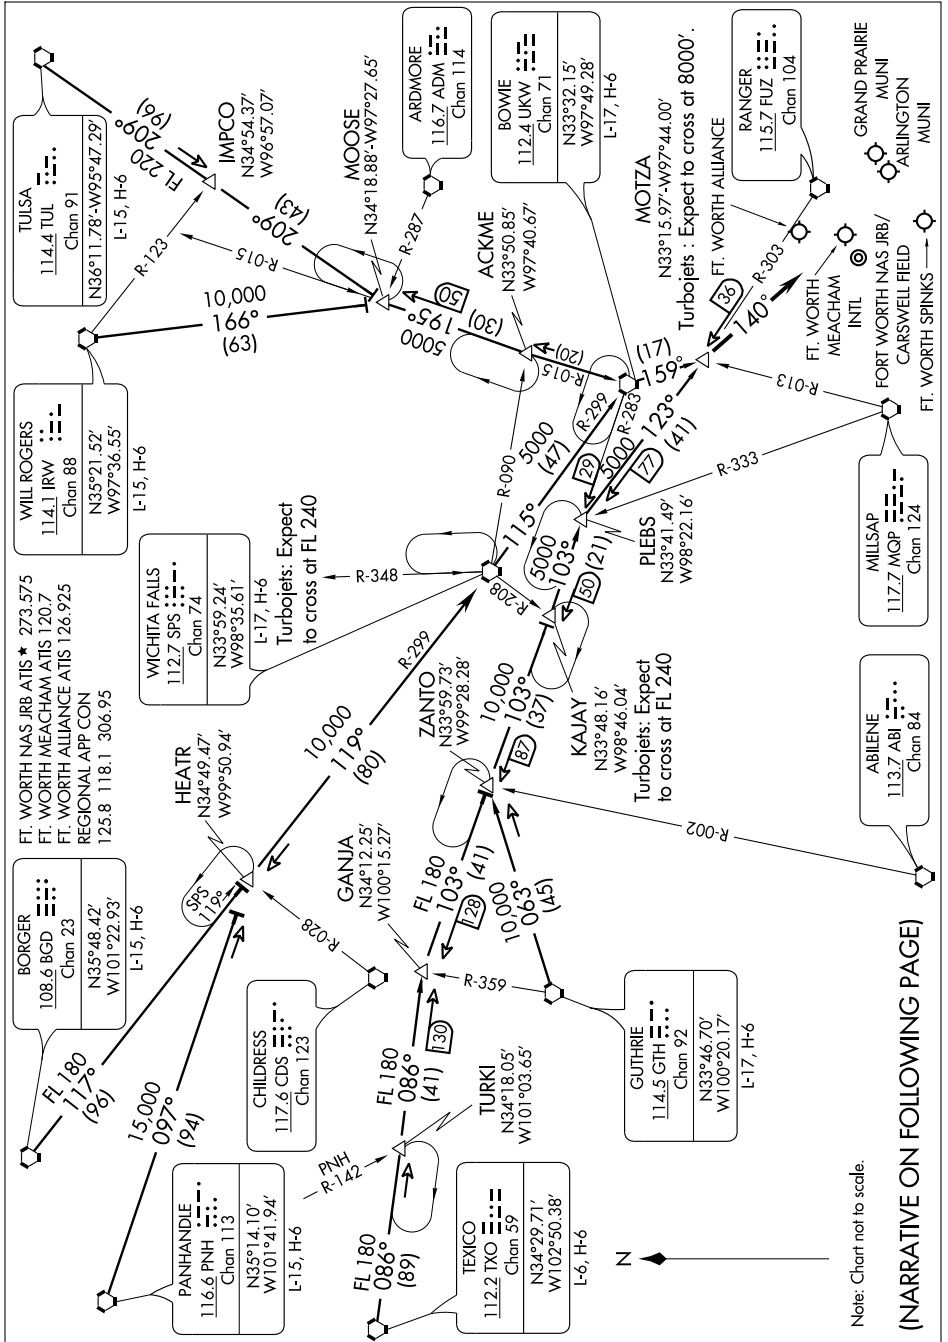

MOTZA SIX ARRIVAL

DALLAS-FT. WORTH, TEXAS

SC-2, 22 OCT 2009 to 19 NOV 2009

SC-2, 22 OCT 2009 to 19 NOV 2009

(NARRATIVE ON FOLLOWING PAGE)

Note: Chart not to scale.

MOTZA SIX ARRIVAL

DALLAS-FT. WORTH, TEXAS