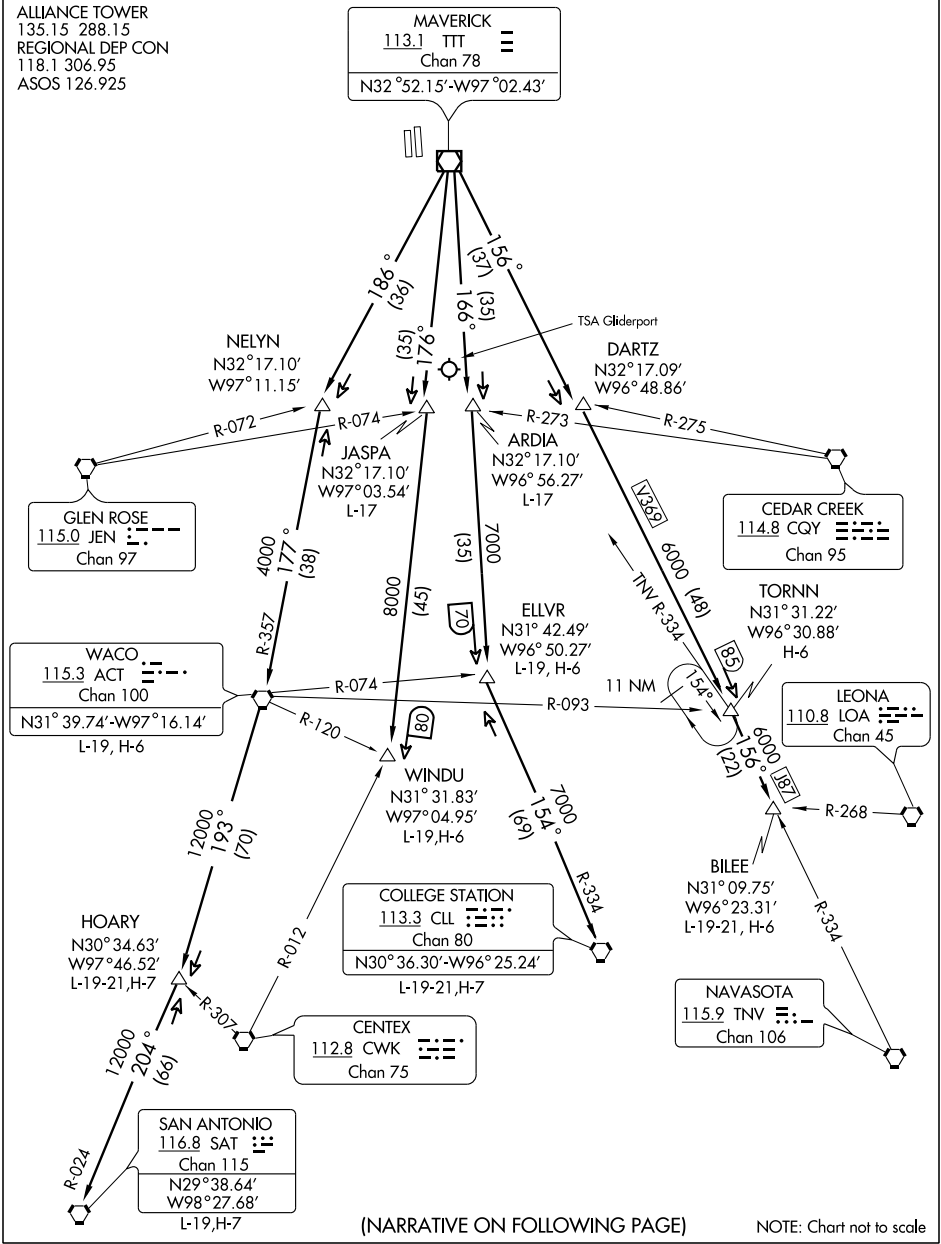

JOE POOL THREE DEPARTURE SL-6918 (FAA)

FORT WORTH, TEXAS

ATIS 126.925  
CLNC DEL  
128.725  
GND CON  
132.65 306.2  
ALLIANCE TOWER  
135.15 288.15  
REGIONAL DEP CON  
118.1 306.95  
ASOS 126.925

**TAKE-OFF MINIMUMS:**  
All runways standard.

SC-2, 22 OCT 2009 to 19 NOV 2009

SC-2, 22 OCT 2009 to 19 NOV 2009

(NARRATIVE ON FOLLOWING PAGE)

NOTE: Chart not to scale

JOE POOL THREE DEPARTURE