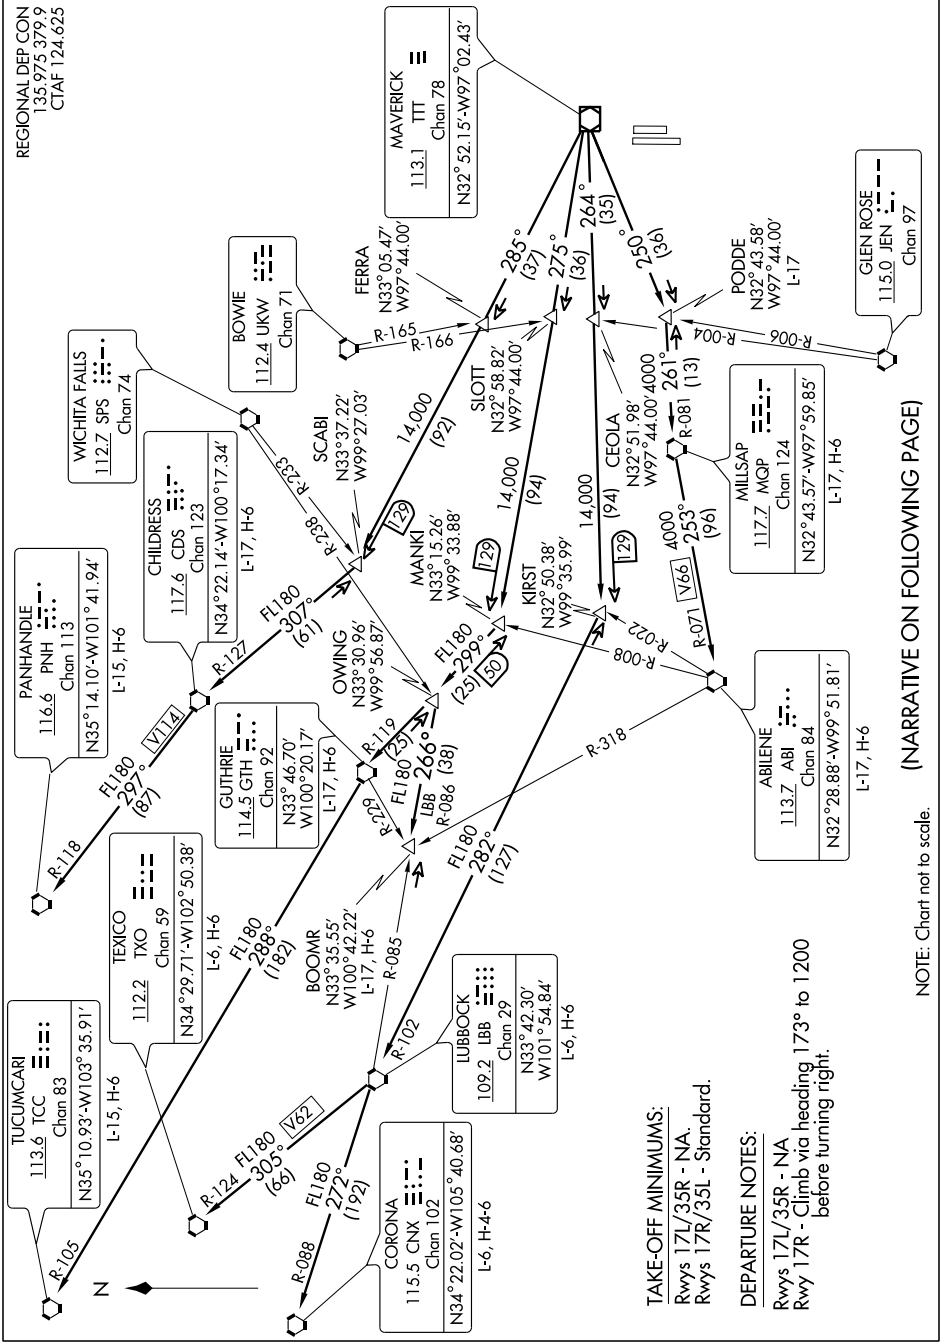

WORTH FIVE DEPARTURE

SL-6917 (FAA)

FORT WORTH SPINKS (FWS)

FORT WORTH, TEXAS

SC-2, 22 OCT 2009 to 19 NOV 2009

TAKE-OFF MINIMUMS:
 Rwy's 17L/35R - NA;
 Rwy's 17R/35L - Standard.

DEPARTURE NOTES:
 Rwy's 17L/35R - NA
 Rwy 17R - Climb via heading 173° to 1200 before turning right.

NOTE: Chart not to scale. (NARRATIVE ON FOLLOWING PAGE)