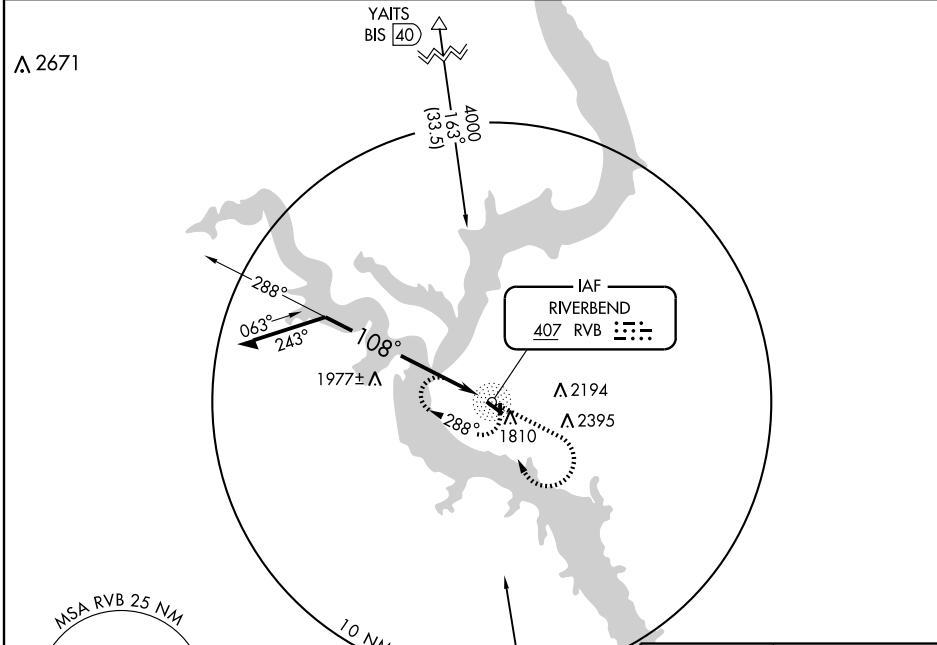

NDB RWY 12
MOBRIDGE MUNI (MBG)

NDB RVB 407	APP CRS 108°	Rwy Ldg 4411
		TDZE 1703
		Apt Elev 1715

▽ If local altimeter setting not received, use Pierre Rgnl altimeter setting and increase all MDAs 180 feet.

MISSED APPROACH: Climb to 3600 then right turn direct RVB NDB and hold.

ASOS 121.425	HURON RADIO 122.35	UNICOM 122.8 (CTAF)
------------------------	------------------------------	-------------------------------

	A	B	C	D
S-12	2340-1	637 (700-1)	2340-1¼ 637 (700-1¼)	2340-2 637 (700-2)
CIRCLING	2360-1	645 (700-1)	2360-1¾ 645 (700-1¾)	2560-2¾ 845 (900-2¾)

CATEGORY	A	B	C	D
S-12	2340-1	637 (700-1)	2340-1¼ 637 (700-1¼)	2340-2 637 (700-2)
CIRCLING	2360-1	645 (700-1)	2360-1¾ 645 (700-1¾)	2560-2¾ 845 (900-2¾)