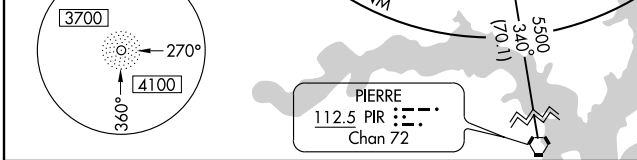

MISSED APPROACH: Climb to 3600 then right turn direct RVB NDB and hold.

ASOS 121.425	HURON RADIO 122.35	UNICOM 122.8 (CTAF)
------------------------	------------------------------	-------------------------------

	A	B	C	D
S-12	2340-1	637 (700-1)	2340-1¼ 637 (700-1¼)	2340-2 637 (700-2)
CIRCLING	2360-1	645 (700-1)	2360-1¾ 645 (700-1¾)	2560-2¾ 845 (900-2¾)

CATEGORY	A	B	C	D
S-12	2340-1	637 (700-1)	2340-1¼ 637 (700-1¼)	2340-2 637 (700-2)
CIRCLING	2360-1	645 (700-1)	2360-1¾ 645 (700-1¾)	2560-2¾ 845 (900-2¾)