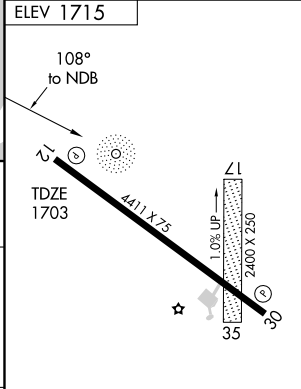

NDB RWY 12
MOBRIDGE MUNI (MBG)

NDB RVB 407	APP CRS 108°	Rwy Ldg 4411
		TDZE 1703
		Apt Elev 1715

▽ If local altimeter setting not received, use Pierre Rgnl altimeter setting and increase all MDAs 180 feet.

MISSED APPROACH: Climb to 3600 then right turn direct RVB NDB and hold.

ASOS 121.425	HURON RADIO 122.35	UNICOM 122.8 (CTAF)
------------------------	------------------------------	-------------------------------

	A	B	C	D
S-12	2340-1	637 (700-1)	2340-1¼ 637 (700-1¼)	2340-2 637 (700-2)
CIRCLING	2360-1	645 (700-1)	2360-1¾ 645 (700-1¾)	2560-2¾ 845 (900-2¾)

CATEGORY	A	B	C	D
S-12	2340-1	637 (700-1)	2340-1¼ 637 (700-1¼)	2340-2 637 (700-2)
CIRCLING	2360-1	645 (700-1)	2360-1¾ 645 (700-1¾)	2560-2¾ 845 (900-2¾)