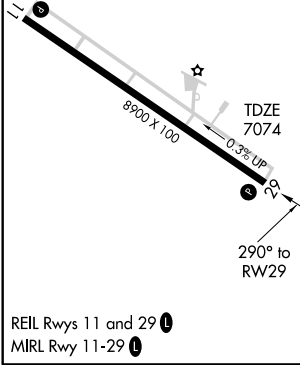

RNAV (GPS) RWY 29

PINEDALE/ RALPH WENZ FIELD (PNA)

APP CRS 290°	Rwy Idg 8900
	TDZE 7074
	Apt Elev 7086

NA DME/DME RNP-0.3 NA.
If local altimeter setting not received, use Miley Memorial Field altimeter setting and increase all MDAs 60 feet.
VDP NA when using Miley Memorial Field altimeter setting.

MISSED APPROACH: Climb to 10000 direct WUSEP and via 201° track to BPI VOR/DME and hold.

AWOS-3 118.325	SALT LAKE CENTER 128.35 239.25	UNICOM 122.8 (CTAF)
--------------------------	--	-------------------------------

NW-1, 22 OCT 2009 to 19 NOV 2009

NW-1, 22 OCT 2009 to 19 NOV 2009

10000	WUSEP	201° track	BPI	FEDPA	COTDA
				9400	9400
	1.8 NM to RW29	PINIY		290°	Procedure Turn NA
		8700			
	1.8 NM	3.1 NM	3 NM	3.1 NM	
CATEGORY	A		B		D
LNAV MDA	7680-1 606 (600-1)		7680-1¾ 606 (600-1¾)		7680-2 606 (600-2)
CIRCLING	7820-1 734 (800-1)	7880-1¼ 794 (800-1¼)	7900-2½ 814 (900-2½)	7920-2¾ 834 (900-2¾)	