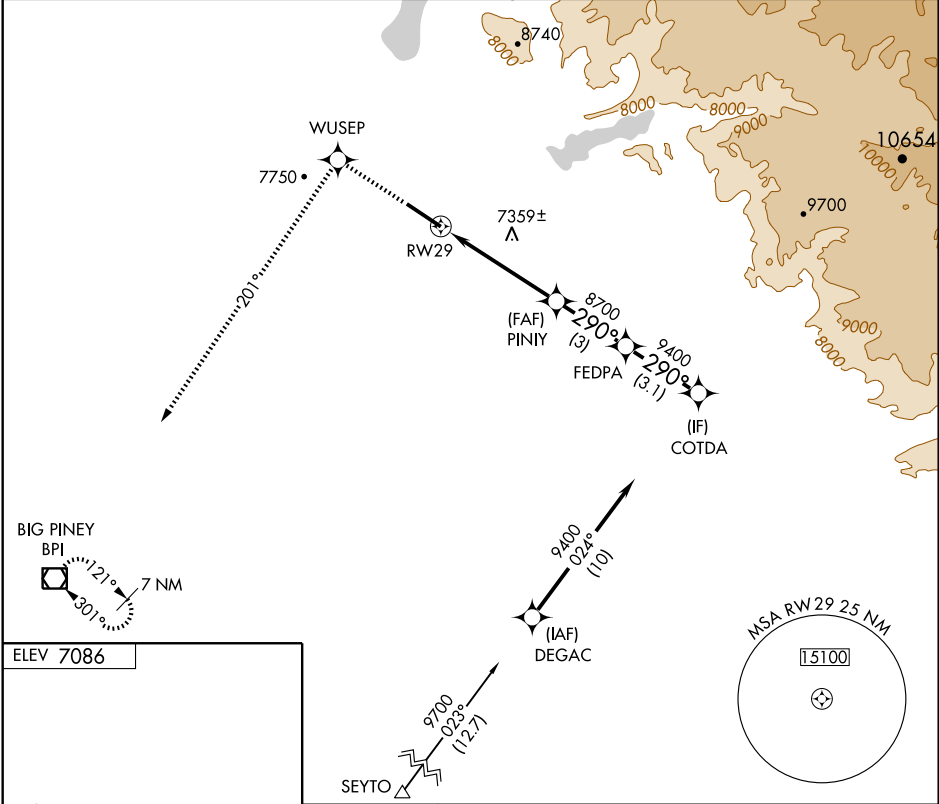

RNAV (GPS) RWY 29

PINEDALE/ RALPH WENZ FIELD (PNA)

APP CRS 290°	Rwy Idg 8900
	TDZE 7074
	Apt Elev 7086

NA DME/DME RNP-0.3 NA.
If local altimeter setting not received, use Miley Memorial Field altimeter setting and increase all MDAs 60 feet.
VDP NA when using Miley Memorial Field altimeter setting.

MISSED APPROACH: Climb to 10000 direct WUSEP and via 201° track to BPI VOR/DME and hold.

AWOS-3 118.325	SALT LAKE CENTER 128.35 239.25	UNICOM 122.8 (CTAF)
--------------------------	--	-------------------------------

NW-1, 22 OCT 2009 to 19 NOV 2009

NW-1, 22 OCT 2009 to 19 NOV 2009

10000	WUSEP	201° track	BPI	FEDPA	COTDA
				9400	9400
	1.8 NM to RW29	PINIY		290°	Procedure Turn NA
		8700			
	1.8 NM	3.1 NM	3 NM	3.1 NM	
CATEGORY	A		B		D
LNAV MDA	7680-1 606 (600-1)		7680-1¾ 606 (600-1¾)		7680-2 606 (600-2)
CIRCLING	7820-1 734 (800-1)	7880-1¼ 794 (800-1¼)	7900-2½ 814 (900-2½)	7920-2¾ 834 (900-2¾)	