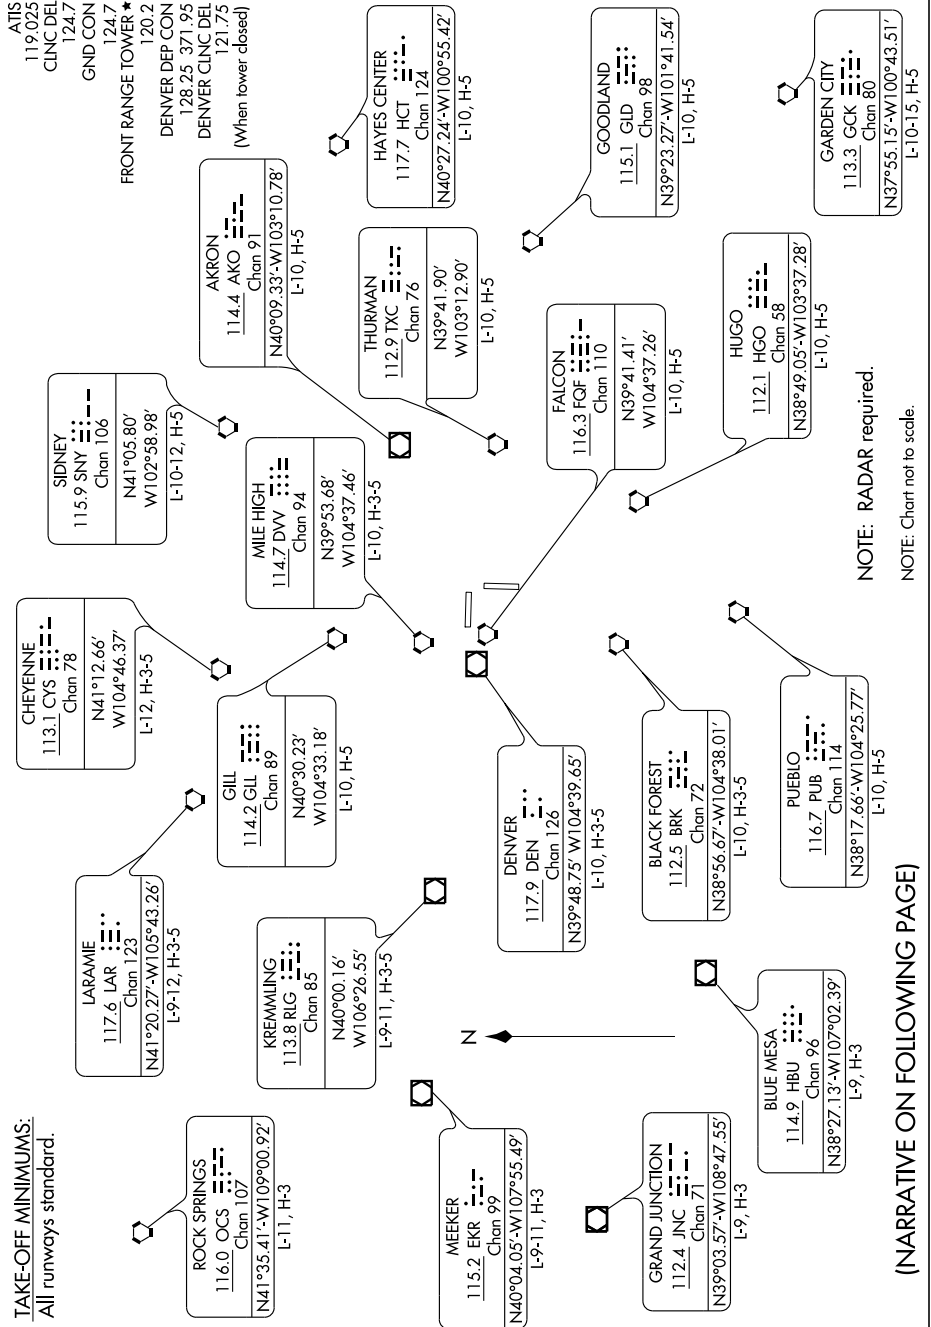

# DENVER FIVE DEPARTURE

SL-6851 (FAA)

DENVER/FRONT RANGE (F'TG)

DENVER, COLORADO

SW-1, 22 OCT 2009 to 19 NOV 2009

**TAKE-OFF MINIMUMS:**  
All runways standard.

NOTE: RADAR required.

NOTE: Chart not to scale.

(NARRATIVE ON FOLLOWING PAGE)

SW-1, 22 OCT 2009 to 19 NOV 2009

# DENVER FIVE DEPARTURE

DENVER, COLORADO

DENVER/FRONT RANGE (F'TG)