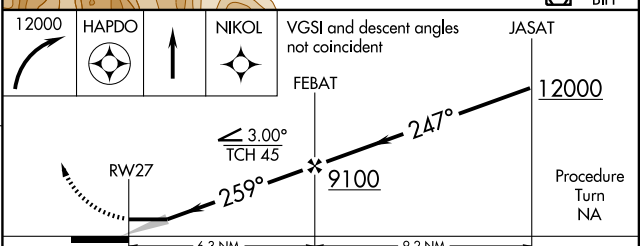

CATEGORY	A	B	C	D
LNAV MDA	8380-1¼ 1288 (1300-1¼)	8380-1½ 1288 (1300-1½)	8380-3 1288 (1300-3)	NA
CIRCLING	8380-1¼ 1252 (1300-1¼)	8380-1½ 1252 (1300-1½)	8380-3 1252 (1300-3)	NA