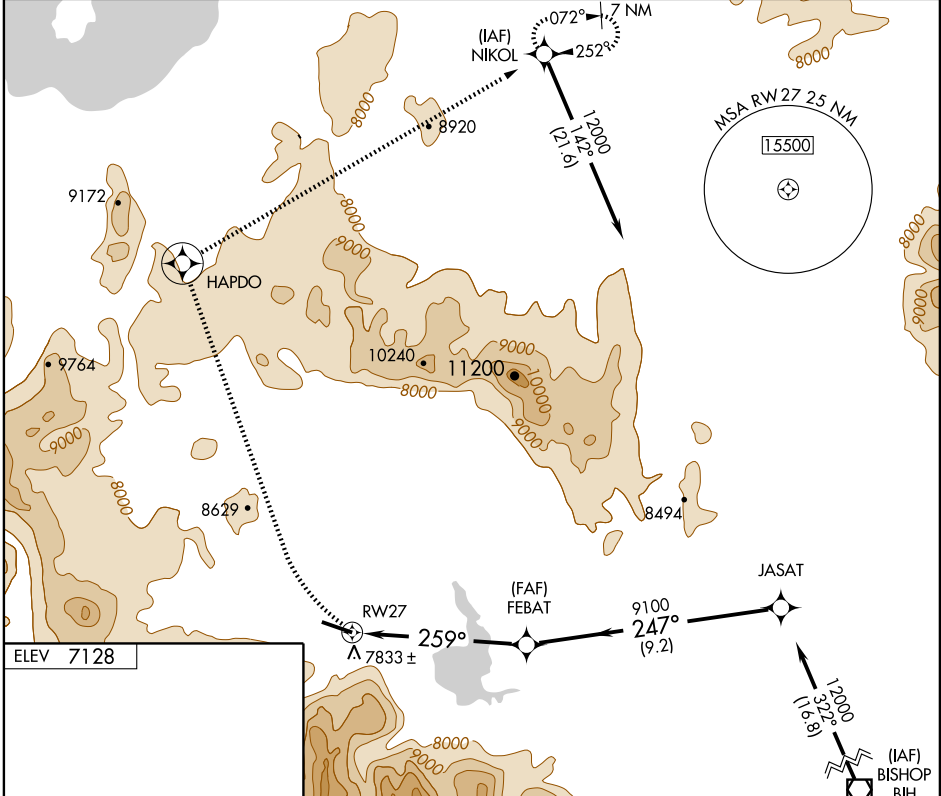

RNAV (GPS) RWY 27

MAMMOTH YOSEMITE (MMH)

APP CRS 259°	Rwy Idg 7000
	TDZE 7092
	Apt Elev 7128

⚠ GPS or RNP-0.3 required. DME/DME RNP-0.3 NA.
⚠ NA Circling NA south of Rwy 9-27.
 Circling NA at night.

MISSED APPROACH: Climbing right turn to 12000 direct HAPDO WP then direct NIKOL WP and hold.

AWOS-3 118.05	OAKLAND CENTER 125.75 284.65	UNICOM 122.8 (CTAF)
-------------------------	--	-------------------------------

SW-2, 22 OCT 2009 to 19 NOV 2009

SW-2, 22 OCT 2009 to 19 NOV 2009

CATEGORY	A	B	C	D
LNAV MDA	8380-1¼ 1288 (1300-1¼)	8380-1½ 1288 (1300-1½)	8380-3 1288 (1300-3)	NA
CIRCLING	8380-1¼ 1252 (1300-1¼)	8380-1½ 1252 (1300-1½)	8380-3 1252 (1300-3)	NA