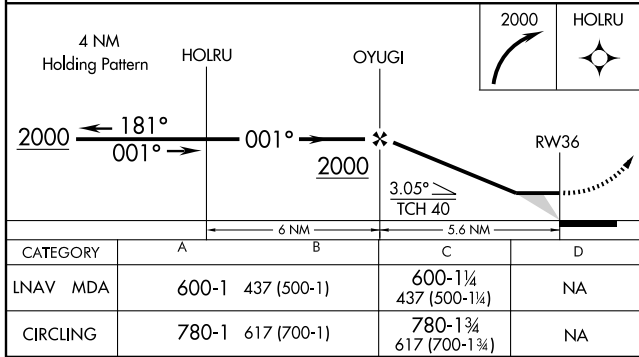

DUMAS, ARKANSAS

AL-6824 (FAA)

RNAV (GPS) RWY 36

DUMAS/BILLY FREE MUNI (ØMØ)

APP CRS 001°	Rwy Idg 5000
	TDZE 163
	Apt Elev 163

<p>▽ Use Pine Bluff altimeter setting; if not received, use Greenville, MS altimeter setting and increase all MDAs 40 feet. DME/DME RNP-0.3 NA.</p> <p>▲ NA</p>	<p>MISSED APPROACH: Climbing right turn to 2000 direct HOLRU and hold.</p>	
<p>PINE BLUFF ASOS 120.775</p>	<p>MEMPHIS CENTER 135.875 269.35</p>	<p>UNICOM 122.8 (CTAF) Ø</p>

SC-1, 22 OCT 2009 to 19 NOV 2009

SC-1, 22 OCT 2009 to 19 NOV 2009

DUMAS, ARKANSAS
Orig 08269

33°53'N-91°32'W

RNAV (GPS) RWY 36