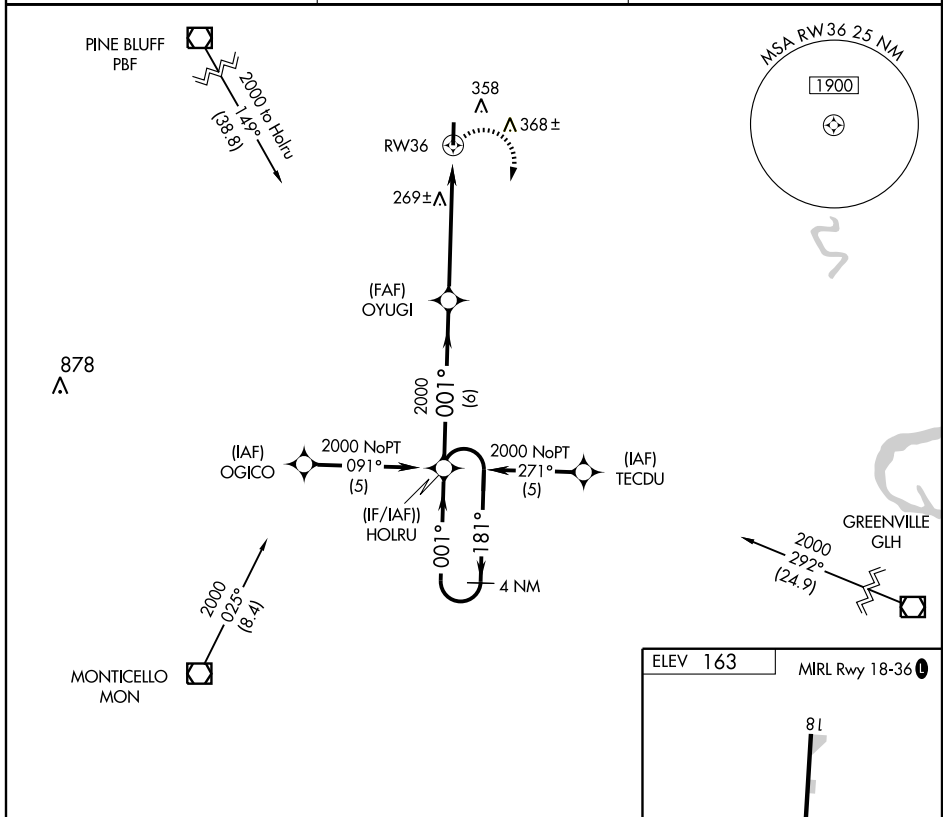

DUMAS, ARKANSAS

AL-6824 (FAA)

RNAV (GPS) RWY 36

DUMAS/BILLY FREE MUNI (ØMØ)

APP CRS 001°	Rwy Idg 5000
	TDZE 163
	Apt Elev 163

<p>▽ Use Pine Bluff altimeter setting; if not received, use Greenville, MS altimeter setting and increase all MDAs 40 feet. DME/DME RNP-0.3 NA.</p> <p>▲ NA</p>	<p>MISSED APPROACH: Climbing right turn to 2000 direct HOLRU and hold.</p>	
<p>PINE BLUFF ASOS 120.775</p>	<p>MEMPHIS CENTER 135.875 269.35</p>	<p>UNICOM 122.8 (CTAF) Ø</p>

SC-1, 22 OCT 2009 to 19 NOV 2009

SC-1, 22 OCT 2009 to 19 NOV 2009

DUMAS, ARKANSAS
Orig 08269

33°53'N-91°32'W

RNAV (GPS) RWY 36