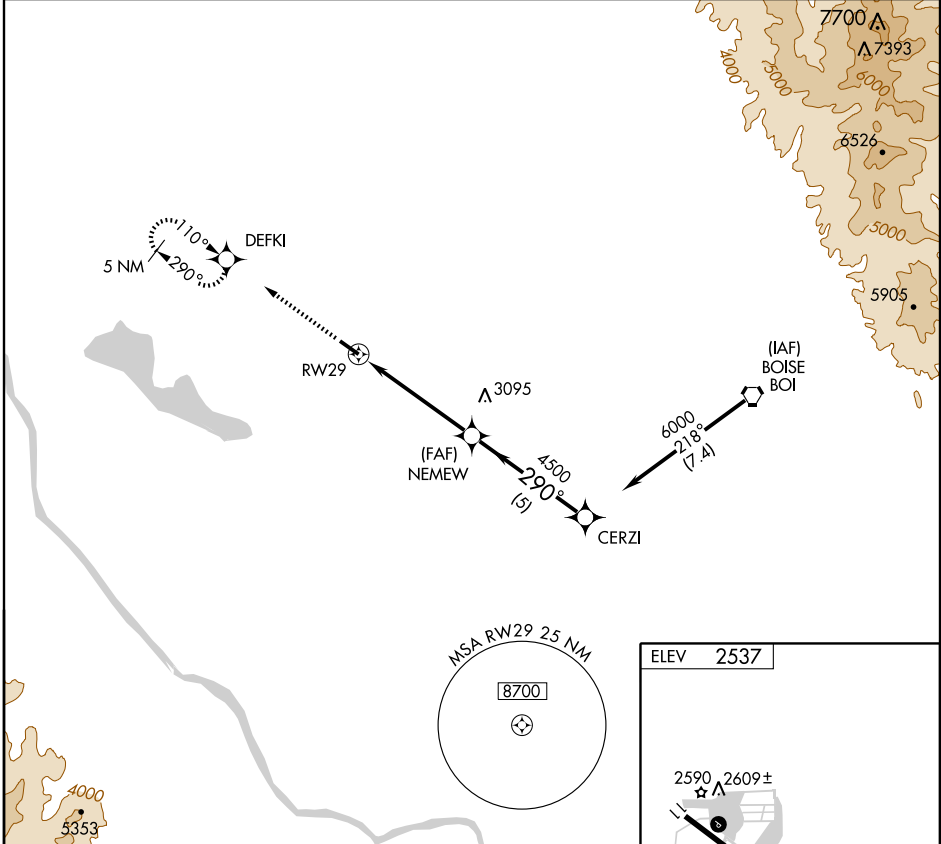

APP CRS 290°	Rwy Idg TDZE Apt Elev	N/A N/A 2537
------------------------	-----------------------------	---

NA Use Caldwell altimeter setting.

MISSED APPROACH: Climb to 4200 direct DEFKI WP and hold.

BOISE APP CON
119.6 269.4

UNICOM
122.7 (CTAF)

NW-1, 22 OCT 2009 to 19 NOV 2009

NW-1, 22 OCT 2009 to 19 NOV 2009

CATEGORY	A	B	C	D
CIRCLING	3040-1	503 (600-1)	3040-1½ 503 (600-1½)	3100-2 563 (600-2)