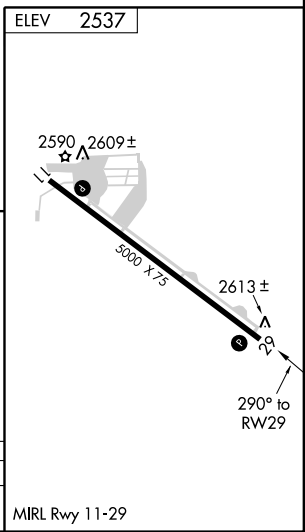

APP CRS 290°	Rwy Idg TDZE Apt Elev	N/A N/A 2537
------------------------	-----------------------------	---

NA Use Caldwell altimeter setting.

MISSED APPROACH: Climb to 4200 direct DEFKI WP and hold.

BOISE APP CON
119.6 269.4

UNICOM
122.7 (CTAF)

NW-1, 22 OCT 2009 to 19 NOV 2009

NW-1, 22 OCT 2009 to 19 NOV 2009

CATEGORY	A	B	C	D
CIRCLING	3040-1	503 (600-1)	3040-1½ 503 (600-1½)	3100-2 563 (600-2)