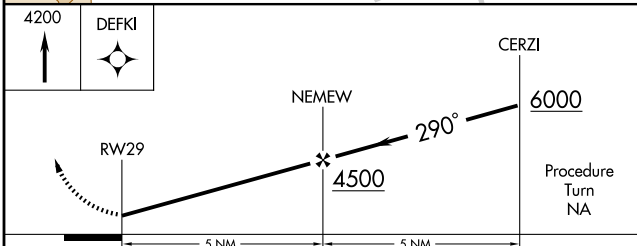

APP CRS 290°	Rwy Idg TDZE Apt Elev	N/A N/A 2537
------------------------	-----------------------------	---

NA Use Caldwell altimeter setting.

MISSED APPROACH: Climb to 4200 direct DEFKI WP and hold.

BOISE APP CON
119.6 269.4

UNICOM
122.7 (CTAF)

NW-1, 22 OCT 2009 to 19 NOV 2009

NW-1, 22 OCT 2009 to 19 NOV 2009

CATEGORY	A	B	C	D
CIRCLING	3040-1	503 (600-1)	3040-1½ 503 (600-1½)	3100-2 563 (600-2)