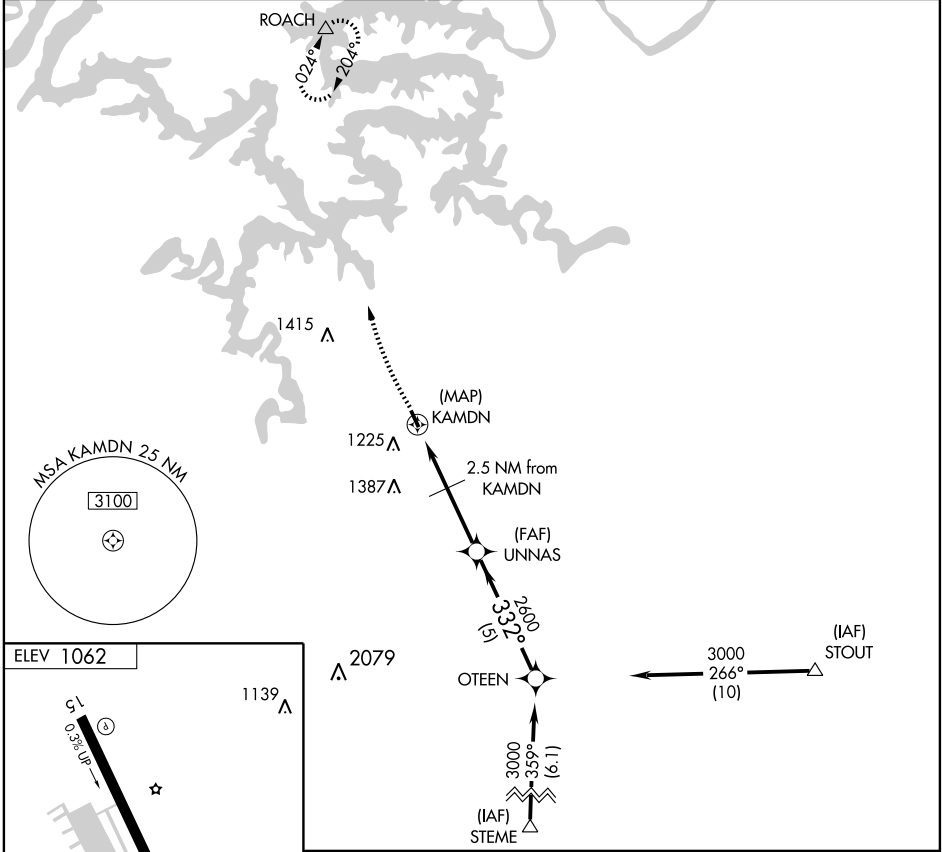

GPS RWY 33

CAMDENTON MEMORIAL (H21)

APP CRS 332°	Rwy Idg 4000
	TDZE 1062
	Apt Elev 1062

NA Use Kaiser/Lee C. Fine Memorial setting. MISSED APPROACH: Climb to 4000 direct ROACH WP and hold.

KAISER/LEE C. FINE MEMORIAL AWOS-3 135.325	MIZZO APP CON 124.1 353.7	UNICOM 122.8 (CTAF) 0
--	-------------------------------------	---------------------------------

CATEGORY	A	B	C	D
S-33	1 440-1	378 (400-1)		NA
CIRCLING	1 580-1	518 (600-1)		NA

NC-3, 22 OCT 2009 to 19 NOV 2009

NC-3, 22 OCT 2009 to 19 NOV 2009