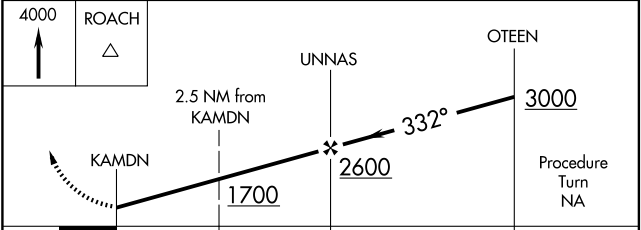

GPS RWY 33

CAMDENTON MEMORIAL (H21)

APP CRS 332°	Rwy Idg 4000
	TDZE 1062
	Apt Elev 1062

NA Use Kaiser/Lee C. Fine Memorial setting. MISSED APPROACH: Climb to 4000 direct ROACH WP and hold.

KAISER/LEE C. FINE MEMORIAL AWOS-3 135.325	MIZZO APP CON 124.1 353.7	UNICOM 122.8 (CTAF) 0
--	-------------------------------------	---------------------------------

CATEGORY	A	B	C	D
S-33	1 440-1	378 (400-1)		NA
CIRCLING	1 580-1	518 (600-1)		NA

NC-3, 22 OCT 2009 to 19 NOV 2009

NC-3, 22 OCT 2009 to 19 NOV 2009