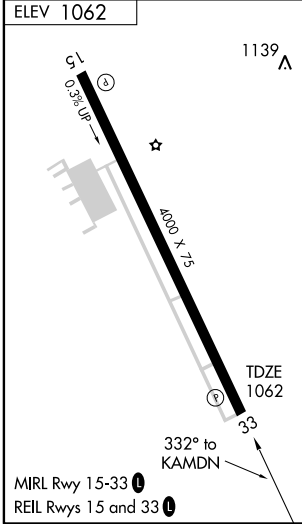

GPS RWY 33

CAMDENTON MEMORIAL (H21)

APP CRS 332°	Rwy Idg 4000
	TDZE 1062
	Apt Elev 1062

NA Use Kaiser/Lee C. Fine Memorial setting. MISSED APPROACH: Climb to 4000 direct ROACH WP and hold.

KAISER/LEE C. FINE MEMORIAL AWOS-3 135.325	MIZZO APP CON 124.1 353.7	UNICOM 122.8 (CTAF) 0
--	-------------------------------------	---------------------------------

CATEGORY	A	B	C	D
S-33	1 440-1	378 (400-1)		NA
CIRCLING	1 580-1	518 (600-1)		NA

NC-3, 22 OCT 2009 to 19 NOV 2009

NC-3, 22 OCT 2009 to 19 NOV 2009