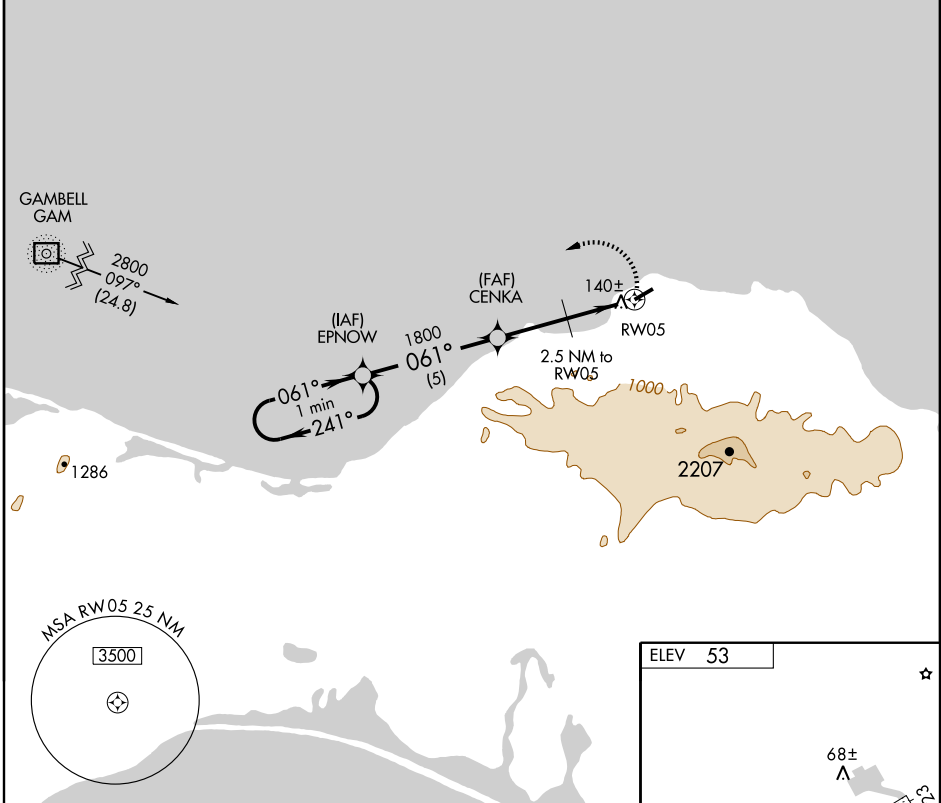

SAVOONGA, ALASKA

AL-6772 (FAA)

GPS RWY 5

SAVOONGA (SVA) (PASA)

APP CRS 061°	Rwy Idg 4400 TDZE 53 Apt Elev 53
------------------------	---

<p>▼ Circling not authorized southeast of Rwy 5-23.</p> <p>▲ NA</p>	<p>MISSED APPROACH: Climbing left turn to 3000 direct EPNOW and hold.</p>
---	---

AWOS-3 121.3	NOME RADIO 122.3	(CTAF) 122.7 0
------------------------	----------------------------	---------------------------------

AK, 22 OCT 2009 to 17 DEC 2009

AK, 22 OCT 2009 to 17 DEC 2009

CATEGORY	A	B	C	D
S-5	500-1	447 (500-1)	500-1½ 447 (500-1½)	NA
CIRCLING	540-1	487 (500-1)	540-1½ 487 (500-1½)	NA

SAVOONGA, ALASKA
Orig-A 07186

63° 41' N-170° 30' W

SAVOONGA (SVA) (PASA)

GPS RWY 5