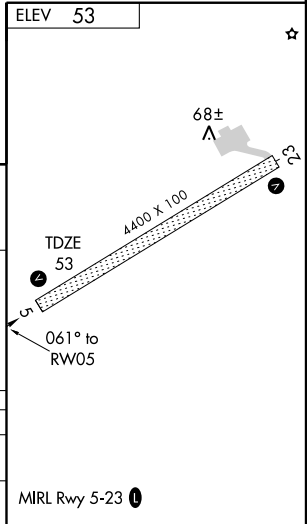

CATEGORY	A	B	C	D
S-5	500-1	447 (500-1)	500-1½ 447 (500-1½)	NA
CIRCLING	540-1	487 (500-1)	540-1½ 487 (500-1½)	NA

SAVOONGA, ALASKA
Orig-A 07186

63° 41' N-170° 30' W

SAVOONGA (SVA) (PASA)

GPS RWY 5