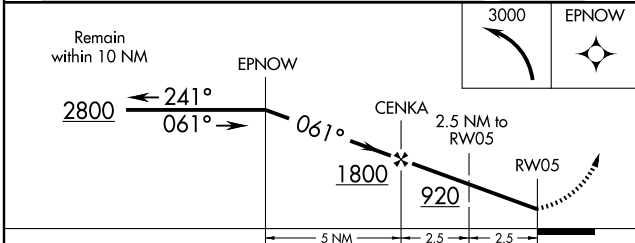

CATEGORY	A	B	C	D
S-5	500-1	447 (500-1)	500-1½ 447 (500-1½)	NA
CIRCLING	540-1	487 (500-1)	540-1½ 487 (500-1½)	NA

SAVOONGA, ALASKA
Orig-A 07186

63° 41' N-170° 30' W

SAVOONGA (SVA) (PASA)

GPS RWY 5