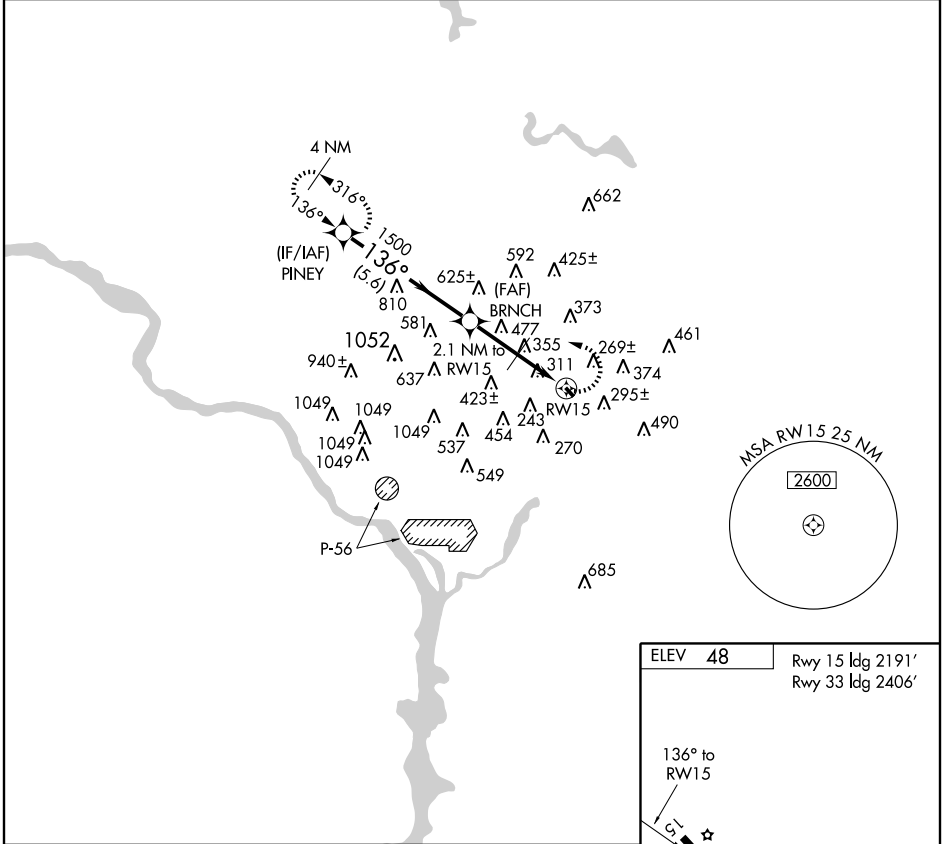

COLLEGE PARK, MARYLAND

AL-6720 (FAA)

RNAV (GPS) RWY 15

COLLEGE PARK (CGS)

APP CRS 136°	Rwy ldg TDZE Apt Elev	2191 47 48
------------------------	-----------------------------	---------------------------------------

⚠ When local altimeter setting not received, use Ronald Reagan Washington National altimeter setting.
DME/DME RNP-0.3 NA.

MISSED APPROACH: Climbing left turn to 2100 direct PINEY WP and hold.

AWOS-3 121.225	POTOMAC APP CON 119.85 322.3	UNICOM 122.975 (CTAF) 📻
--------------------------	--	--

NE-3, 22 OCT 2009 to 19 NOV 2009

NE-3, 22 OCT 2009 to 19 NOV 2009