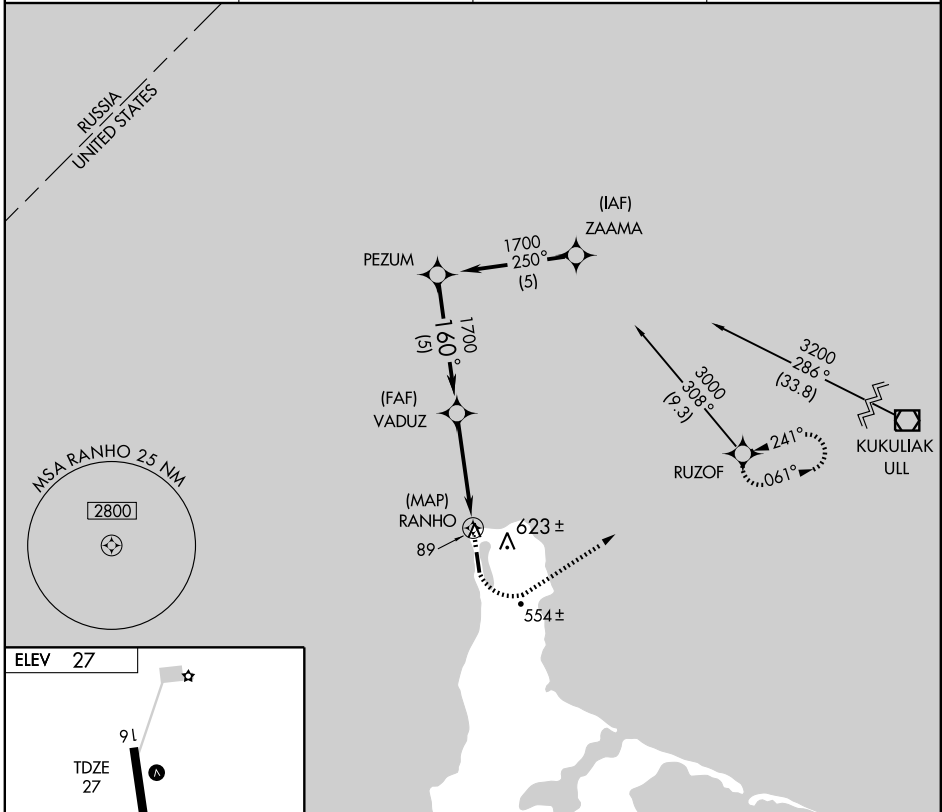

GPS RWY 16

GAMBELL(GAM)(PAGM)

APP CRS	Rwy Idg	4500
160°	TDZE	27
	Apt Elev	27

<p>NA Circling not authorized northeast of Rwy 16-34.</p>	<p>MISSED APPROACH: Climb to 1200, then climbing left turn to 3000 direct RUZOF WP and hold.</p>
--	--

<p>AWOS-3 125.9</p>	<p>ANCHORAGE CENTER 132.2 281.4</p>	<p>NOME RADIO 122.0</p>	<p>CTAF 122.7 0 *</p>
--------------------------------	--	------------------------------------	----------------------------------