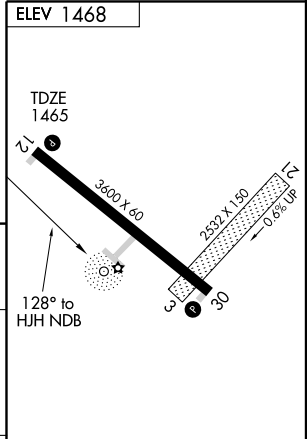

NDB RWY 12

HEBRON MUNI (HJH)

NDB HJH 323	APP CRS 128°	Rwy Idg TDZE Apt Elev	3600 1465 1468

▽ Use Beatrice altimeter setting.
▲ NA MISSED APPROACH: Climb to 3200 then right turn direct HJH NDB and hold.

AWOS-3 118.525	MINNEAPOLIS CENTER 126.4 317.7	CTAF 122.9 0

CATEGORY	A	B	C	D
S-12	2200-1	735 (800-1)		NA
CIRCLING	2200-1	732 (800-1)		NA

MIRL Rwy 12-30 **0**
REIL Rwy 12 and 30 **0**

NC-2, 22 OCT 2009 to 19 NOV 2009

NC-2, 22 OCT 2009 to 19 NOV 2009