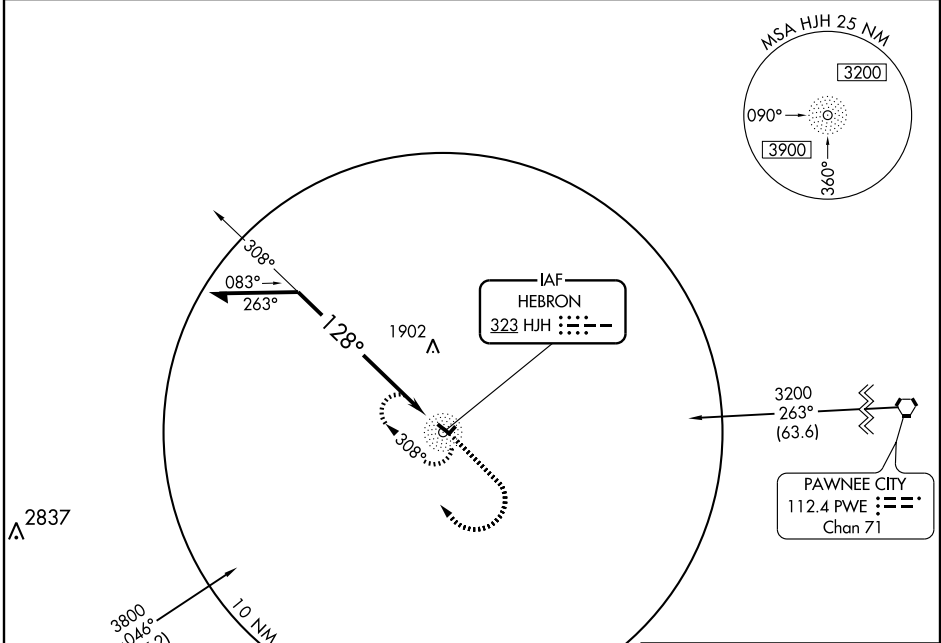

NDB RWY 12

HEBRON MUNI (HJH)

NDB HJH 323	APP CRS 128°	Rwy Idg TDZE Apt Elev	3600 1465 1468
-----------------------	------------------------	-----------------------------	---

▽ Use Beatrice altimeter setting.
▲ NA MISSED APPROACH: Climb to 3200 then right turn direct HJH NDB and hold.

AWOS-3 118.525	MINNEAPOLIS CENTER 126.4 317.7	CTAF 122.9 0
--------------------------	--	-------------------------------

CATEGORY	A	B	C	D
S-12	2200-1	735 (800-1)		NA
CIRCLING	2200-1	732 (800-1)		NA

MIRL Rwy 12-30 **0**
 REIL Rwy 12 and 30 **0**

NC-2, 22 OCT 2009 to 19 NOV 2009

NC-2, 22 OCT 2009 to 19 NOV 2009