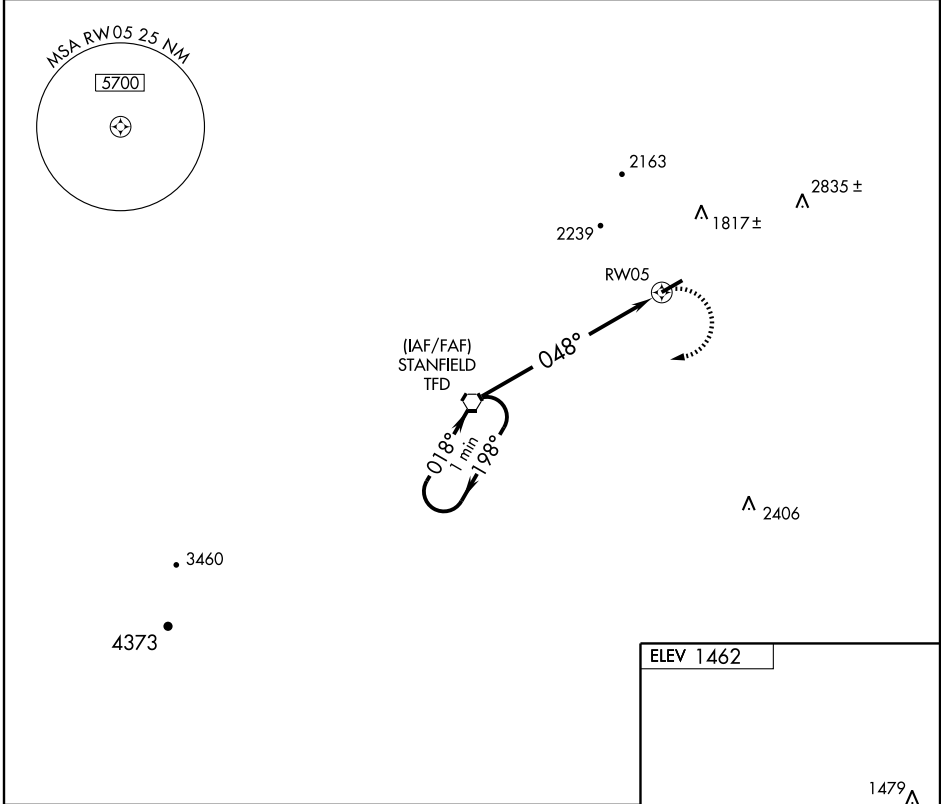

GPS RWY 5

CASA GRANDE MUNI (CGZ)

APP CRS 048°	Rwy Idg TDZE Apt Elev	5200 1456 1462
------------------------	-----------------------------	---

		MISSED APPROACH: Climbing right turn to 5600 direct TFD VORTAC and hold.
--	--	---

AWOS-3 132.175	ALBUQUERQUE CENTER 125.4 269.3	UNICOM 122.7 (CTAF) 0
--------------------------	--	---------------------------------

CATEGORY	A	B	C	D
S-5	1880-1/2	424 (500-1/2)		NA
CIRCLING	1880-1 418 (500-1)	1980-1 518 (600-1)		NA

SW-4, 22 OCT 2009 to 19 NOV 2009

SW-4, 22 OCT 2009 to 19 NOV 2009