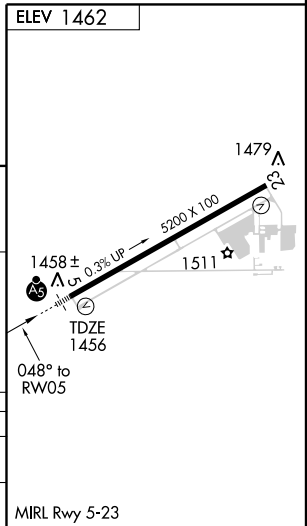

GPS RWY 5

CASA GRANDE MUNI (CGZ)

APP CRS 048°	Rwy Idg TDZE Apt Elev	5200 1456 1462

		MISSED APPROACH: Climbing right turn to 5600 direct TFD VORTAC and hold.

AWOS-3 132.175	ALBUQUERQUE CENTER 125.4 269.3	UNICOM 122.7 (CTAF) 0

CATEGORY	A	B	C	D
S-5	1880-1/2	424 (500-1/2)		NA
CIRCLING	1880-1 418 (500-1)	1980-1 518 (600-1)		NA

SW-4, 22 OCT 2009 to 19 NOV 2009

SW-4, 22 OCT 2009 to 19 NOV 2009