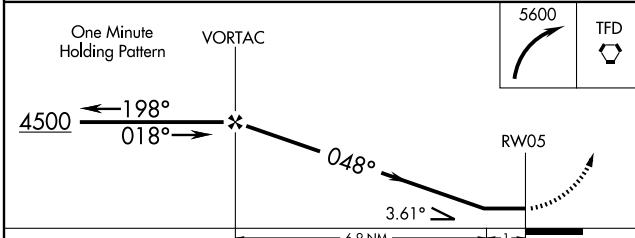

GPS RWY 5

CASA GRANDE MUNI (CGZ)

APP CRS 048°	Rwy Idg TDZE Apt Elev	5200 1456 1462
------------------------	-----------------------------	---

		MISSED APPROACH: Climbing right turn to 5600 direct TFD VORTAC and hold.
--	--	---

AWOS-3 132.175	ALBUQUERQUE CENTER 125.4 269.3	UNICOM 122.7 (CTAF) 0
--------------------------	--	---------------------------------

CATEGORY	A	B	C	D
S-5	1880-1/2	424 (500-1/2)		NA
CIRCLING	1880-1 418 (500-1)	1980-1 518 (600-1)		NA