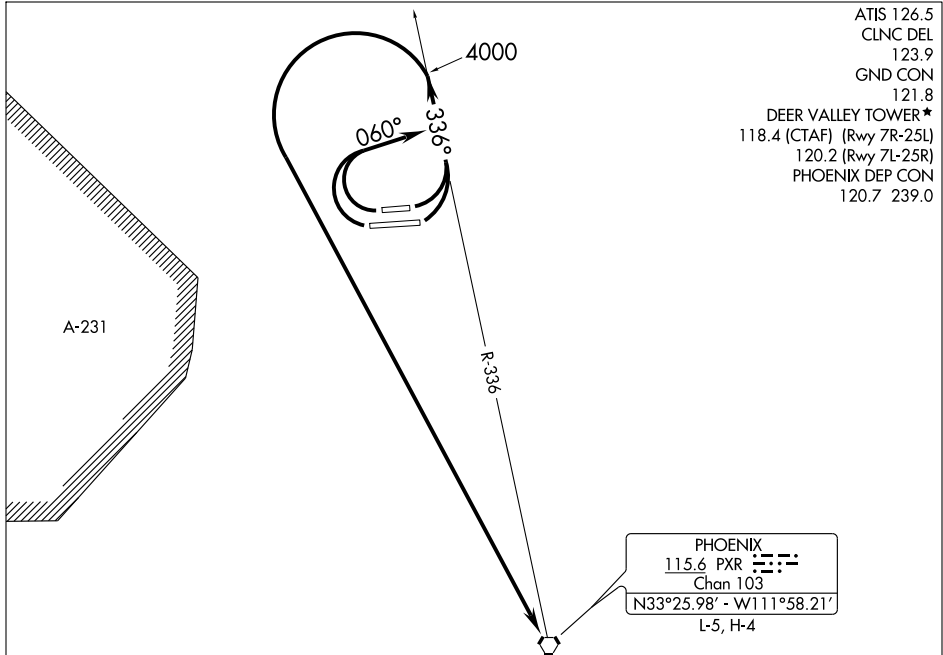

(DVT1.PXR) 07298

SL-6646 (FAA)

PHOENIX DEER VALLEY (DVT)
PHOENIX, ARIZONA

DEERVALLEY ONE DEPARTURE (OBSTACLE)

SW-4, 22 OCT 2009 to 19 NOV 2009

SW-4, 22 OCT 2009 to 19 NOV 2009

TAKE-OFF MINIMUMS

- Rwy 7L: Standard with minimum climb of 565' per NM to 2800, or 1000-3 with minimum climb of 370' per NM to 2800, or 1500-3 for climb in visual conditions.
- Rwy 7R: 500-1¼ with minimum climb of 488' per NM to 2800, or 1500-3 for climb in visual conditions.
- Rwy 25R: Standard with minimum climb of 487' per NM to 2800, or 1500-3 for climb in visual conditions.
- Rwy 25L: Standard with minimum climb of 451' per NM to 2800, or 1500-3 for climb in visual conditions.

TAKE-OFF OBSTACLE NOTES

- RWY 7L: Multiple poles and vegetation beginning 912' from DER, 125' left of centerline, up to 30' AGL/2423' MSL. Cactus 3824' from DER, 96' right of centerline, 16' AGL/1596' MSL. Windsock 340' from DER, 354' right of centerline, 9' AGL/1488' MSL.
- RWY 7R: Multiple antennas and vegetation beginning 546' from DER, 267' left of centerline, up to 52' AGL/1952' MSL. Multiple antennas and vegetation beginning 978' from DER, 431' right of centerline, up to 40' AGL/1609' MSL.
- RWY 25R: Multiple antennas beginning 1.4 NM from DER, 1847' right of centerline, up to 96' AGL/1806' MSL.
- RWY 25L: Pole 1127' from DER, 498' right of centerline, 36' AGL/1475' MSL. Pole 1184' from DER, 495' left of centerline, 32' AGL/1471' MSL.

NOTE: Chart not to scale.

DEPARTURE ROUTE DESCRIPTION

TAKE-OFF RUNWAYS 7L/R: Climbing left turn via PXR VORTAC R-336 northwestbound to 4000. Thence....Or, climb in visual conditions to cross Phoenix Deer Valley Airport at or above 2800, then via PXR VORTAC R-336 northwestbound to 4000. Thence....

TAKE-OFF RUNWAYS 25L/R: Climbing right turn via heading 060° and PXR VORTAC R-336 northwestbound to 4000. Thence....Or, climb in visual conditions to cross Phoenix Deer Valley Airport at or above 2800, then via PXR VORTAC R-336 northwestbound to 4000. Thence....