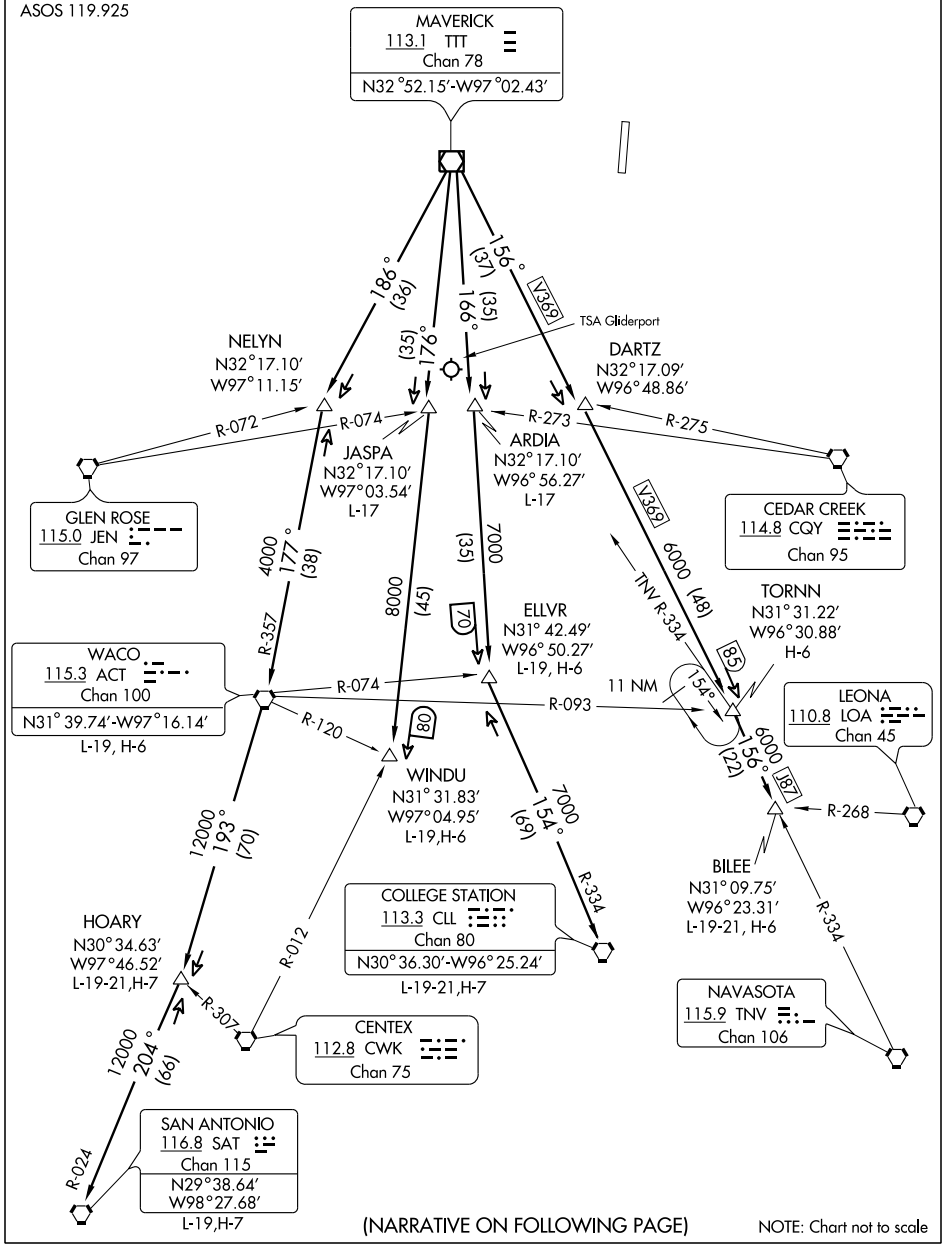

# JOE POOL THREE DEPARTURE

SL-6644 (FAA)

MC KINNEY, TEXAS

GND CON 121.875  
 MC KINNEY TOWER ★  
 118.825 (CTAF)  
 REGIONAL DEP CON  
 124.3 282.275  
 ASOS 119.925

**TAKE-OFF MINIMUMS:**  
 Rwy 17, 35 standard.

(NARRATIVE ON FOLLOWING PAGE)

NOTE: Chart not to scale

# JOE POOL THREE DEPARTURE

MC KINNEY, TEXAS

SC-2, 22 OCT 2009 to 19 NOV 2009

SC-2, 22 OCT 2009 to 19 NOV 2009