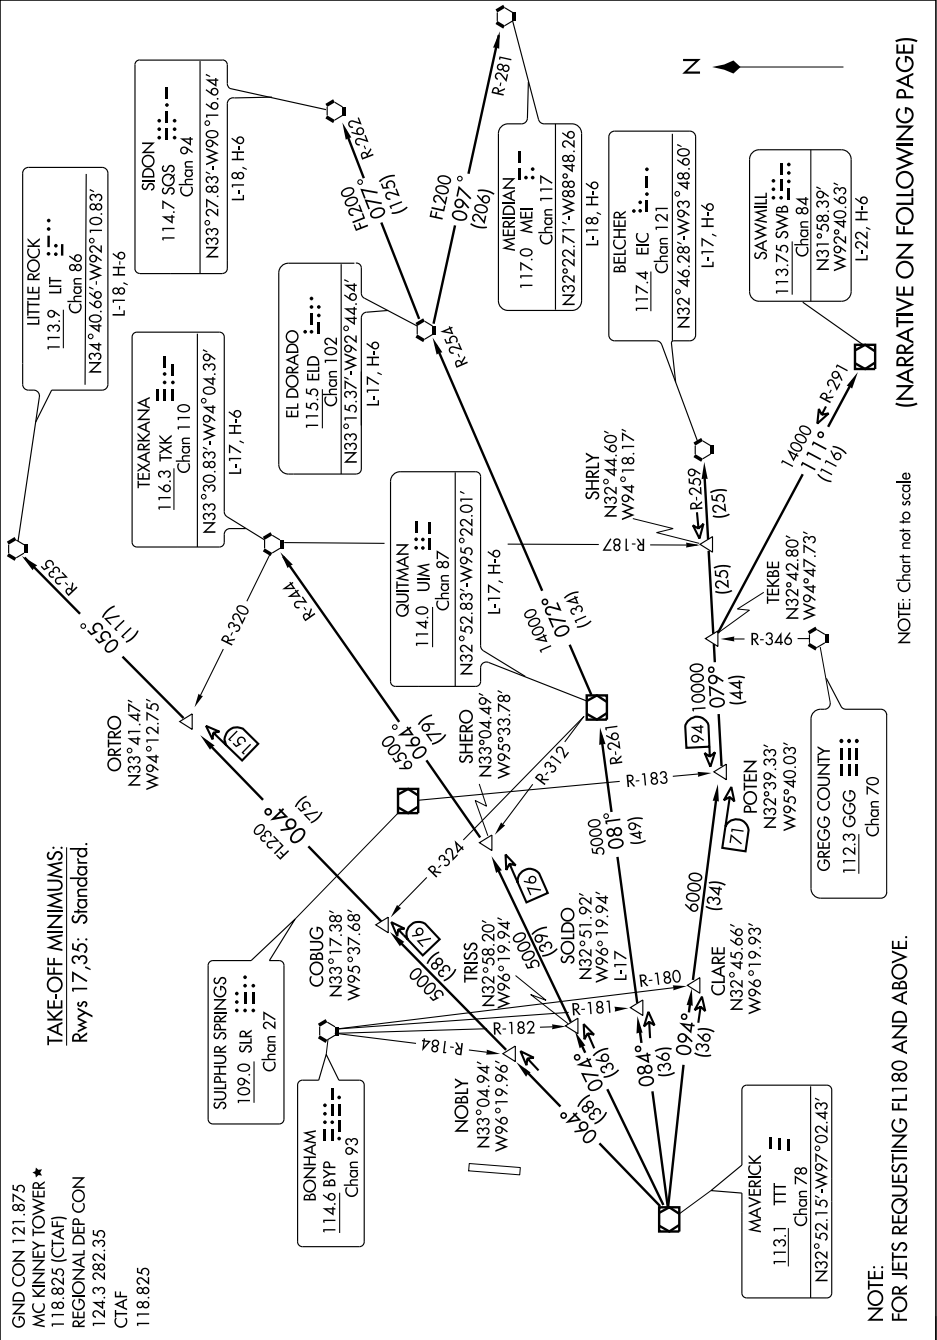

DALLAS EIGHT DEPARTURE

SC-2-22 OCT 2009 to 19 NOV 2009

GND CON 121.875
 MC KINNEY TOWER ★
 118.825 (CTAF)
 REGIONAL DEP CON
 124.3 282.35
 CTAF
 118.825

TAKE-OFF MINIMUMS:
 Rwy 17, 35: Standard.

NOTE: Chart not to scale

NOTE: FOR JETS REQUESTING FL180 AND ABOVE.

(NARRATIVE ON FOLLOWING PAGE)