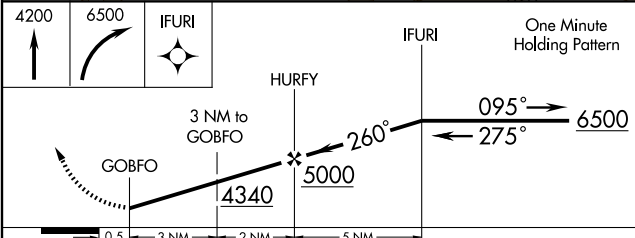

GPS RWY 27
GLOBE/SAN CARLOS APACHE (P13)

APP CRS	Rwy Idg	6500
260°	TDZE	3200
	Apt Elev	3235

NA Obtain local altimeter setting on CTAF; when not received, procedure not authorized.

MISSED APPROACH: Climb to 4200, then climbing right turn to 6500 direct IFURI WP and hold.

AWOS-3 120.075	ALBUQUERQUE CENTER 125.4 269.3	UNICOM 122.8 (CTAF)
--------------------------	--	-------------------------------

SW-4, 22 OCT 2009 to 19 NOV 2009

SW-4, 22 OCT 2009 to 19 NOV 2009

ELEV 3235