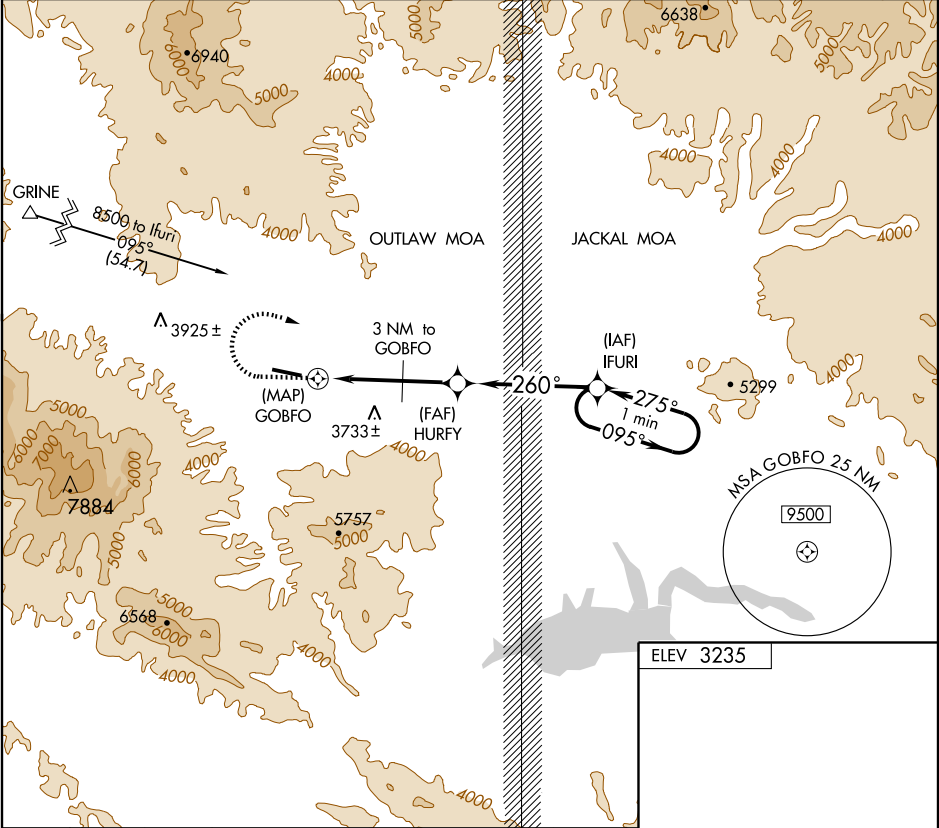

GPS RWY 27
GLOBE/SAN CARLOS APACHE (P13)

APP CRS	Rwy Idg	6500
260°	TDZE	3200
	Apt Elev	3235

NA Obtain local altimeter setting on CTAF; when not received, procedure not authorized.

MISSED APPROACH: Climb to 4200, then climbing right turn to 6500 direct IFURI WP and hold.

AWOS-3 120.075	ALBUQUERQUE CENTER 125.4 269.3	UNICOM 122.8 (CTAF)
--------------------------	--	-------------------------------

SW-4, 22 OCT 2009 to 19 NOV 2009

SW-4, 22 OCT 2009 to 19 NOV 2009

ELEV 3235

CATEGORY	A	B	C	D
S-27	3780-1	580 (600-1)		NA
CIRCLING	3980-1 745 (800-1)	3980-1¼ 745 (800-1¼)		NA

MIRL Rwy 9-27
REIL Rwys 9 and 27