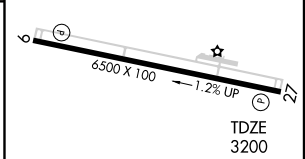

CATEGORY	A	B	C	D
S-27	3780-1	580 (600-1)		NA
CIRCLING	3980-1 745 (800-1)	3980-1¼ 745 (800-1¼)		NA

MIRL Rwy 9-27
REIL Rwys 9 and 27