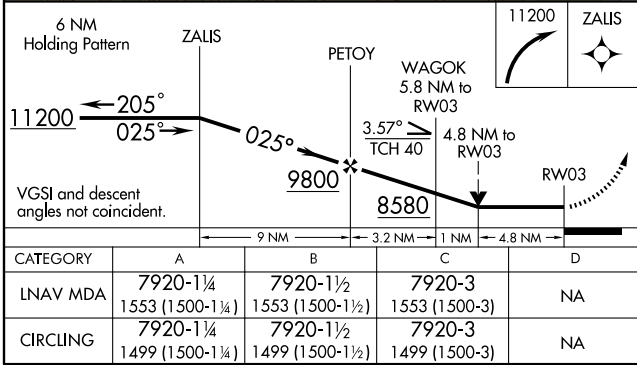

RNAV (GPS) RWY 3

MEEKER (EEO)

APP CRS	Rwy Idg	6500
025°	TDZE	6367
	Apt Elev	6421

▼ GPS or RNP-0.3 required. DME/DME RNP-0.3 NA. MISSED APPROACH: Climbing right turn to 11200 direct ZALIS WP and hold.
▲ NA Circling not authorized west of Rwy 3-21.

ASOS 135.525	DENVER CENTER 134.5 327.8	UNICOM 122.8 (CTAF) ①
------------------------	-------------------------------------	---------------------------------

SW-1, 22 OCT 2009 to 19 NOV 2009

SW-1, 22 OCT 2009 to 19 NOV 2009

MEEKER, COLORADO
Orig-A 08157

40°03'N-107°53'W

MEEKER (EEO) RNAV (GPS) RWY 3