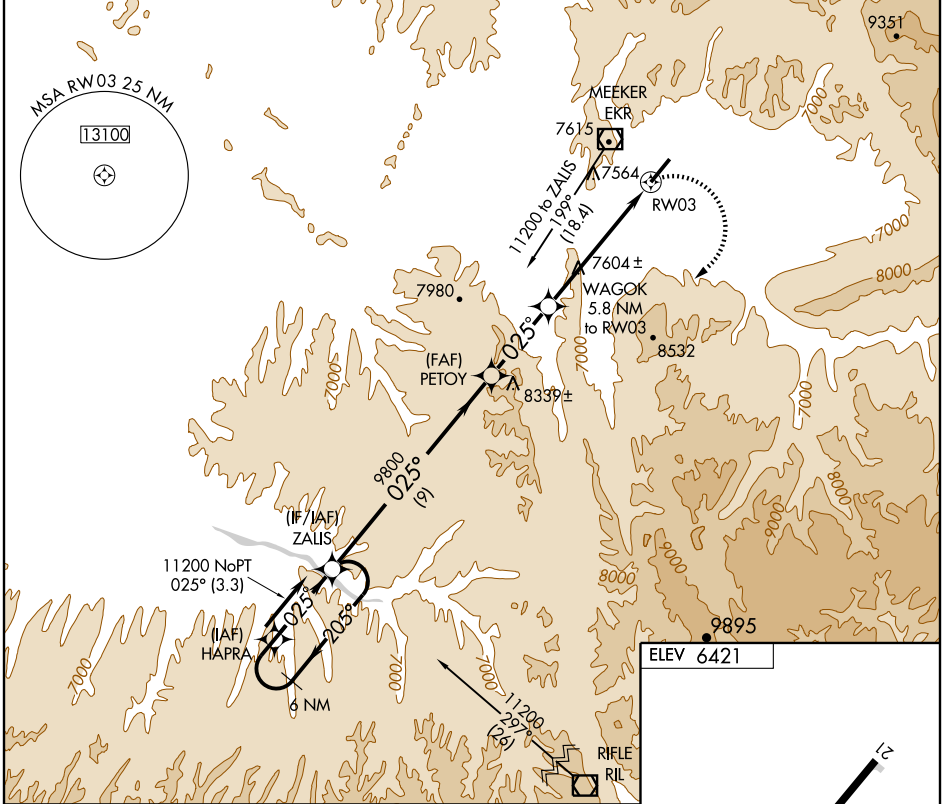

RNAV (GPS) RWY 3

MEEKER (EEO)

APP CRS	Rwy Idg	6500
025°	TDZE	6367
	Apt Elev	6421

▼ GPS or RNP-0.3 required. DME/DME RNP-0.3 NA. MISSED APPROACH: Climbing right turn to 11200 direct ZALIS WP and hold.
▲ NA Circling not authorized west of Rwy 3-21.

ASOS 135.525	DENVER CENTER 134.5 327.8	UNICOM 122.8 (CTAF) ①
------------------------	-------------------------------------	---------------------------------

SW-1, 22 OCT 2009 to 19 NOV 2009

SW-1, 22 OCT 2009 to 19 NOV 2009

MEEKER, COLORADO
Orig-A 08157

40°03'N-107°53'W

MEEKER (EEO) RNAV (GPS) RWY 3