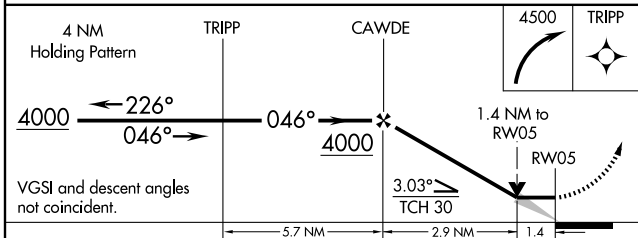

CATEGORY	A	B	C	D
LNAV MDA	3040-1	455 (500-1)		NA
CIRCLING	3040-1 455 (500-1)	3280-1 695 (700-1)		NA
SACRAMENTO MATHER ALTIMETER SETTING MINIMUMS				
LNAV MDA	3440-1 855 (900-1)	3440-1 ¼ 855 (900-1 ¼)		NA
CIRCLING	3460-1 875 (900-1)	3700-1 ½ 1115 (1200-1 ½)		NA