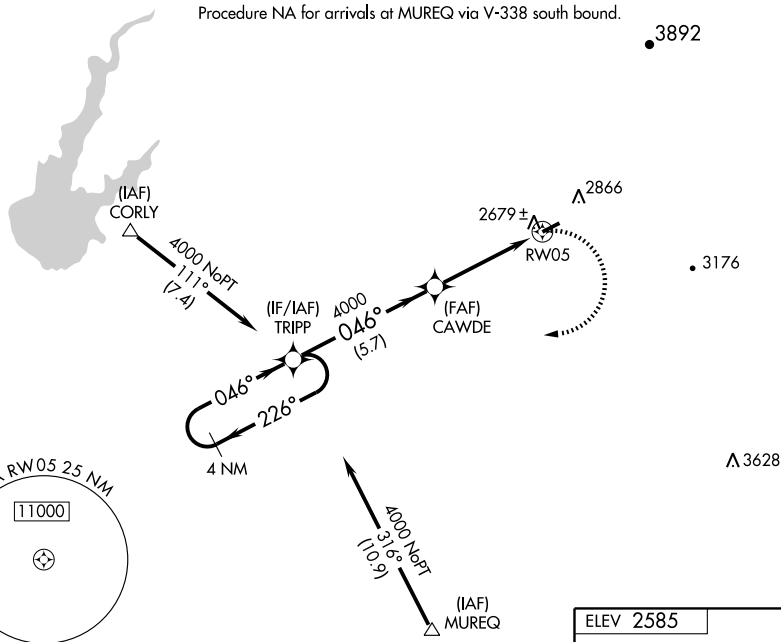

RNAV (GPS) RWY 5

PLACERVILLE (P/VF)

APP CRS	Rwy Idg	4201
046°	TDZE	2585
	Apt Elev	2585

▼ Circling NA northwest of Rwy 5-23.
▲ NA DME/DME RNP-0.3 NA.
 Obtain local altimeter setting on CTAF, when not received use Sacramento Mather altimeter setting.
 VDP NA with Sacramento Mather altimeter setting.

MISSED APPROACH: Climbing right turn to 4500 direct TRIPP and hold.

AW05-3
128.125

NORCAL APP CON
127.4 317.5

UNICOM
122.8 (CTAF) ①

Procedure NA for arrivals at MUREQ via V-338 south bound.

SW-2, 22 OCT 2009 to 19 NOV 2009

SW-2, 22 OCT 2009 to 19 NOV 2009

CATEGORY	A	B	C	D
LNAV MDA	3040-1	455 (500-1)		NA
CIRCLING	3040-1 455 (500-1)	3280-1 695 (700-1)		NA
SACRAMENTO MATHER ALTIMETER SETTING MINIMUMS				
LNAV MDA	3440-1 855 (900-1)	3440-1 ¼ 855 (900-1 ¼)		NA
CIRCLING	3460-1 875 (900-1)	3700-1 ½ 1115 (1200-1 ½)		NA