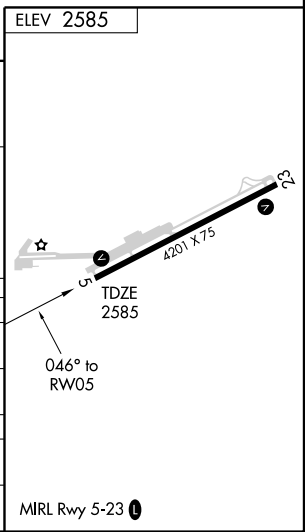

RNAV (GPS) RWY 5

PLACERVILLE (P/VF)

APP CRS	Rwy Idg	4201
046°	TDZE	2585
	Apt Elev	2585

▼ Circling NA northwest of Rwy 5-23.
▲ NA DME/DME RNP-0.3 NA.
 Obtain local altimeter setting on CTAF, when not received use Sacramento Mather altimeter setting.
 VDP NA with Sacramento Mather altimeter setting.

MISSED APPROACH: Climbing right turn to 4500 direct TRIPP and hold.

AW05-3
128.125

NORCAL APP CON
127.4 317.5

UNICOM
122.8 (CTAF) ①

Procedure NA for arrivals at MUREQ via V-338 south bound.

SW-2, 22 OCT 2009 to 19 NOV 2009

SW-2, 22 OCT 2009 to 19 NOV 2009

CATEGORY	A	B	C	D
LNAV MDA	3040-1	455 (500-1)		NA
CIRCLING	3040-1 455 (500-1)	3280-1 695 (700-1)		NA
SACRAMENTO MATHER ALTIMETER SETTING MINIMUMS				
LNAV MDA	3440-1 855 (900-1)	3440-1 ¼ 855 (900-1 ¼)		NA
CIRCLING	3460-1 875 (900-1)	3700-1 ½ 1115 (1200-1 ½)		NA