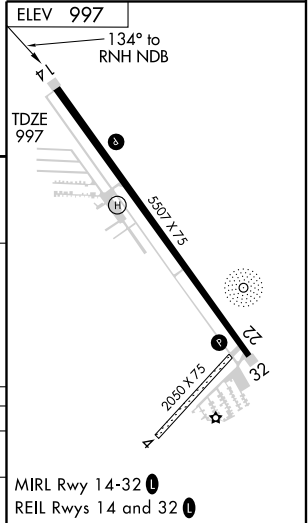

NDB RWY 14

NEW RICHMOND RGNL (RNH)

NDB RNH	APP CRS	Rwy Idg	5507
257	134°	TDZE	997
		Apt Elev	997

⚠ When local altimeter setting not received, use Osceola altimeter setting and increase all MDAs 40 feet and Cat. B, C and D visibilities ¼ mile.

⚠ NA MISSED APPROACH: Climb to 2800 then left turn direct RNH NDB and hold.

AWOS-3	MINNEAPOLIS APP CON	GCO	UNICOM
120.0	121.2 357.4	121.725	122.975 (CTAF) 0

Remain within 10 NM	2800	RNH
	↑	257

CATEGORY	A	B	C	D
S-14	1720-1	723 (800-1)	1720-2 723 (800-2)	1720-2¼ 723 (800-2¼)
CIRCLING	1720-1	723 (800-1)	1720-2 723 (800-2)	1720-2¼ 723 (800-2¼)