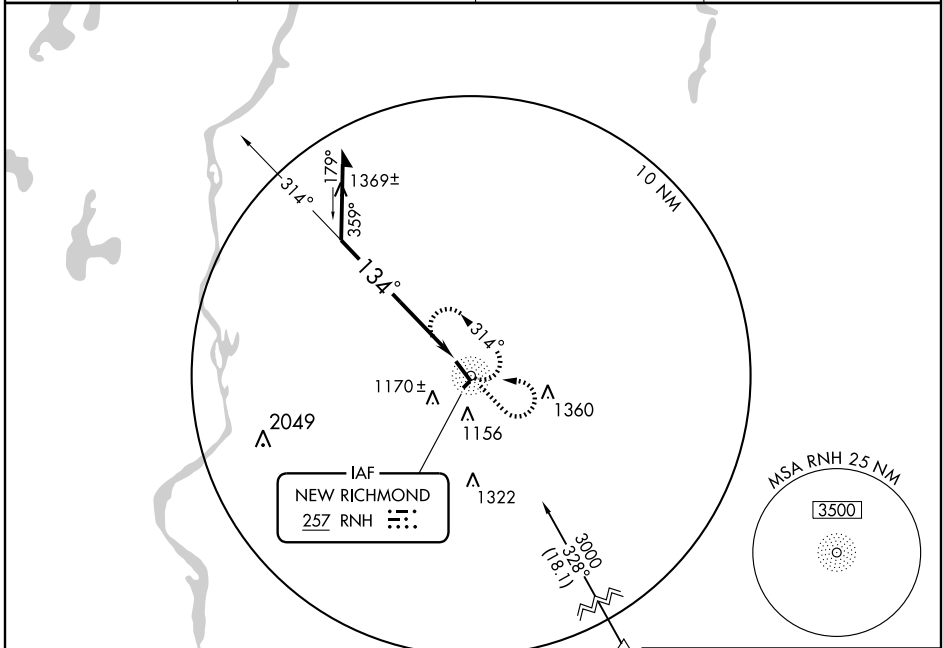

NDB RWY 14

NEW RICHMOND RGNL (RNH)

NDB RNH	APP CRS	Rwy Idg	5507
257	134°	TDZE	997
		Apt Elev	997

⚠ When local altimeter setting not received, use Osceola altimeter setting and increase all MDAs 40 feet and Cat. B, C and D visibilities ¼ mile.

⚠ NA MISSED APPROACH: Climb to 2800 then left turn direct RNH NDB and hold.

AWOS-3	MINNEAPOLIS APP CON	GCO	UNICOM
120.0	121.2 357.4	121.725	122.975 (CTAF) 0

Remain within 10 NM	2800	RNH
	↑	257

CATEGORY	A	B	C	D
S-14	1720-1	723 (800-1)	1720-2 723 (800-2)	1720-2¼ 723 (800-2¼)
CIRCLING	1720-1	723 (800-1)	1720-2 723 (800-2)	1720-2¼ 723 (800-2¼)