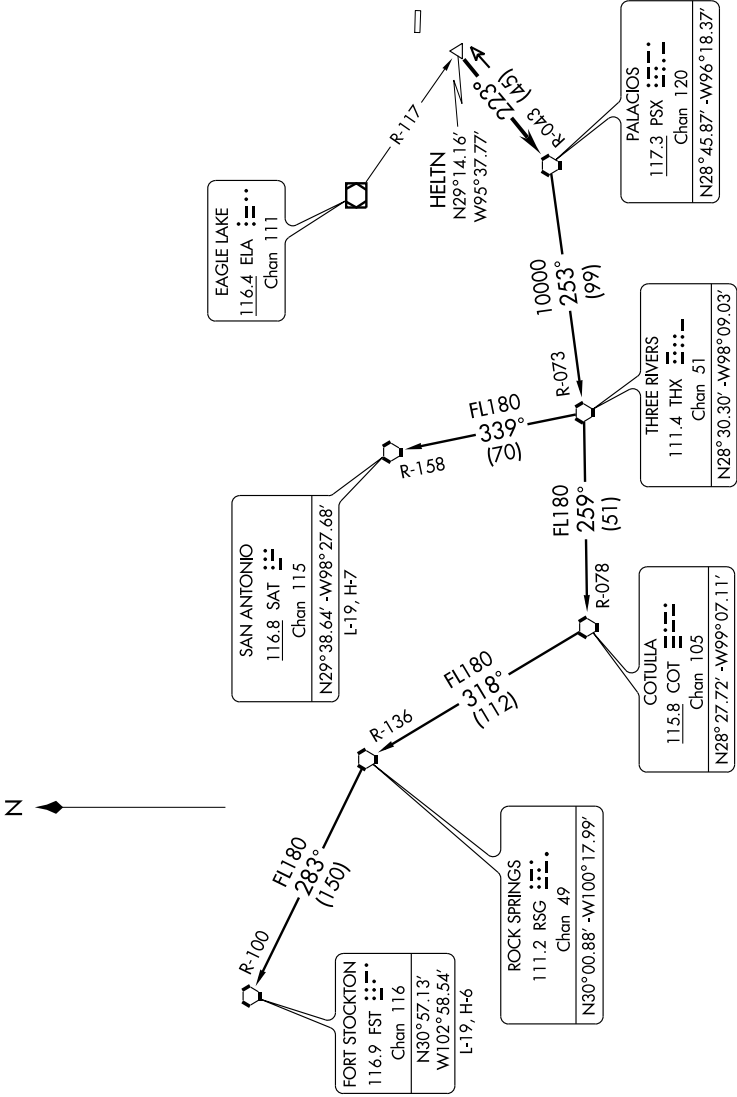

PALACIOS THREE DEPARTURE

SL-6575 (FAA)

HOUSTON, TEXAS

CUNCL DEL
120.8
HOUSTON DEP CON
123.8 257.7
CTAF 123.0

NOTE: Radar Required
NOTE: Chart not to scale

(NARRATIVE ON FOLLOWING PAGE)

SC-5, 22 OCT 2009 to 19 NOV 2009

SC-5, 22 OCT 2009 to 19 NOV 2009

PALACIOS THREE DEPARTURE

TAKE-OFF MINIMUMS:
Rwys 9, 27, standard.