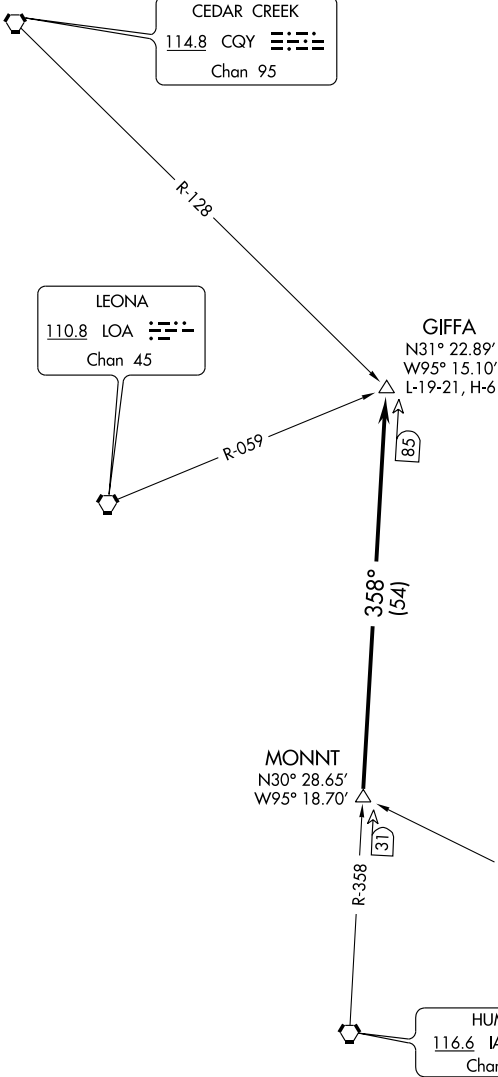

(GIFFA3.GIFFA) 09071

GIFFA THREE DEPARTURE

SL-6575 (FAA)

HOUSTON-SOUTHWEST (AXH)

HOUSTON, TEXAS

CLNC DEL

120.8

HOUSTON DEP CON

123.8 257.7

CTAF

123.0

SC-5, 22 OCT 2009 to 19 NOV 2009

SC-5, 22 OCT 2009 to 19 NOV 2009

NOTE: Radar Required.

NOTE: Chart not to scale.

(NARRATIVE ON FOLLOWING PAGE)

TAKE-OFF MINIMUMS:
Rwys 9, 27, standard.

GIFFA THREE DEPARTURE

(GIFFA3.GIFFA) 09071

HOUSTON, TEXAS

HOUSTON-SOUTHWEST (AXH)