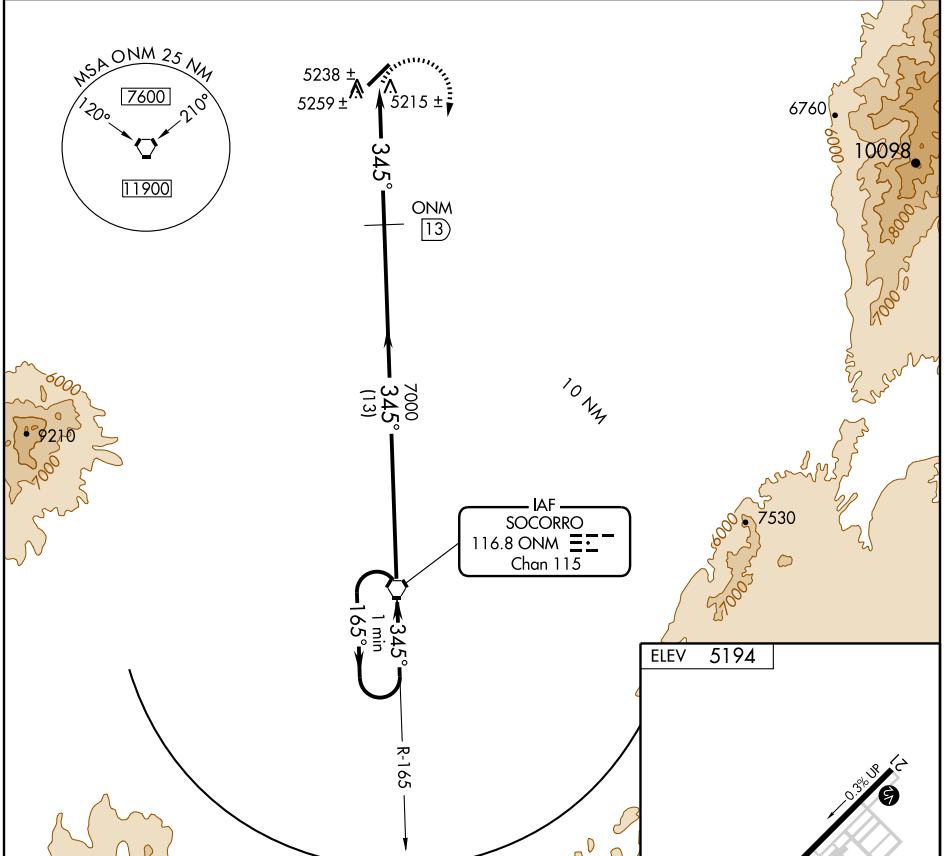

BELEN, NEW MEXICO

AL-6564 (FAA)

VORTAC ONM 116.8 Chan 115	APP CRS 345°	Rwy Idg TDZE Apt Elev N/A N/A 5194
---	------------------------	--

VOR/DME-A

BELEN/ALEXANDER MUNI (E80)

NA Use Albuquerque, NM altimeter setting.	MISSED APPROACH: Climbing right turn to 8000 via ONM R-345 to ONM VORTAC and hold.
--	--

ALBUQUERQUE APP CON 123.9 354.1	CTAF 122.9
---	----------------------

CATEGORY	A	B	C	D
CIRCLING	5680-1	486 (500-1)	5680-1½ 486 (500-1½)	NA

BELEN, NEW MEXICO
Amdt 1A 09127

34°39'N - 106°50'W

VOR/DME-A

BELEN/ALEXANDER MUNI (E80)

SW-1, 22 OCT 2009 to 19 NOV 2009

SW-1, 22 OCT 2009 to 19 NOV 2009