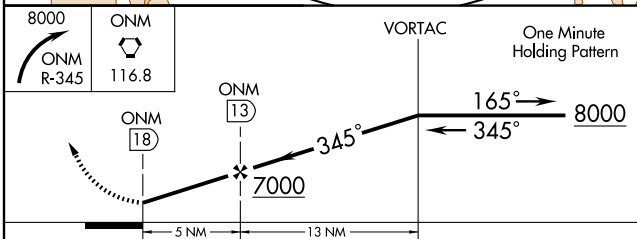

BELEN, NEW MEXICO

AL-6564 (FAA)

VORTAC ONM 116.8 Chan 115	APP CRS 345°	Rwy Idg TDZE Apt Elev N/A N/A 5194
---	------------------------	--

VOR/DME-A

BELEN/ALEXANDER MUNI (E80)

NA Use Albuquerque, NM altimeter setting.	MISSED APPROACH: Climbing right turn to 8000 via ONM R-345 to ONM VORTAC and hold.
--	--

ALBUQUERQUE APP CON 123.9 354.1	CTAF 122.9
---	----------------------

CATEGORY	A	B	C	D
CIRCLING	5680-1	486 (500-1)	5680-1½ 486 (500-1½)	NA

BELEN, NEW MEXICO
Amdt 1A 09127

34°39'N - 106°50'W

VOR/DME-A

BELEN/ALEXANDER MUNI (E80)