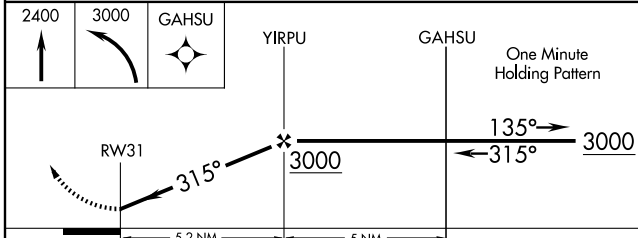

GPS RWY 31

AVA BILL MARTIN MEMORIAL (AOV)

APP CRS 315°	Rwy Idg 3634
	TDZE 1311
	Apt Elev 1311

<p>▲ NA Use Springfield altimeter setting.</p>	<p>MISSED APPROACH: Climb to 2400 then climbing left turn to 3000 direct GAHSU WP and hold.</p>
<p>SPRINGFIELD APP CON 126.35</p>	<p>UNICOM 122.7 (CTAF) 0</p>

NC-3, 22 OCT 2009 to 19 NOV 2009

NC-3, 22 OCT 2009 to 19 NOV 2009

CATEGORY	A	B	C	D
S-31	1940-1	629 (700-1)	NA	
CIRCLING	1980-1	669 (700-1)	NA	

GPS RWY 31