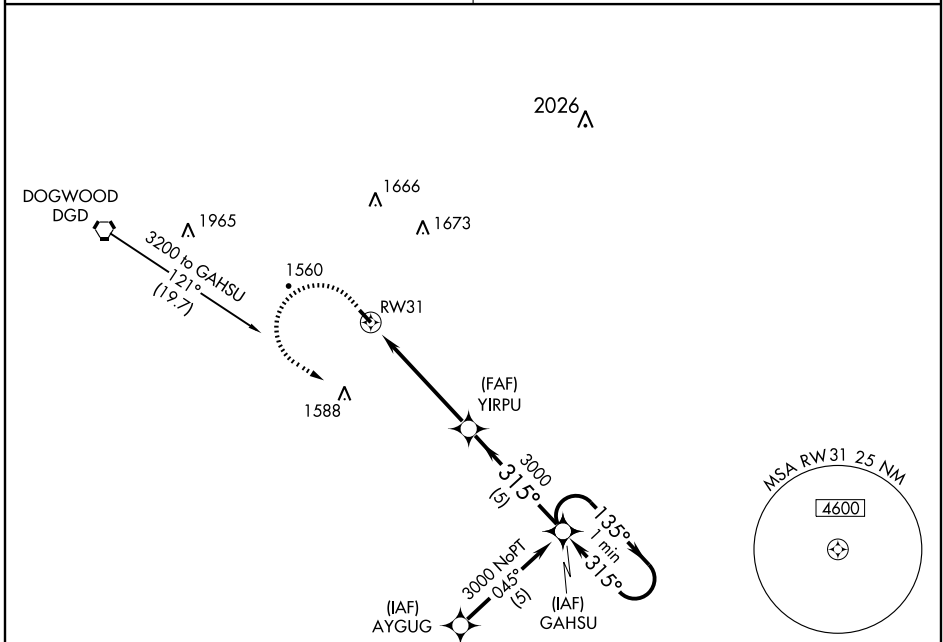

GPS RWY 31

AVA BILL MARTIN MEMORIAL (AOV)

APP CRS 315°	Rwy Idg 3634
	TDZE 1311
	Apt Elev 1311

<p>▲ NA Use Springfield altimeter setting.</p>	<p>MISSED APPROACH: Climb to 2400 then climbing left turn to 3000 direct GAHSU WP and hold.</p>
<p>SPRINGFIELD APP CON 126.35</p>	<p>UNICOM 122.7 (CTAF) 0</p>

NC-3, 22 OCT 2009 to 19 NOV 2009

NC-3, 22 OCT 2009 to 19 NOV 2009

CATEGORY	A	B	C	D
S-31	1940-1	629 (700-1)	NA	
CIRCLING	1980-1	669 (700-1)	NA	

GPS RWY 31