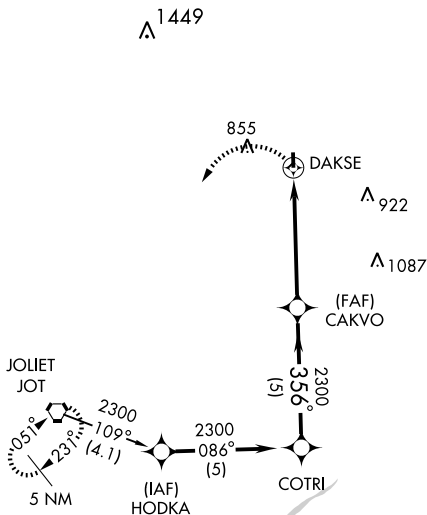

RNAV (GPS)-B
BOLINGBROOK'S CLOW INTL (1C5)

APP CRS 356°	Rwy Idg TDZE Apt Elev	N/A N/A 670
------------------------	-----------------------------	--

▲ NA Use Chicago/Romeoville altimeter setting.	MISSED APPROACH: Climbing left turn to 2300 direct JOT VORTAC and hold.
CHICAGO APP CON 119.35 388.0	CTAF 122.9

EC-3, 22 OCT 2009 to 19 NOV 2009

EC-3, 22 OCT 2009 to 19 NOV 2009

ELEV 670 Rwy 18 ldg 3172'

▲ 834

0.5% UP

3362 x 50

81

36

356° to DAKSE

IIRL Rwy 18-36

CATEGORY	A	B	C	D
CIRCLING	1220-1	550 (600-1)	NA	