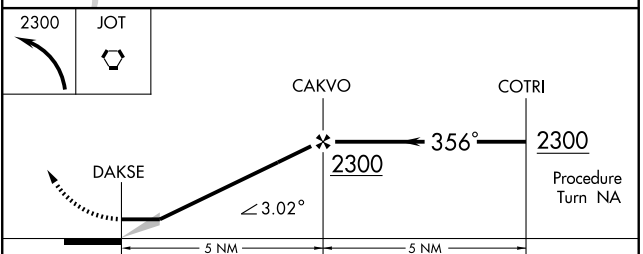

RNAV (GPS)-B
BOLINGBROOK'S CLOW INTL (1C5)

APP CRS 356°	Rwy Idg TDZE Apt Elev	N/A N/A 670
------------------------	-----------------------------	--

▲ NA Use Chicago/Romeoville altimeter setting.	MISSED APPROACH: Climbing left turn to 2300 direct JOT VORTAC and hold.
CHICAGO APP CON 119.35 388.0	CTAF 122.9

EC-3, 22 OCT 2009 to 19 NOV 2009

EC-3, 22 OCT 2009 to 19 NOV 2009

ELEV 670 Rwy 18 ldg 3172'

▲ 834

0.5% UP

3362 x 50

81

36

356° to DAKSE

IIRL Rwy 18-36

CATEGORY	A	B	C	D
CIRCLING	1220-1	550 (600-1)	NA	