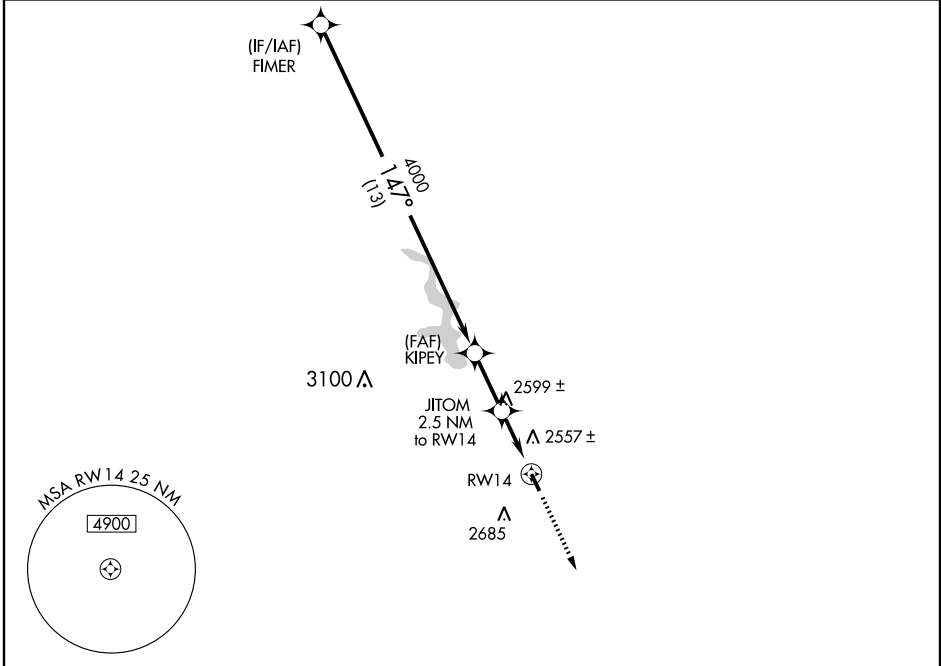

RNAV (GPS) RWY 14

CAMBRIDGE MUNI (CSB)

APP CRS 147°	Rwy Idg 4098
	TDZE 2414
	Apt Elev 2414

⚠ NA GPS or RNP-0.3 required. DME/DME RNP-0.3 NA. MISSED APPROACH: Climb to 4100 direct YOBRO WP and hold.
Use McCook altimeter setting.

DENVER CENTER 132.7 397.85	UNICOM 122.8 (CTAF) 0
--------------------------------------	---------------------------------

NC-2, 22 OCT 2009 to 19 NOV 2009

NC-2, 22 OCT 2009 to 19 NOV 2009

	FIMER	KIPEY	JITOM 2.5 NM to RWY 14	RWY 14	YOBRO
	5500	4000	3200		4100
Procedure Turn	NA				
	13 NM		2.3 NM	2.5 NM	
CATEGORY	A	B	C	D	
LNAV MDA	2880-1	466 (500-1)		NA	
CIRCLING	2980-1	566 (600-1)		NA	