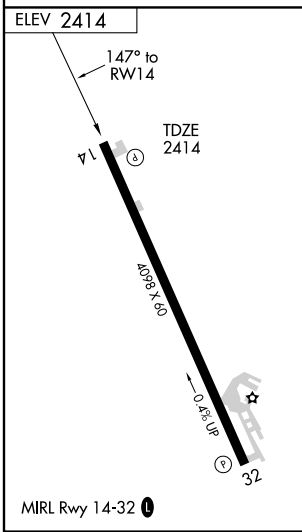

RNAV (GPS) RWY 14

CAMBRIDGE MUNI (CSB)

APP CRS 147°	Rwy Idg 4098
	TDZE 2414
	Apt Elev 2414

⚠ NA GPS or RNP-0.3 required. DME/DME RNP-0.3 NA. MISSED APPROACH: Climb to 4100 direct YOBRO WP and hold.
Use McCook altimeter setting.

DENVER CENTER 132.7 397.85	UNICOM 122.8 (CTAF) 0
--------------------------------------	---------------------------------

NC-2, 22 OCT 2009 to 19 NOV 2009

NC-2, 22 OCT 2009 to 19 NOV 2009

	FIMER	KIPEY	JITOM 2.5 NM to RWY 14	RWY 14	YOBRO
	5500	4000	3200		4100
Procedure Turn	NA				
	13 NM		2.3 NM	2.5 NM	
CATEGORY	A	B	C	D	
LNAV MDA	2880-1	466 (500-1)		NA	
CIRCLING	2980-1	566 (600-1)		NA	