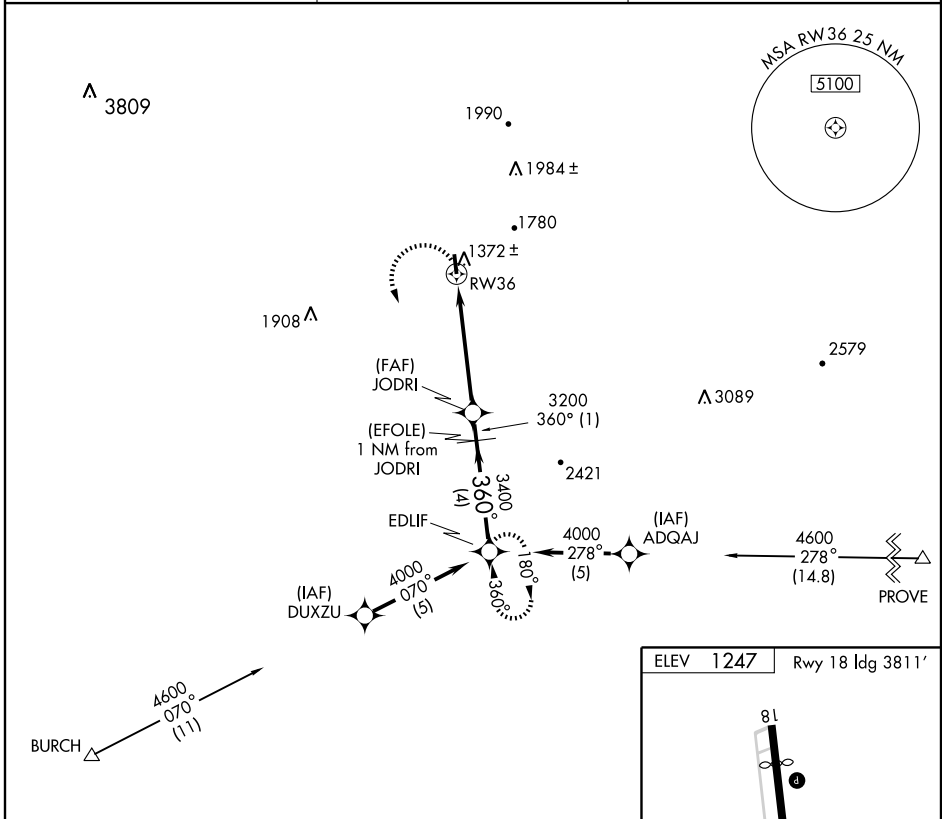

GPS RWY 36

MOUNT AIRY/ SURRY COUNTY (MWK)

APP CRS 360°	Rwy ldg 4301
	TDZE 1208
	Apt Elev 1247

<p>⚠ NA</p> <p>Circling not authorized East of Rwy 18-36.</p>	<p>MISSED APPROACH: Climbing left turn to 4000 direct EDLIF WP and hold.</p>
--	--

<p>AWOS-3 121.125</p>	<p>GREENSBORO APP CON 124.35 269.225</p>	<p>UNICOM 123.0 (CTAF)</p>
----------------------------------	---	---------------------------------------

SE-2, 22 OCT 2009 to 19 NOV 2009

SE-2, 22 OCT 2009 to 19 NOV 2009