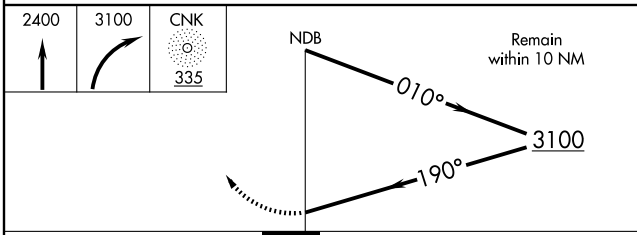

▼ MISSED APPROACH: Climb to 2400 then climbing right turn to 3100 direct CNK NDB and hold.

ASOS 123.825	KANSAS CITY CENTER 134.9 363.2	UNICOM 122.8 (CTAF) 0
------------------------	--	---------------------------------