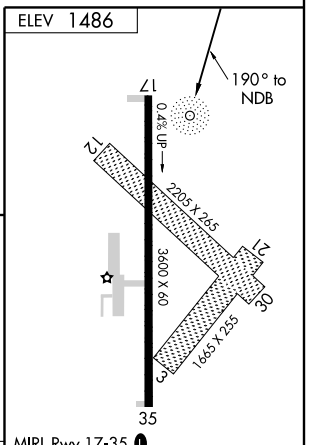

CONCORDIA, KANSAS

AL-6483 (FAA)

NDB-A

CONCORDIA/ BLOSSER MUNI (CNK)

NDB CNK 335	APP CRS 190°	Rwy Idg TDZE Apt Elev 1486	N/A N/A 1486
-----------------------	------------------------	--	---------------------------

▼ MISSED APPROACH: Climb to 2400 then climbing right turn to 3100 direct CNK NDB and hold.

ASOS 123.825	KANSAS CITY CENTER 134.9 363.2	UNICOM 122.8 (CTAF) 0
------------------------	--	---------------------------------

CATEGORY	A	B	C	D	Knots	60	90	120	150	180
CIRCLING	2080-1	594 (600-1)	NA		Min:Sec					

CONCORDIA, KANSAS
Orig-A 08045

39°33'N-97°39'W

CONCORDIA/ BLOSSER MUNI (CNK)
NDB-A

NC-2, 22 OCT 2009 to 19 NOV 2009

NC-2, 22 OCT 2009 to 19 NOV 2009