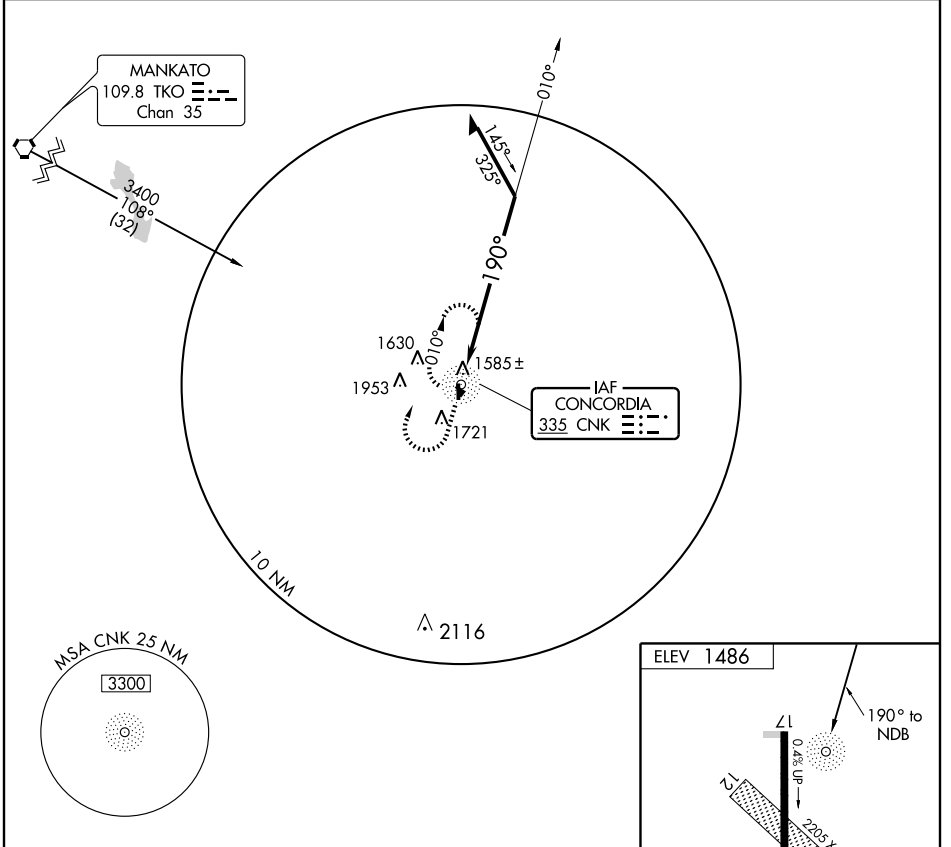

CONCORDIA, KANSAS

AL-6483 (FAA)

NDB-A

CONCORDIA/ BLOSSER MUNI (CNK)

NDB CNK 335	APP CRS 190°	Rwy Idg TDZE Apt Elev 1486	N/A N/A 1486
-----------------------	------------------------	--	---------------------------

▼ MISSED APPROACH: Climb to 2400 then climbing right turn to 3100 direct CNK NDB and hold.

ASOS 123.825	KANSAS CITY CENTER 134.9 363.2	UNICOM 122.8 (CTAF) 0
------------------------	--	---------------------------------

CATEGORY	A	B	C	D	Knots	60	90	120	150	180
CIRCLING	2080-1	594 (600-1)	NA		Min:Sec					

CONCORDIA, KANSAS
Orig-A 08045

39°33'N-97°39'W

CONCORDIA/ BLOSSER MUNI (CNK)
NDB-A

NC-2, 22 OCT 2009 to 19 NOV 2009

NC-2, 22 OCT 2009 to 19 NOV 2009