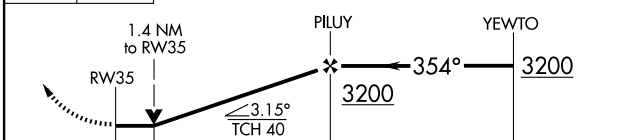

GPS RWY 35

CONCORDIA/BLOSSER MUNI (CNK)

APP CRS 354°	Rwy Idg 3600
	TDZE 1486
	Apt Elev 1486

NA NA	MISSED APPROACH: Climb to 3200 direct FAKTI WP and hold.
----------	--

ASOS 123.825	KANSAS CITY CENTER 134.9 363.2	UNICOM 122.8 (CTAF) 0
------------------------	--	---------------------------------

NC-2, 22 OCT 2009 to 19 NOV 2009

NC-2, 22 OCT 2009 to 19 NOV 2009

3200	FAKTI	Procedure Turn NA
------	-------	-------------------

CATEGORY	A	B	C	D
S-35	2040-1	554 (600-1)		NA
CIRCLING	2080-1	594 (600-1)		NA