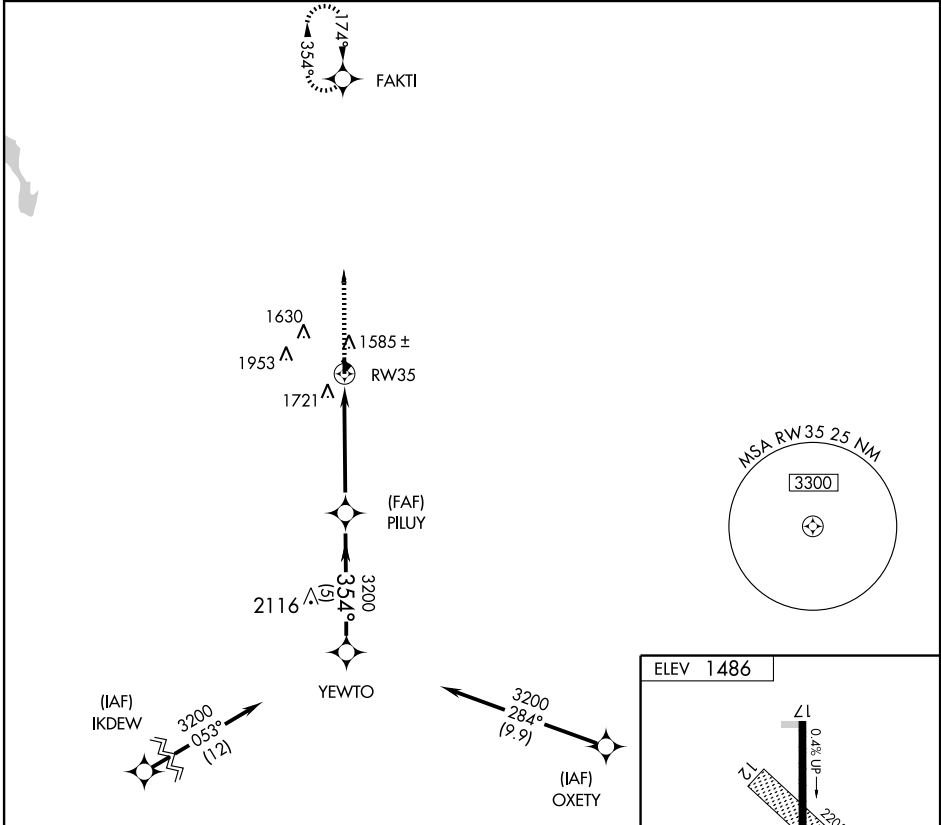

GPS RWY 35

CONCORDIA/BLOSSER MUNI (CNK)

APP CRS 354°	Rwy Idg 3600
	TDZE 1486
	Apt Elev 1486

NA NA	MISSED APPROACH: Climb to 3200 direct FAKTI WP and hold.
----------	--

ASOS 123.825	KANSAS CITY CENTER 134.9 363.2	UNICOM 122.8 (CTAF) 0
------------------------	--	---------------------------------

NC-2, 22 OCT 2009 to 19 NOV 2009

NC-2, 22 OCT 2009 to 19 NOV 2009

3200	FAKTI	Procedure Turn NA
------	-------	-------------------

CATEGORY	A	B	C	D
S-35	2040-1	554 (600-1)		NA
CIRCLING	2080-1	594 (600-1)		NA