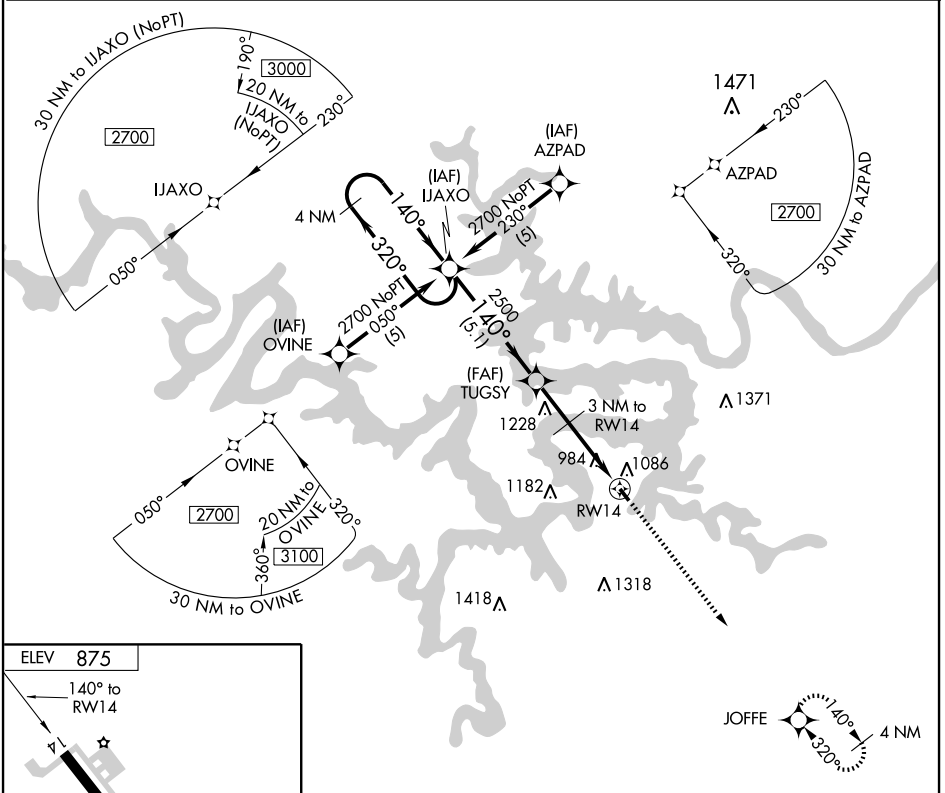

RNAV (GPS) RWY 14

OSAGE BEACH/ GRAND GLAIZE-OSAGE BEACH (K15)

APP CRS 140°	Rwy Idg 3205
	TDZE 875
	Apt Elev 875

NA Use Lee C. Fine Memorial altimeter setting.
GPS or RNP-0.3 required. DME/DME RNP- 0.3 NA.

MISSED APPROACH: Climb to 2700 via 140° course to JOFFE WP and hold.

KAISER (LAKE OZARK) AWOS-3 135.325	MIZZU APP CON 124.1 353.7	UNICOM 122.8 (CTAF)
--	-------------------------------------	-------------------------------

CATEGORY	A	B	C	D
LNAV MDA	1400-1	525 (600-1)		NA
CIRCLING	1460-1	585 (600-1)		NA

NC-3, 22 OCT 2009 to 19 NOV 2009

NC-3, 22 OCT 2009 to 19 NOV 2009