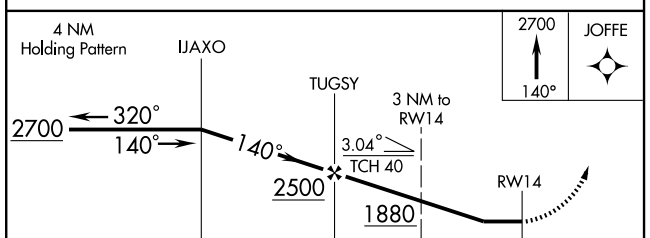

RNAV (GPS) RWY 14

OSAGE BEACH/ GRAND GLAIZE-OSAGE BEACH (K15)

APP CRS 140°	Rwy Idg 3205
	TDZE 875
	Apt Elev 875

NA Use Lee C. Fine Memorial altimeter setting.
GPS or RNP-0.3 required. DME/DME RNP- 0.3 NA.

MISSED APPROACH: Climb to 2700 via 140° course to JOFFE WP and hold.

KAISER (LAKE OZARK) AWOS-3 135.325	MIZZU APP CON 124.1 353.7	UNICOM 122.8 (CTAF)
--	-------------------------------------	-------------------------------