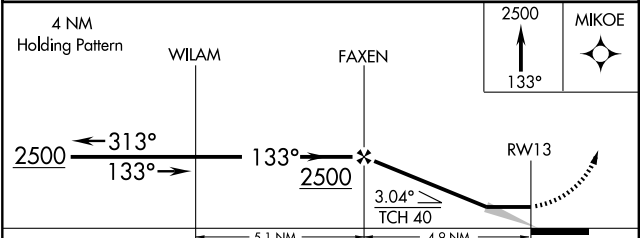

# RNAV (GPS) RWY 13

BOWLING GREEN MUNI (H19)

|                        |                        |
|------------------------|------------------------|
| APP CRS<br><b>133°</b> | Rwy Idg<br><b>3204</b> |
|                        | TDZE<br><b>886</b>     |
|                        | Apt Elev<br><b>886</b> |

**NA** Use Quincy, IL altimeter setting. MISSED APPROACH: Climb to 2500 via 133 course to MIKOE WP and hold.

KANSAS CITY CENTER  
**135.525 319.9**

UNICOM  
**122.8 (CTAF) 0**

| CATEGORY | A      | B           | C  | D |
|----------|--------|-------------|----|---|
| LNAV MDA | 1340-1 | 454 (500-1) | NA |   |
| CIRCLING | 1520-1 | 634 (700-1) | NA |   |