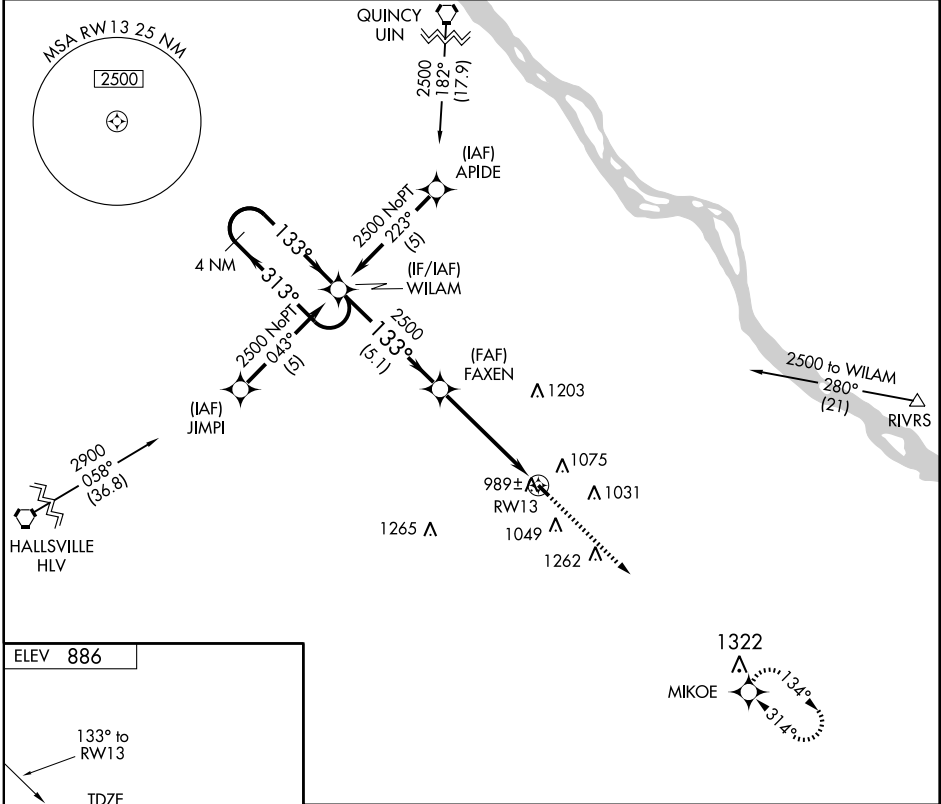

# RNAV (GPS) RWY 13

BOWLING GREEN MUNI (H19)

|                        |                        |
|------------------------|------------------------|
| APP CRS<br><b>133°</b> | Rwy Idg<br><b>3204</b> |
|                        | TDZE<br><b>886</b>     |
|                        | Apt Elev<br><b>886</b> |

**NA** Use Quincy, IL altimeter setting. MISSED APPROACH: Climb to 2500 via 133 course to MIKOE WP and hold.

KANSAS CITY CENTER  
**135.525 319.9**

UNICOM  
**122.8 (CTAF) 0**

| CATEGORY | A      | B           | C  | D |
|----------|--------|-------------|----|---|
| LNAV MDA | 1340-1 | 454 (500-1) | NA |   |
| CIRCLING | 1520-1 | 634 (700-1) | NA |   |

NC-3, 22 OCT 2009 to 19 NOV 2009

NC-3, 22 OCT 2009 to 19 NOV 2009