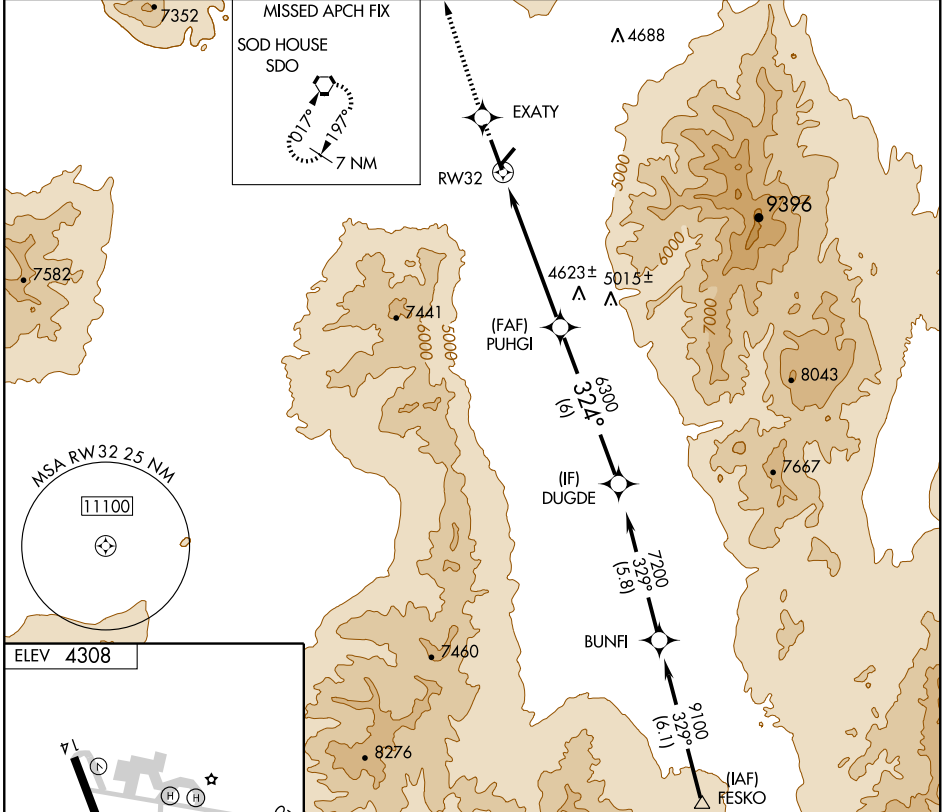

RNAV (GPS) RWY 32

WINNEMUCCA MUNI (WVIC)

WAAS CH 72702 W32A	APP CRS 324°	Rwy Idg TDZE Apt Elev	7000 4304 4308
--	------------------------	-----------------------------	---

▼ If local altimeter setting not received, use Battle Mountain altimeter setting and increase all DAs/MDAs 140 feet.
▲ DME/DME RNP-0.3 NA.
 VDP NA when using Battle Mountain altimeter setting.

MISSED APPROACH: Climb to 10000 direct EXATY and via 326° track to SDO VORTAC and hold.

ASOS 120.175	SALT LAKE CITY CENTER 132.25 380.05	UNICOM 122.8 (CTAF) 0
------------------------	---	---------------------------------

CATEGORY	A	B	C	D
LPV DA	4554- ³ / ₄		250 (300- ³ / ₄)	
LNAV MDA	4880-1	576 (600-1)	4880-1 ¹ / ₂ 576 (600-1 ¹ / ₂)	4880-1 ³ / ₄ 576 (600-1 ³ / ₄)
CIRCLING	4880-1	572 (600-1)	4880-1 ¹ / ₂ 572 (600-1 ¹ / ₂)	4880-2 572 (600-2)

SW-4, 22 OCT 2009 to 19 NOV 2009

SW-4, 22 OCT 2009 to 19 NOV 2009