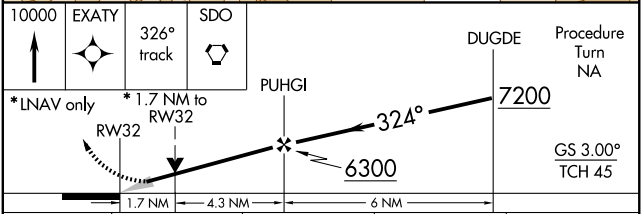

RNAV (GPS) RWY 32

WINNEMUCCA MUNI (WVIC)

WAAS CH 72702 W32A	APP CRS 324°	Rwy Idg TDZE Apt Elev	7000 4304 4308
--	------------------------	-----------------------------	---

▼ If local altimeter setting not received, use Battle Mountain altimeter setting and increase all DAs/MDAs 140 feet.
▲ DME/DME RNP-0.3 NA.
 VDP NA when using Battle Mountain altimeter setting.

MISSED APPROACH: Climb to 10000 direct EXATY and via 326° track to SDO VORTAC and hold.

ASOS 120.175	SALT LAKE CITY CENTER 132.25 380.05	UNICOM 122.8 (CTAF) 0
------------------------	---	---------------------------------