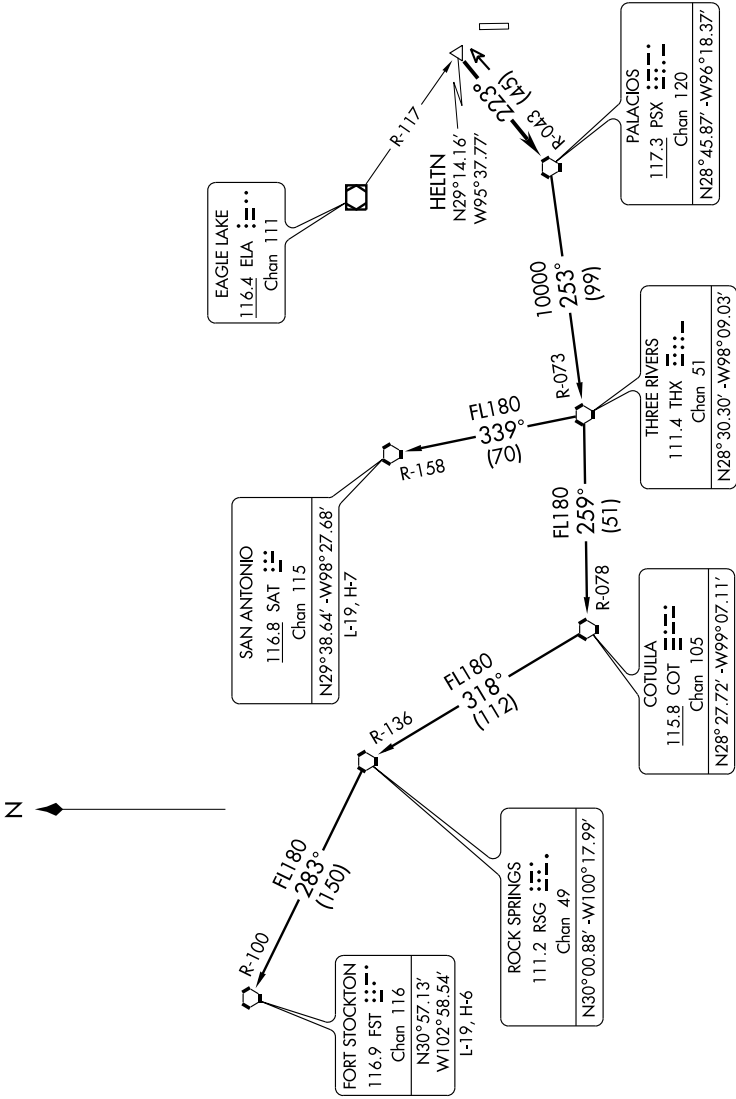

PALACIOS THREE DEPARTURE

ASOS
 119.925
 CLNC DEL
 125.2
 HOUSTON DEP CON
 134.45 284.0
 CTAF
 123.0

NOTE: Radar Required
 NOTE: Chart not to scale

(NARRATIVE ON FOLLOWING PAGE)

SC-5, 22 OCT 2009 to 19 NOV 2009

SC-5, 22 OCT 2009 to 19 NOV 2009

TAKE-OFF MINIMUMS:
 Rwy 17, 35, standard.