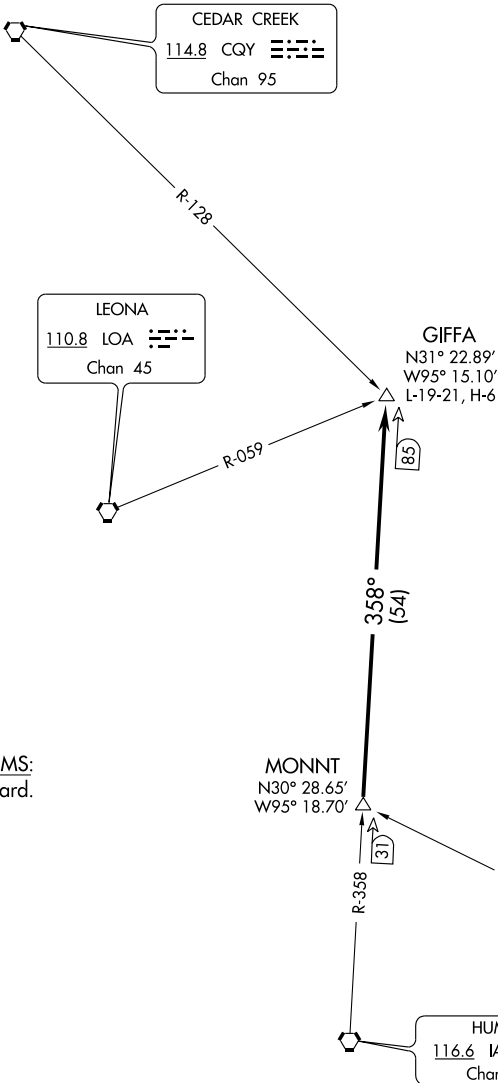

ASOS  
 119.925  
 CLNC DEL  
 125.2  
 HOUSTON DEP CON  
 134.45 284.0  
 CTAF  
 123.0

TAKE-OFF MINIMUMS:  
 Rwy 17, 35, standard.

NOTE: Radar Required.

NOTE: Chart not to scale.

(NARRATIVE ON FOLLOWING PAGE)

SC-5, 22 OCT 2009 to 19 NOV 2009

SC-5, 22 OCT 2009 to 19 NOV 2009