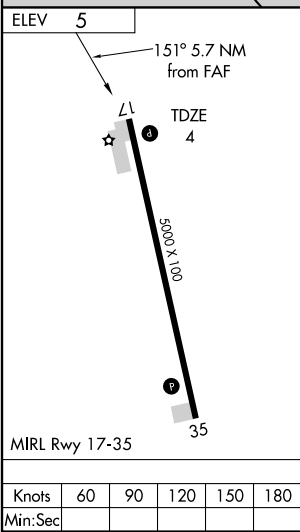

MARCO ISLAND, FLORIDA

AL-6449 (FAA)

VOR/DME	CYY	APP CRS	Rwy Idg	5000
108.6		151°	TDZE	4
Chan 23			Apt Elev	5

VOR/DME RWY 17

MARCO ISLAND (MKY)

▲ MISSED APPROACH: Climbing right turn to 2000 direct CYY VOR/DME and hold.

AWOS-3 120.075	FORT MYERS APP CON★ 119.75 327.8	CLNC DEL 120.8	UNICOM 122.8 (CTAF) 0

CATEGORY	A	B	C	D
S-17	640-1	636 (700-1)	640-1¾ 636 (700-1¾)	640-2 636 (700-2)
CIRCLING	700-1	695 (700-1)	700-2 695 (700-2)	700-2¼ 695 (700-2¼)

MARCO ISLAND, FLORIDA
Amdt 6B 08213

26° 00' N - 81° 40' W

VOR/DME RWY 17

SE-3, 22 OCT 2009 to 19 NOV 2009

SE-3, 22 OCT 2009 to 19 NOV 2009