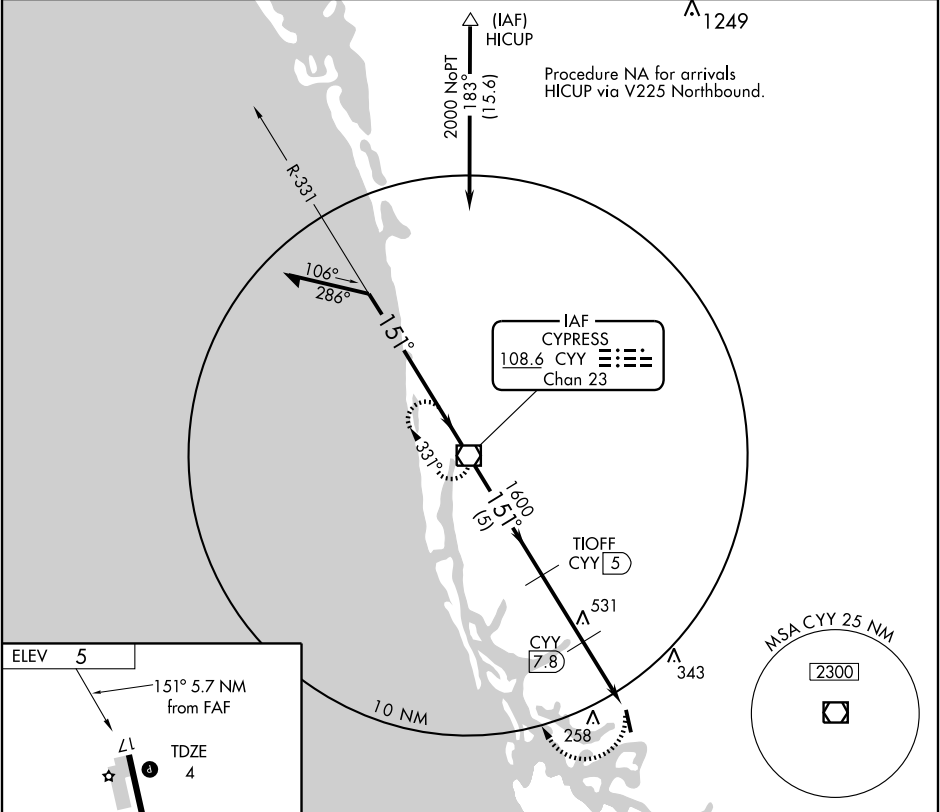

MARCO ISLAND, FLORIDA

AL-6449 (FAA)

VOR/DME	CYY	APP CRS	Rwy Idg	5000
108.6		151°	TDZE	4
Chan 23			Apt Elev	5

VOR/DME RWY 17

MARCO ISLAND (MKY)

▲ MISSED APPROACH: Climbing right turn to 2000 direct CYY VOR/DME and hold.

AWOS-3 120.075	FORT MYERS APP CON★ 119.75 327.8	CLNC DEL 120.8	UNICOM 122.8 (CTAF) 0
--------------------------	--	--------------------------	---------------------------------

CATEGORY	A	B	C	D
S-17	640-1	636 (700-1)	640-1¾ 636 (700-1¾)	640-2 636 (700-2)
CIRCLING	700-1	695 (700-1)	700-2 695 (700-2)	700-2¼ 695 (700-2¼)

MARCO ISLAND, FLORIDA
Amdt 6B 08213

26° 00' N - 81° 40' W

VOR/DME RWY 17

SE-3, 22 OCT 2009 to 19 NOV 2009

SE-3, 22 OCT 2009 to 19 NOV 2009