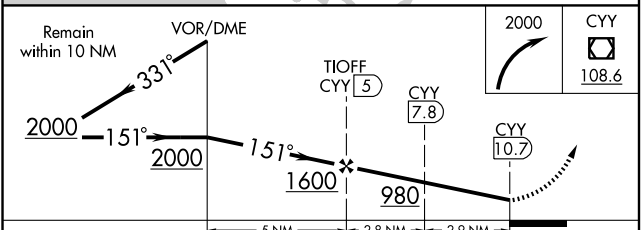

MARCO ISLAND, FLORIDA

AL-6449 (FAA)

VOR/DME	CYY	APP CRS	Rwy Idg	5000
108.6		151°	TDZE	4
Chan 23			Apt Elev	5

VOR/DME RWY 17

MARCO ISLAND (MKY)

▲ MISSED APPROACH: Climbing right turn to 2000 direct CYY VOR/DME and hold.

AWOS-3 120.075	FORT MYERS APP CON★ 119.75 327.8	CLNC DEL 120.8	UNICOM 122.8 (CTAF) 0

CATEGORY	A	B	C	D
S-17	640-1	636 (700-1)	640-1¾ 636 (700-1¾)	640-2 636 (700-2)
CIRCLING	700-1	695 (700-1)	700-2 695 (700-2)	700-2¼ 695 (700-2¼)

MARCO ISLAND, FLORIDA
Amdt 6B 08213

26° 00' N - 81° 40' W

VOR/DME RWY 17

SE-3, 22 OCT 2009 to 19 NOV 2009

SE-3, 22 OCT 2009 to 19 NOV 2009