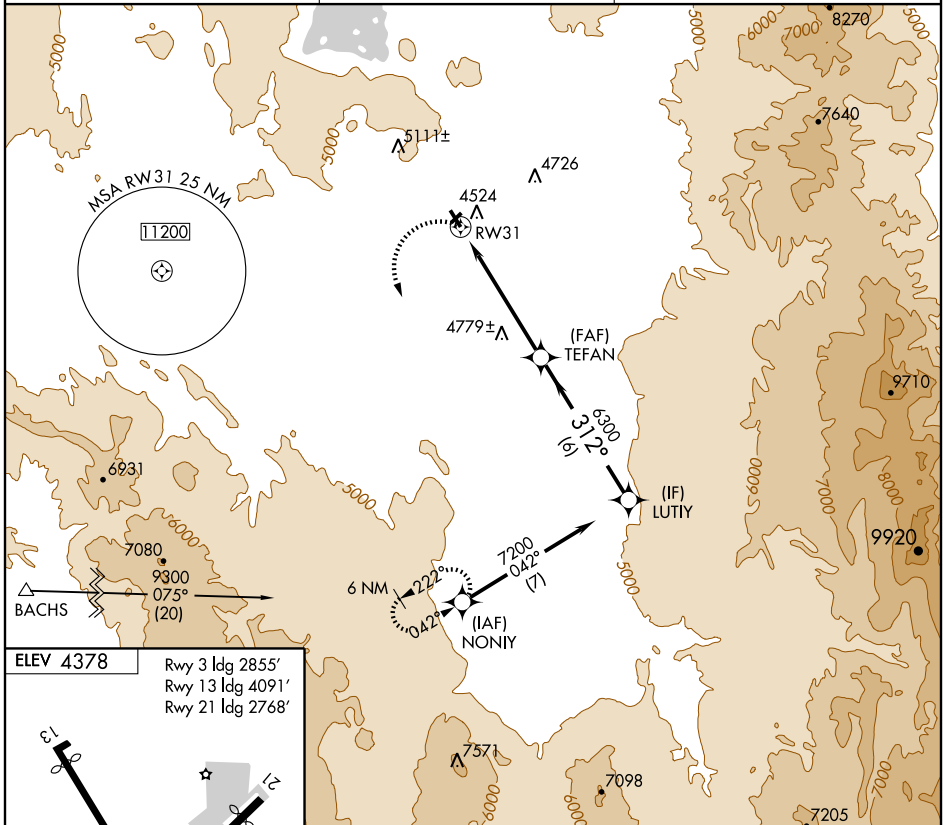

RNAV (GPS) RWY 31

ALTURAS MUNI (AAT)

APP CRS 312°	Rwy ldg 4300
	TDZE 4378
	Apt Elev 4378

<p>▽</p> <p>DME/DME RNP- 0.3 NA.</p>	<p>MISSED APPROACH: Climbing left turn to 9300 direct NONIY and hold, continue climb-in-hold to 9300.</p>
---	---

<p>ASOS 124.175</p>	<p>SEATTLE CENTER 127.6 346.35</p>	<p>UNICOM 122.8 (CTAF)</p>
--------------------------------	---	---------------------------------------

CATEGORY	A	B	C	D
LNAV MDA	5040-1	662 (700-1)		NA
CIRCLING	5040-1	662 (700-1)		NA

SW-2, 22 OCT 2009 to 19 NOV 2009

SW-2, 22 OCT 2009 to 19 NOV 2009