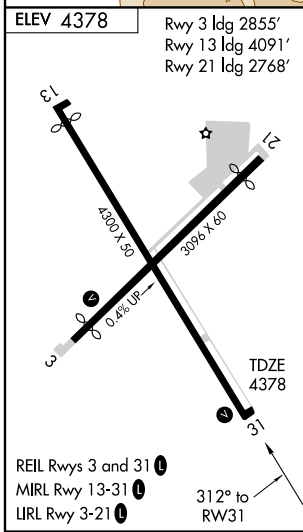

RNAV (GPS) RWY 31

ALTURAS MUNI (AAT)

APP CRS 312°	Rwy ldg 4300
	TDZE 4378
	Apt Elev 4378

<p>▽</p> <p>DME/DME RNP- 0.3 NA.</p>	<p>MISSED APPROACH: Climbing left turn to 9300 direct NONIY and hold, continue climb-in-hold to 9300.</p>
---	---

<p>ASOS 124.175</p>	<p>SEATTLE CENTER 127.6 346.35</p>	<p>UNICOM 122.8 (CTAF)</p>
--------------------------------	---	---------------------------------------

CATEGORY	A	B	C	D
LNAV MDA	5040-1	662 (700-1)		NA
CIRCLING	5040-1	662 (700-1)		NA