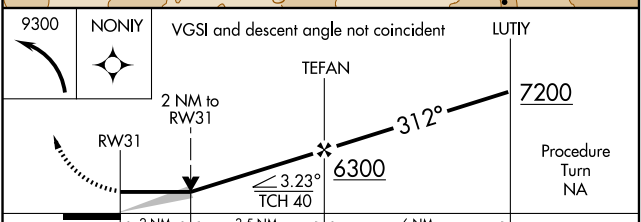

RNAV (GPS) RWY 31

ALTURAS MUNI (AAT)

APP CRS 312°	Rwy ldg 4300
	TDZE 4378
	Apt Elev 4378

<p>▽</p> <p>DME/DME RNP- 0.3 NA.</p>	<p>MISSED APPROACH: Climbing left turn to 9300 direct NONIY and hold, continue climb-in-hold to 9300.</p>
---	---

<p>ASOS 124.175</p>	<p>SEATTLE CENTER 127.6 346.35</p>	<p>UNICOM 122.8 (CTAF)</p>
--------------------------------	---	---------------------------------------

CATEGORY	A	B	C	D
LNAV MDA	5040-1	662 (700-1)		NA
CIRCLING	5040-1	662 (700-1)		NA