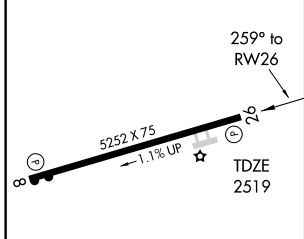

MARION/WYTHEVILLE, VIRGINIA

AL-6416 (FAA)

WAAS CH 72802 W26A	APP CRS 259°	Rwy Idg TDZE Apt Elev 5252 2519 2558
--	------------------------	--

RNAV (GPS) RWY 26

MARION/MOUNTAIN EMPIRE (MKJ)

⚠ Circling NA north of Rwy 8-26. DME/DME RNP-0.3 NA. Visibility reduction by helicopters NA. If local altimeter setting not received, use Twin County altimeter setting and increase DA and all MDAs 80 feet.

⚠ MISSED APPROACH: Climb to 6000 direct CICAG and hold, continue climb-in-hold to 6000.

AWOS-3 123.875	ATLANTA CENTER 132.9 319.9	UNICOM 122.7 (CTAF) 📶
--------------------------	--------------------------------------	--

NE-3, 22 OCT 2009 to 19 NOV 2009

NE-3, 22 OCT 2009 to 19 NOV 2009

ELEV 2558

CATEGORY	A	B	C	D
LPV DA	3048-2		529 (600-2)	NA
LNAV MDA	3280-1 761 (800-1)	3280-1¼ 761 (800-1¼)	3280-2¼ 761 (800-2¼)	NA
CIRCLING	3280-2	722 (800-2)	3280-2¼ 722 (800-2¼)	NA

MARION/WYTHEVILLE, VIRGINIA
Orig 08269

36°54'N - 81°21'W

MARION/MOUNTAIN EMPIRE (MKJ)

RNAV (GPS) RWY 26