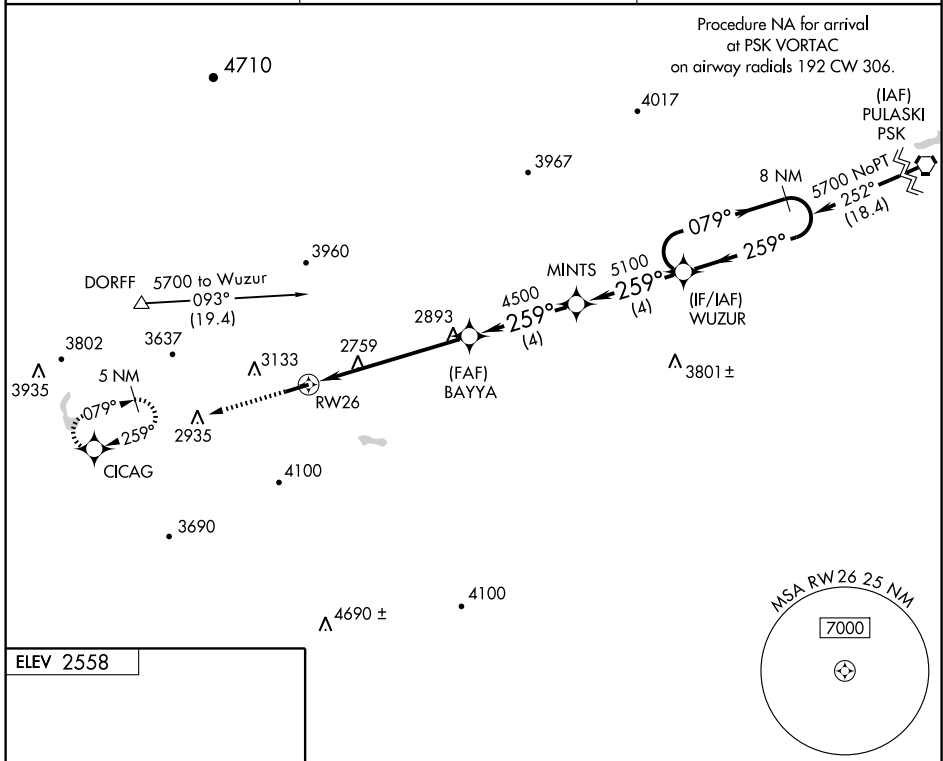

MARION/WYTHEVILLE, VIRGINIA

AL-6416 (FAA)

WAAS CH 72802 W26A	APP CRS 259°	Rwy Idg TDZE Apt Elev 5252 2519 2558
--	------------------------	--

RNAV (GPS) RWY 26

MARION/MOUNTAIN EMPIRE (MKJ)

⚠ Circling NA north of Rwy 8-26. DME/DME RNP-0.3 NA. Visibility reduction by helicopters NA. If local altimeter setting not received, use Twin County altimeter setting and increase DA and all MDAs 80 feet.

⚠ MISSED APPROACH: Climb to 6000 direct CICAG and hold, continue climb-in-hold to 6000.

AWOS-3 123.875	ATLANTA CENTER 132.9 319.9	UNICOM 122.7 (CTAF) 📶
--------------------------	--------------------------------------	--

NE-3, 22 OCT 2009 to 19 NOV 2009

NE-3, 22 OCT 2009 to 19 NOV 2009

ELEV 2558

CATEGORY	A	B	C	D
LPV DA	3048-2		529 (600-2)	NA
LNAV MDA	3280-1 761 (800-1)	3280-1¼ 761 (800-1¼)	3280-2¼ 761 (800-2¼)	NA
CIRCLING	3280-2	722 (800-2)	3280-2¼ 722 (800-2¼)	NA

MARION/WYTHEVILLE, VIRGINIA
Orig 08269

36°54'N - 81°21'W

MARION/MOUNTAIN EMPIRE (MKJ)

RNAV (GPS) RWY 26