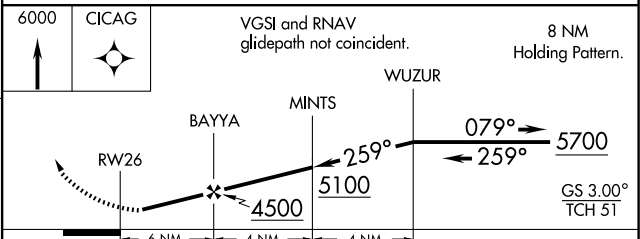

MARION/WYTHEVILLE, VIRGINIA

AL-6416 (FAA)

WAAS CH 72802 W26A	APP CRS 259°	Rwy Idg TDZE Apt Elev 5252 2519 2558
--	------------------------	--

RNAV (GPS) RWY 26

MARION/MOUNTAIN EMPIRE (MKJ)

⚠ Circling NA north of Rwy 8-26. DME/DME RNP-0.3 NA. Visibility reduction by helicopters NA. If local altimeter setting not received, use Twin County altimeter setting and increase DA and all MDAs 80 feet.

⚠ MISSED APPROACH: Climb to 6000 direct CICAG and hold, continue climb-in-hold to 6000.

AWOS-3 123.875	ATLANTA CENTER 132.9 319.9	UNICOM 122.7 (CTAF) 📶
--------------------------	--------------------------------------	--

NE-3, 22 OCT 2009 to 19 NOV 2009

NE-3, 22 OCT 2009 to 19 NOV 2009

ELEV 2558

CATEGORY	A	B	C	D
LPV DA	3048-2		529 (600-2)	NA
LNAV MDA	3280-1 761 (800-1)	3280-1¼ 761 (800-1¼)	3280-2¼ 761 (800-2¼)	NA
CIRCLING	3280-2	722 (800-2)	3280-2¼ 722 (800-2¼)	NA

MARION/WYTHEVILLE, VIRGINIA
Orig 08269

36°54'N - 81°21'W

MARION/MOUNTAIN EMPIRE (MKJ)

RNAV (GPS) RWY 26