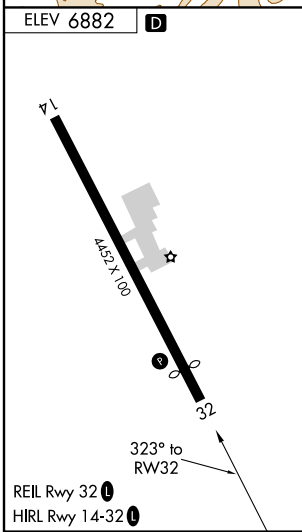

RNAV (GPS)-E

STEAMBOAT SPRINGS/BOB ADAMS FIELD (SBS)

APP CRS 323°	Rwy Idg TDZE Apt Elev	N/A N/A 6882
------------------------	-----------------------------	---

NA Circling NA northeast of Rwy 14-32.
DME/DME RNP- 0.3 NA.
When local altimeter setting not received, use Yampa Valley
altimeter setting and increase all MDA 80 feet.

MISSED APPROACH: Climbing left turn to 11300 direct
HABRO and hold, continue climb-in-hold to 11300.

AWOS-3 118.325	DENVER CENTER 120.475 235.975	UNICOM 122.8 (CTAF)
--------------------------	---	-------------------------------

SW-1, 22 OCT 2009 to 19 NOV 2009

SW-1, 22 OCT 2009 to 19 NOV 2009

11300	HABRO △	VGSI and descent angles not coincident.	MABKY
		WAKOR 2.2 NM to RW32	
		PEXSA	BUSTE
		323°	353°
		7740	10300
		7.75° TCH 40	
		2.2 NM	2.4 NM
		2 NM	3.4 NM
		9700	11300
			Procedure Turn NA
CATEGORY	A	B	C
CIRCLING	7980-1¼ 1098 (1100-1¼)	7980-1½ 1098 (1100-1½)	NA