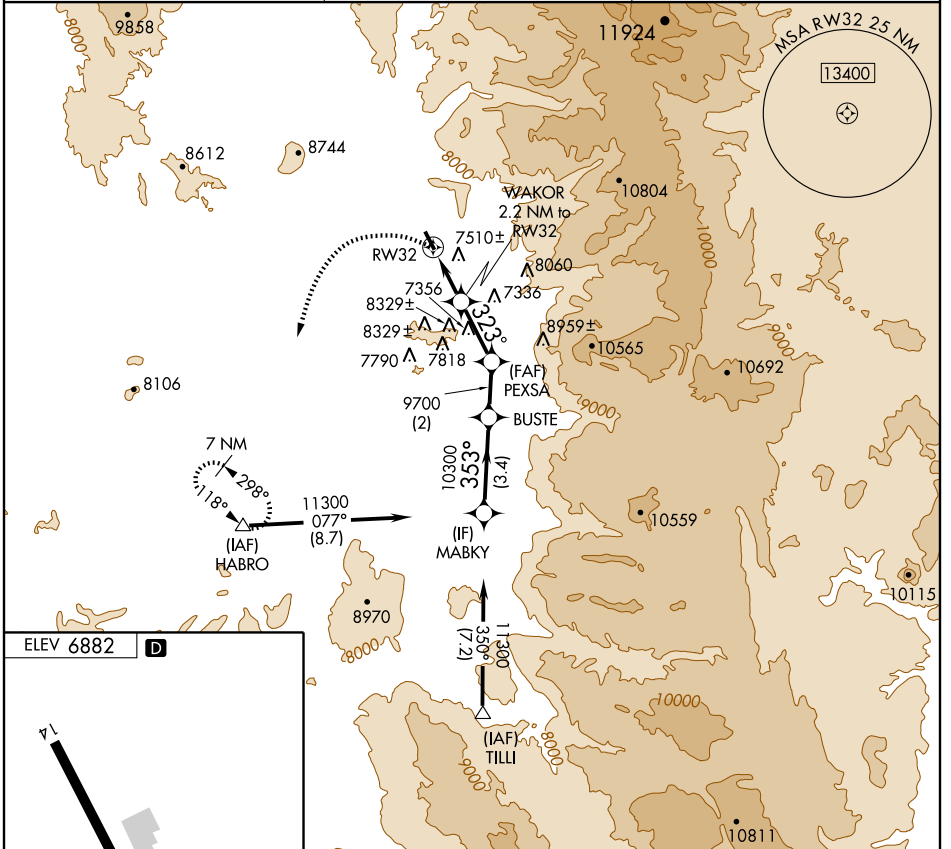

RNAV (GPS)-E

STEAMBOAT SPRINGS/BOB ADAMS FIELD (SBS)

APP CRS 323°	Rwy Idg TDZE Apt Elev	N/A N/A 6882
------------------------	-----------------------------	---

NA Circling NA northeast of Rwy 14-32.
DME/DME RNP- 0.3 NA.
When local altimeter setting not received, use Yampa Valley
altimeter setting and increase all MDA 80 feet.

MISSED APPROACH: Climbing left turn to 11300 direct
HABRO and hold, continue climb-in-hold to 11300.

AWOS-3 118.325	DENVER CENTER 120.475 235.975	UNICOM 122.8 (CTAF)
--------------------------	---	-------------------------------

SW-1, 22 OCT 2009 to 19 NOV 2009

SW-1, 22 OCT 2009 to 19 NOV 2009

11300	HABRO △	VGSI and descent angles not coincident.	MABKY
		WAKOR 2.2 NM to RW32	
		PEXSA	BUSTE
		323°	353°
		7740	10300
		7.75° TCH 40	
		2.2 NM	2.4 NM
		2 NM	3.4 NM
		9700	11300
			Procedure Turn NA
CATEGORY	A	B	C
CIRCLING	7980-1¼ 1098 (1100-1¼)	7980-1½ 1098 (1100-1½)	NA