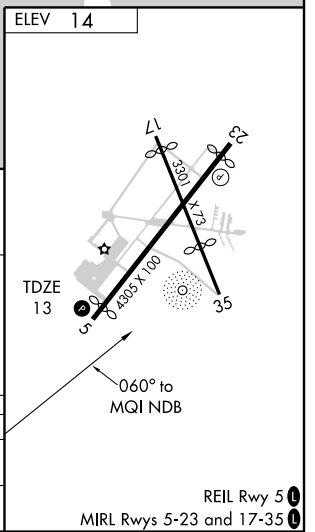

NDB RWY 5

MANTEO/ DARE COUNTY RGNL (MQI)

NDB MQI	APP CRS	Rwy Idg	4000
370	060°	TDZE	13
		Apt Elev	14

▼ When R-5314-A, B, C, D, E, or F in effect
▲ NA MISSED APPROACH: Climb to 1200 then climbing right turn to 1700 direct MQI NDB and hold.

AWOS-3 128.275	WASHINGTON CENTER 124.725 350.35	UNICOM 122.8 (CTAF) 0
--------------------------	--	---------------------------------

SE-2, 22 OCT 2009 to 19 NOV 2009

SE-2, 22 OCT 2009 to 19 NOV 2009

Remain within 10 NM	NDB	1200	1700	MQI 370
1700	240°	060°		

CATEGORY	A	B	C	D
S-5	640-1	627 (700-1)	640-1 ³ / ₄ 627 (700-1 ³ / ₄)	NA
CIRCLING	640-1	626 (700-1)	640-1 ³ / ₄ 626 (700-1 ³ / ₄)	NA

NDB RWY 5

REIL Rwy 5 0
MIRL Rws 5-23 and 17-35 0