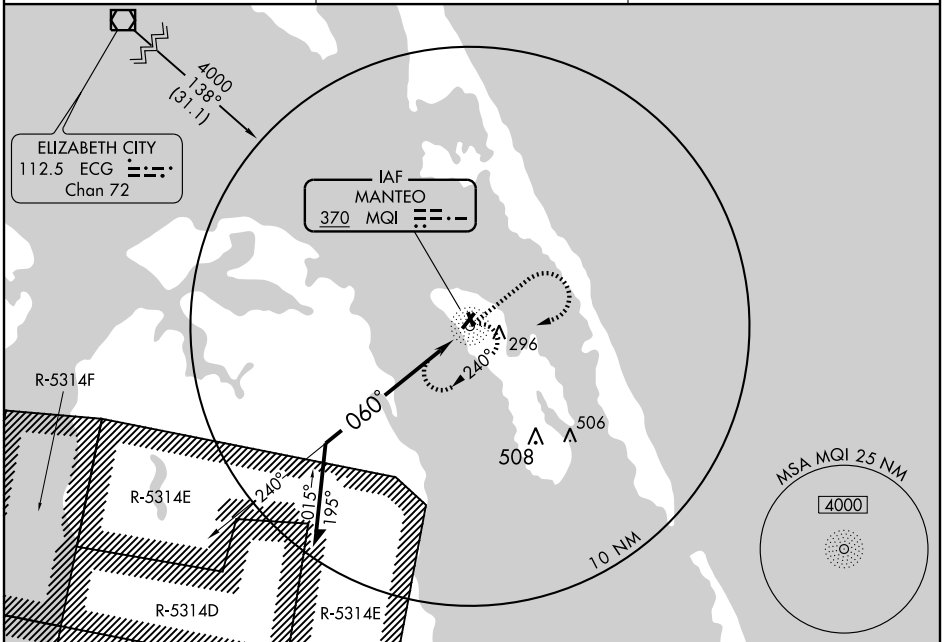

NDB RWY 5

MANTEO/ DARE COUNTY RGNL (MQI)

NDB MQI	APP CRS	Rwy Idg	4000
370	060°	TDZE	13
		Apt Elev	14

▼ When R-5314-A, B, C, D, E, or F in effect
▲ NA MISSED APPROACH: Climb to 1200 then climbing right turn to 1700 direct MQI NDB and hold.

AWOS-3 128.275	WASHINGTON CENTER 124.725 350.35	UNICOM 122.8 (CTAF) 0
--------------------------	--	---------------------------------

SE-2, 22 OCT 2009 to 19 NOV 2009

SE-2, 22 OCT 2009 to 19 NOV 2009

Remain within 10 NM	NDB	1200	1700	MQI 370
1700	240°	060°		