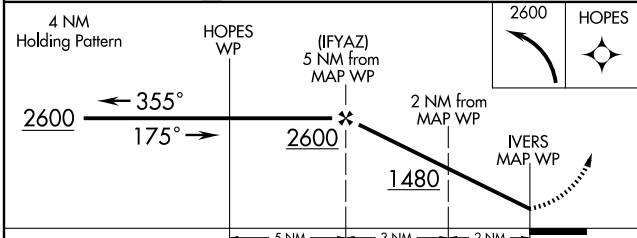

CATEGORY	A	B	C	D
S-17	1400-1	582 (600-1)		NA
CIRCLING	1440-1	615 (700-1)		NA

PORTAGE, WISCONSIN
Amdt 4 08157

43° 34'N-89° 29'W

PORTAGE MUNI (C47)

VOR/DME RNAV or GPS RWY 17