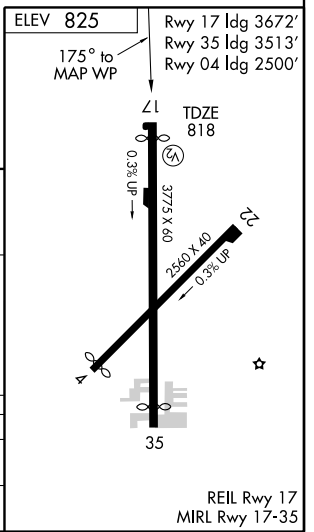

CATEGORY	A	B	C	D
S-17	1400-1	582 (600-1)		NA
CIRCLING	1440-1	615 (700-1)		NA

PORTAGE, WISCONSIN
Amdt 4 08157

43° 34'N-89° 29'W

PORTAGE MUNI (C47)

VOR/DME RNAV or GPS RWY 17