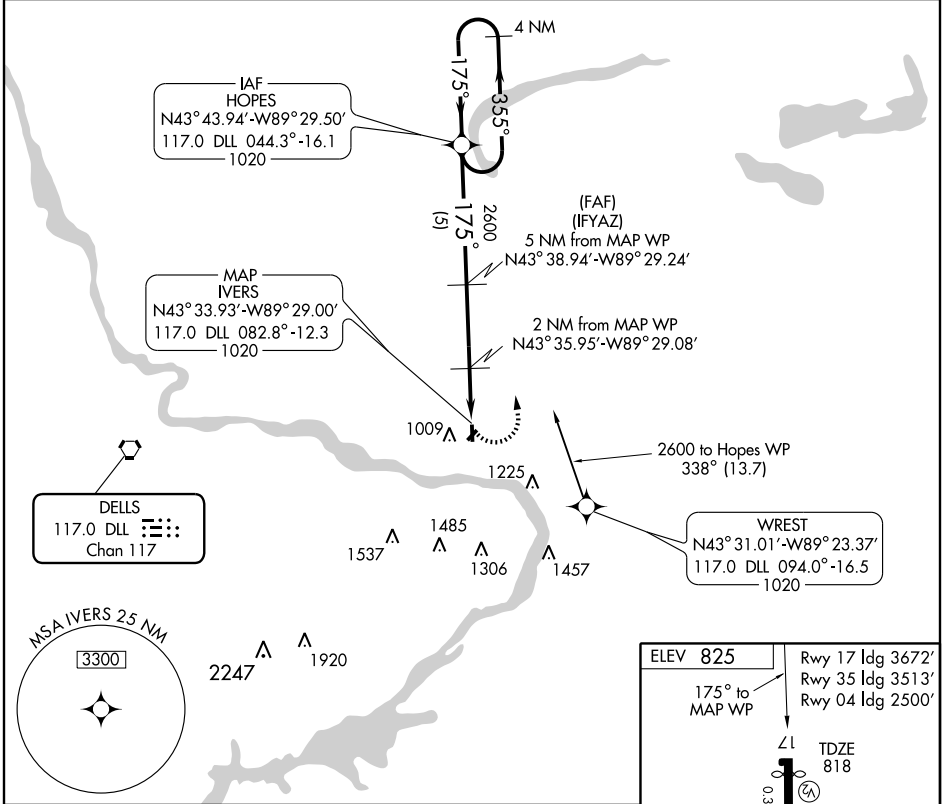

PORTAGE, WISCONSIN

AL-6364 (FAA)

VORTAC DLL 117.0 Chan 117	APP CRS 175°	Rwy ldg 3672 TDZE 818 Apt Elev 825
-----------------------------------------------	------------------------	---------------------------------------------------------------

VOR/DME RNAV or GPS RWY 17

PORTAGE MUNI (C47)

▼ Use Baraboo Wisconsin Dells altimeter setting.
▲ NA MISSED APPROACH: Climbing left turn to 2600 direct HOPES WP and hold.

MADISON APP CON ★ **135.45 343.7** UNICOM **122.7** (CTAF)

EC-3, 22 OCT 2009 to 19 NOV 2009

EC-3, 22 OCT 2009 to 19 NOV 2009

CATEGORY	A	B	C	D
S-17	1400-1	582 (600-1)		NA
CIRCLING	1440-1	615 (700-1)		NA

PORTAGE, WISCONSIN
Amdt 4 08157

43° 34'N-89° 29'W

PORTAGE MUNI (C47)

VOR/DME RNAV or GPS RWY 17