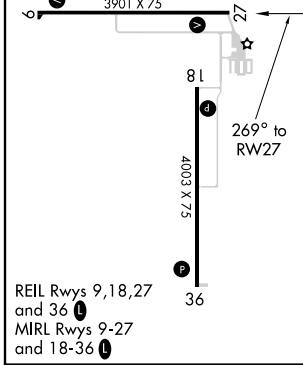

RNAV (GPS) RWY 27

LITCHFIELD MUNI (3LF)

APP CRS 269°	Rwy Idg 3901
	TDZE 690
	Apt Elev 690

⚠ If local altimeter setting not received, use Taylorville altimeter setting and increase all MDA's 80 feet. VDP NA with Taylorville altimeter setting.
⚠ DME/DME RNP-0.3 NA.

MISSED APPROACH: Climb to 3000 direct OFBEP and hold.

AWOS-3 118.175	ST. LOUIS APP CON 124.2 353.9	UNICOM 122.8 (CTAF) 0
--------------------------	---	---------------------------------

CATEGORY	A	B	C	D
LNAV MDA	1100-1	410 (500-1)	1100-1¼ 410 (500-1¼)	NA
CIRCLING	1160-1	470 (500-1)	1160-1½ 470 (500-1½)	NA