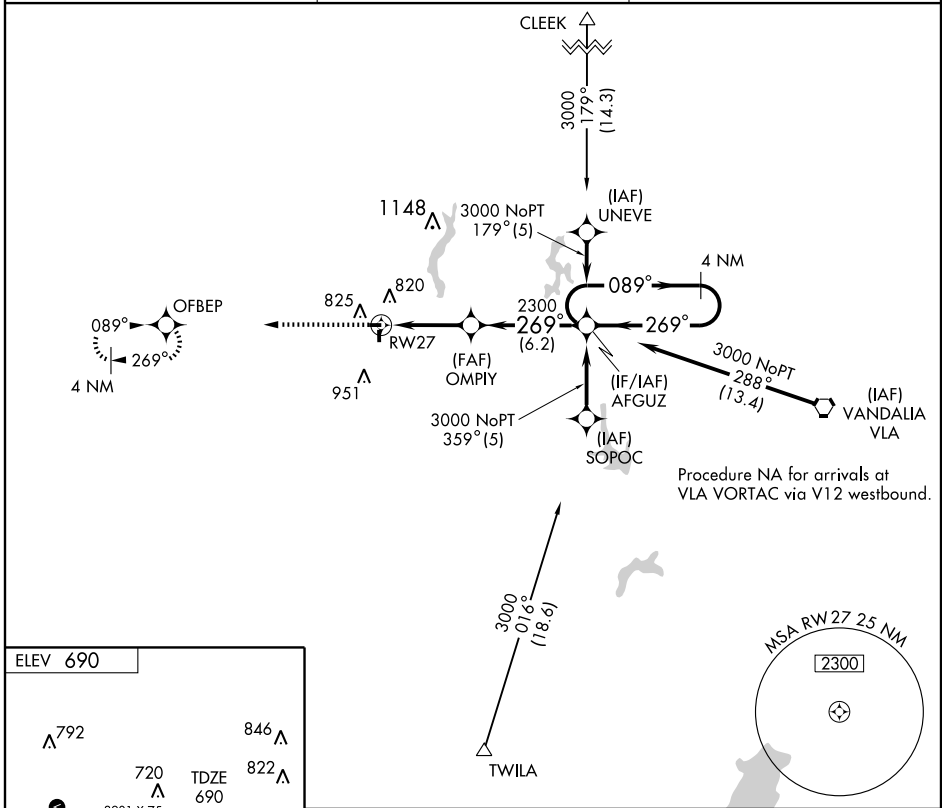

RNAV (GPS) RWY 27

LITCHFIELD MUNI (3LF)

APP CRS 269°	Rwy Idg 3901
	TDZE 690
	Apt Elev 690

⚠ If local altimeter setting not received, use Taylorville altimeter setting and increase all MDA's 80 feet. VDP NA with Taylorville altimeter setting.
⚠ DME/DME RNP-0.3 NA.

MISSED APPROACH: Climb to 3000 direct OFBEP and hold.

AWOS-3 118.175	ST. LOUIS APP CON 124.2 353.9	UNICOM 122.8 (CTAF) 0
--------------------------	---	---------------------------------

CATEGORY	A	B	C	D
LNAV MDA	1100-1	410 (500-1)	1100-1¼ 410 (500-1¼)	NA
CIRCLING	1160-1	470 (500-1)	1160-1½ 470 (500-1½)	NA

EC-3, 22 OCT 2009 to 19 NOV 2009

EC-3, 22 OCT 2009 to 19 NOV 2009