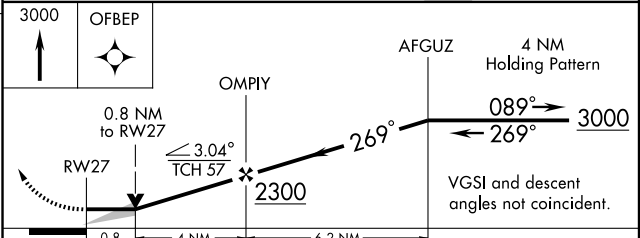

RNAV (GPS) RWY 27

LITCHFIELD MUNI (3LF)

APP CRS 269°	Rwy Idg 3901
	TDZE 690
	Apt Elev 690

⚠ If local altimeter setting not received, use Taylorville altimeter setting and increase all MDA's 80 feet. VDP NA with Taylorville altimeter setting.
⚠ DME/DME RNP-0.3 NA.

MISSED APPROACH: Climb to 3000 direct OFBEP and hold.

AWOS-3 118.175	ST. LOUIS APP CON 124.2 353.9	UNICOM 122.8 (CTAF) 0
--------------------------	---	---------------------------------

CATEGORY	A	B	C	D
LNAV MDA	1100-1	410 (500-1)	1100-1¼ 410 (500-1¼)	NA
CIRCLING	1160-1	470 (500-1)	1160-1½ 470 (500-1½)	NA