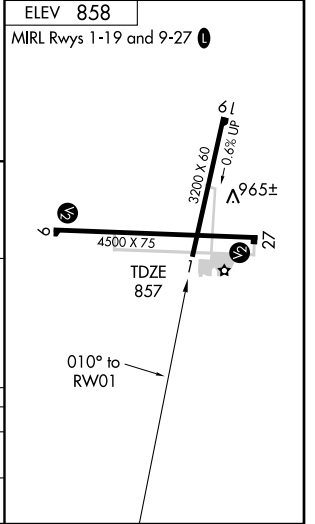

RNAV (GPS) RWY 1

KEWANEE MUNI (EZI)

APP CRS	Rwy Idg	3200
010°	TDZE	857
	Apt Elev	858

▽ DME/DME RNP-0.3 NA. Use Galesburg altimeter setting; when not received, use Moline altimeter setting and increase all MDA 40 feet.

▲ NA MISSED APPROACH: Climb to 2400 direct YABU and hold.

GALESBURG AWOS-3 109.8	QUAD CITY APP CON ★ 118.2 257.8	UNICOM 122.8 (CTAF) 0
----------------------------------	---	---------------------------------