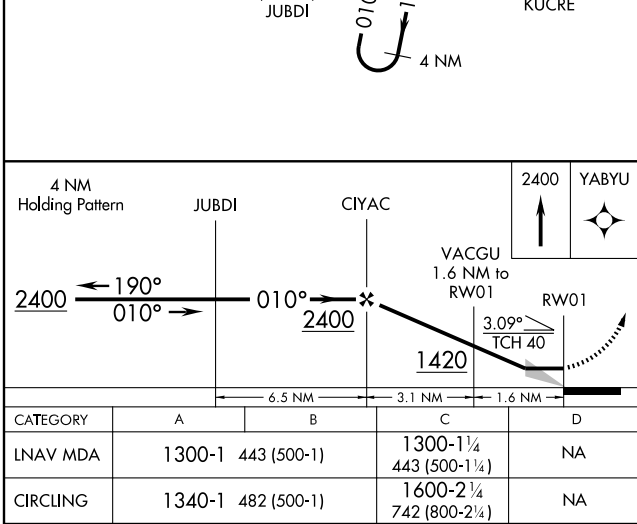

RNAV (GPS) RWY 1

KEWANEE MUNI (EZI)

APP CRS	Rwy Idg	3200
010°	TDZE	857
	Apt Elev	858

▽ DME/DME RNP-0.3 NA. Use Galesburg altimeter setting; when not received, use Moline altimeter setting and increase all MDA 40 feet.

▲ NA MISSED APPROACH: Climb to 2400 direct YABU and hold.

GALESBURG AWOS-3 109.8	QUAD CITY APP CON ★ 118.2 257.8	UNICOM 122.8 (CTAF) 0
----------------------------------	---	---------------------------------