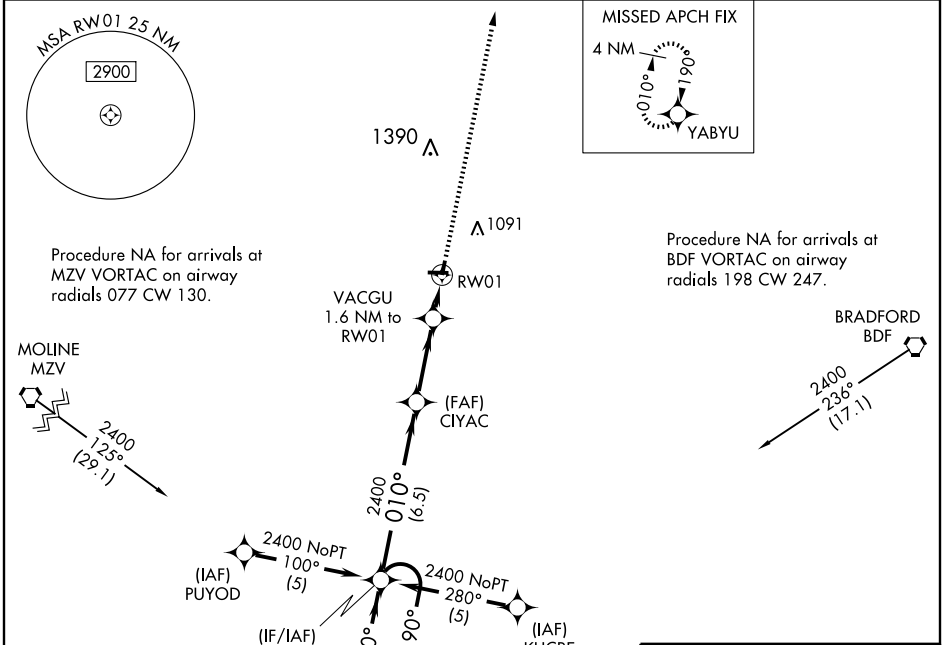

RNAV (GPS) RWY 1

KEWANEE MUNI (EZI)

APP CRS	Rwy Idg	3200
010°	TDZE	857
	Apt Elev	858

▽ DME/DME RNP-0.3 NA. Use Galesburg altimeter setting; when not received, use Moline altimeter setting and increase all MDA 40 feet.

▲ NA MISSED APPROACH: Climb to 2400 direct YABU and hold.

GALESBURG AWOS-3 109.8	QUAD CITY APP CON ★ 118.2 257.8	UNICOM 122.8 (CTAF) 0
----------------------------------	---	---------------------------------