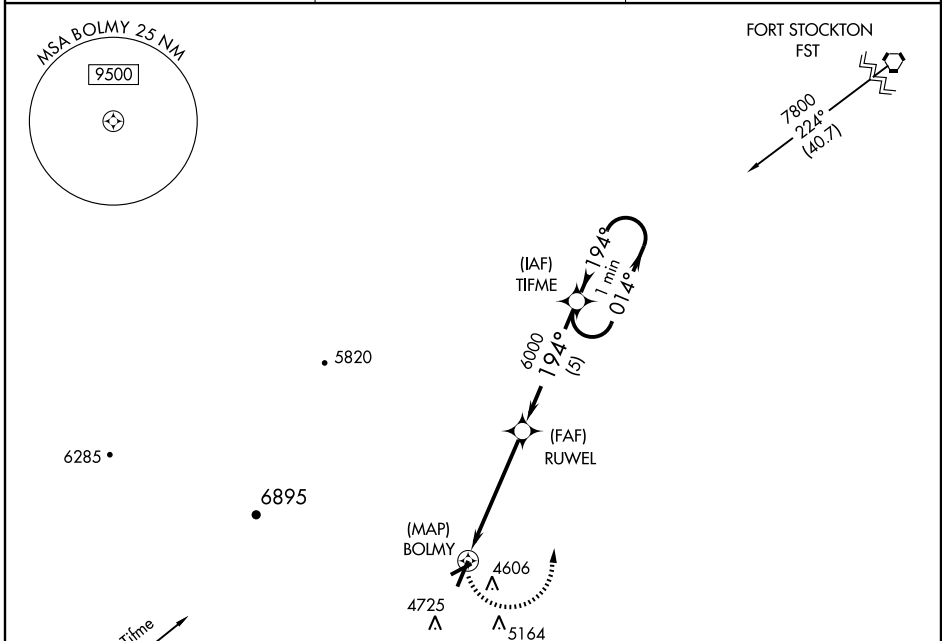

GPS RWY 19
ALPINE-CASPARIS MUNI (E38)

APP CRS 194°	Rwy Idg 6003 TDZE 4480 Apt Elev 4513
------------------------	---

⚠ Circling not authorized west of runway 1-19. **MISSED APPROACH:** Immediate climbing left turn to 7000 direct TIFME WP and hold.

AWOS-3 119.025	ALBUQUERQUE CENTER 135.875 292.15	UNICOM 122.8 (CTAF)
--------------------------	---	-------------------------------

SC-3, 22 OCT 2009 to 19 NOV 2009

SC-3, 22 OCT 2009 to 19 NOV 2009

CATEGORY	A	B	C	D
S-19	5100-1	620 (600-1)	5100-1¾ 620 (600-1¾)	NA
CIRCLING	5100-1 587 (600-1)	5120-1 607 (700-1)	5280 2¼ 767 (800-2¼)	NA

MRL Rwy 1-19 and 5-23