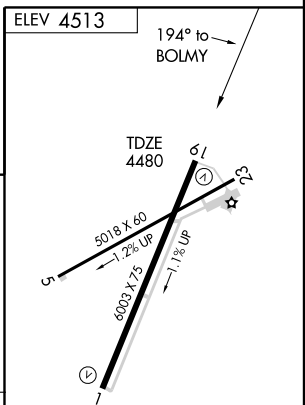

GPS RWY 19
ALPINE-CASPARIS MUNI (E38)

APP CRS 194°	Rwy Idg 6003 TDZE 4480 Apt Elev 4513
------------------------	---

⚠ Circling not authorized west of runway 1-19. **MISSED APPROACH:** Immediate climbing left turn to 7000 direct TIFME WP and hold.

AWOS-3 119.025	ALBUQUERQUE CENTER 135.875 292.15	UNICOM 122.8 (CTAF)
--------------------------	---	-------------------------------

SC-3, 22 OCT 2009 to 19 NOV 2009

SC-3, 22 OCT 2009 to 19 NOV 2009

CATEGORY	A	B	C	D
S-19	5100-1	620 (600-1)	5100-1¾ 620 (600-1¾)	NA
CIRCLING	5100-1 587 (600-1)	5120-1 607 (700-1)	5280 2¼ 767 (800-2¼)	NA

MRL Rwy 1-19 and 5-23