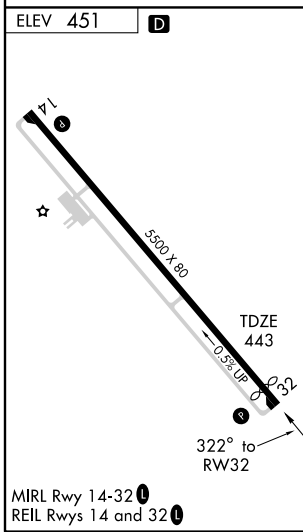

RNAV (GPS) RWY 32

GREENVILLE/ MAC CRENSHAW MEMORIAL (PRN)

APP CRS 322°	Rwy Idg 5200
	TDZE 443
	Apt Elev 451

	DME/DME RNP-0.3 NA.	MISSED APPROACH: Climb to 3000 direct DEPEN and hold.
--	---------------------	---

ASOS 120.0	ATLANTA CENTER 120.55 270.25	UNICOM 122.8 (CTAF) 0
----------------------	--	---------------------------------

SE-4, 22 OCT 2009 to 19 NOV 2009

SE-4, 22 OCT 2009 to 19 NOV 2009

CATEGORY	A	B	C	D
LNAV MDA	780-1 337 (400-1)			
CIRCLING	840-1 389 (400-1)	960-1 509 (600-1)	960-1½ 509 (600-1½)	1140-2¼ 689 (700-2¼)