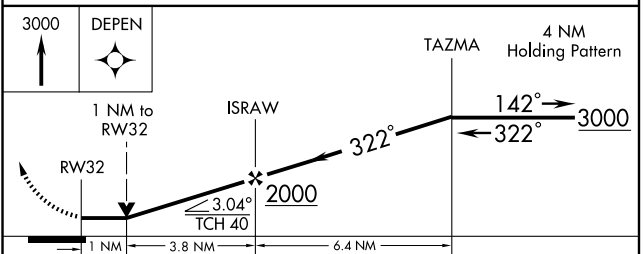

RNAV (GPS) RWY 32

GREENVILLE/ MAC CRENSHAW MEMORIAL (PRN)

APP CRS 322°	Rwy Idg 5200
	TDZE 443
	Apt Elev 451

	DME/DME RNP-0.3 NA.	MISSED APPROACH: Climb to 3000 direct DEPEN and hold.
--	---------------------	---

ASOS 120.0	ATLANTA CENTER 120.55 270.25	UNICOM 122.8 (CTAF) 0
----------------------	--	---------------------------------

SE-4, 22 OCT 2009 to 19 NOV 2009

SE-4, 22 OCT 2009 to 19 NOV 2009

CATEGORY	A	B	C	D
LNAV MDA	780-1 337 (400-1)			
CIRCLING	840-1 389 (400-1)	960-1 509 (600-1)	960-1½ 509 (600-1½)	1140-2¼ 689 (700-2¼)