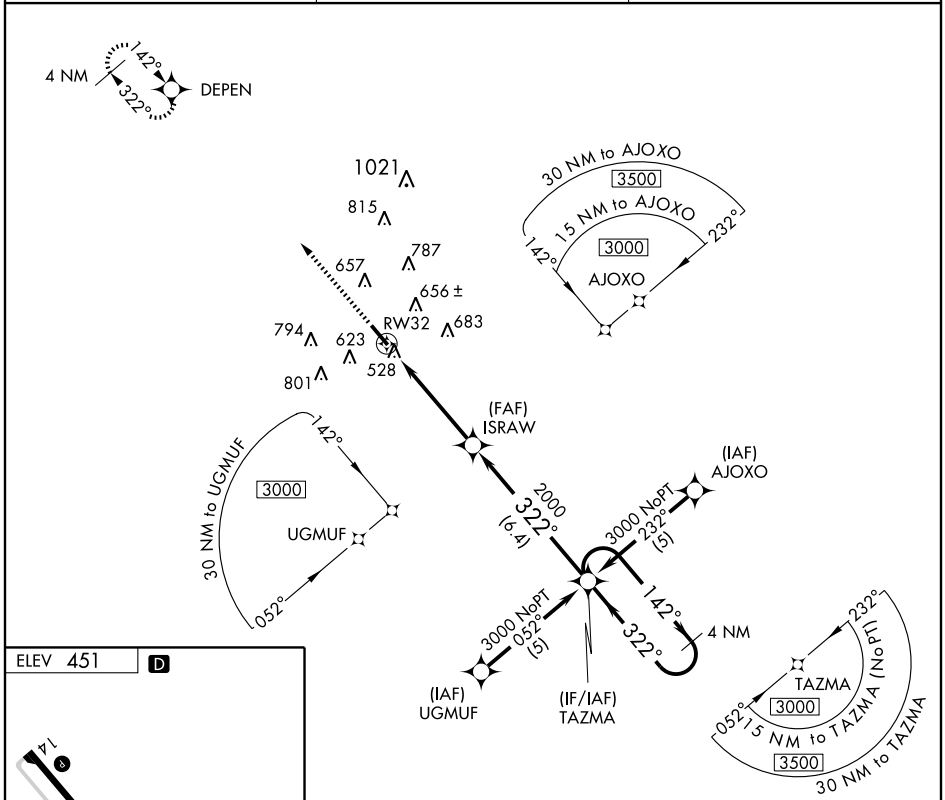

RNAV (GPS) RWY 32

GREENVILLE/ MAC CRENSHAW MEMORIAL (PRN)

APP CRS 322°	Rwy Idg 5200
	TDZE 443
	Apt Elev 451

	DME/DME RNP-0.3 NA.	MISSED APPROACH: Climb to 3000 direct DEPEN and hold.
--	---------------------	---

ASOS 120.0	ATLANTA CENTER 120.55 270.25	UNICOM 122.8 (CTAF) 0
----------------------	--	---------------------------------

SE-4, 22 OCT 2009 to 19 NOV 2009

SE-4, 22 OCT 2009 to 19 NOV 2009

CATEGORY	A	B	C	D
LNAV MDA	780-1 337 (400-1)			
CIRCLING	840-1 389 (400-1)	960-1 509 (600-1)	960-1½ 509 (600-1½)	1140-2¼ 689 (700-2¼)

RNAV (GPS) RWY 32