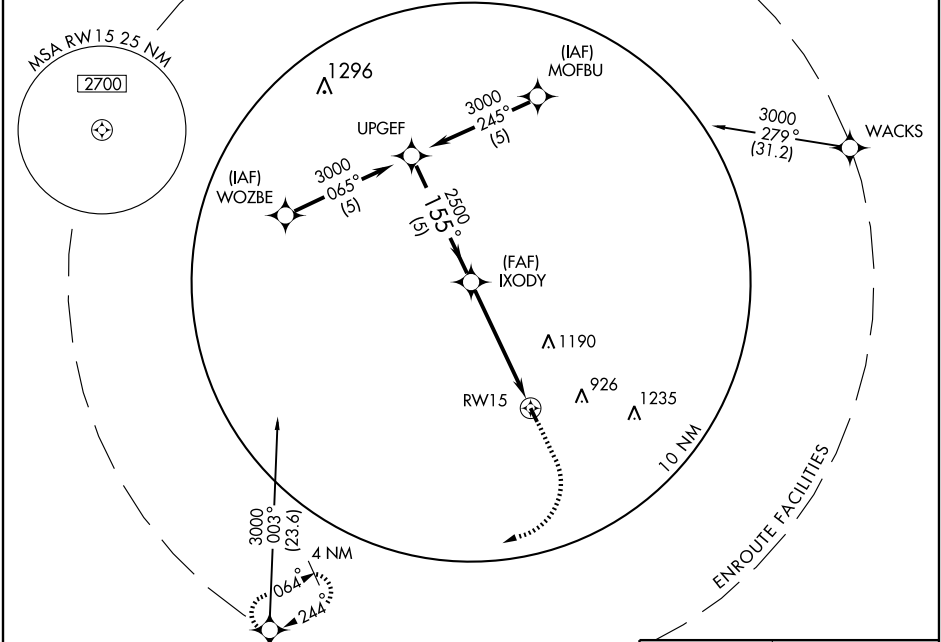

MAQUOKETA, IOWA

AL-6280 (FAA)

GPS RWY 15

MAQUOKETA MUNI (OQW)

APP CRS	Rwy Idg	3300
155°	TDZE	769
	Apt Elev	769

NA Obtain local altimeter setting on CTAF; when not received, use Dubuque altimeter setting. **MISSED APPROACH:** Climb to 2000, then climbing right turn to 3000 direct BILOX WP and hold.

CHICAGO CENTER **133.95 281.4** UNICOM **122.8 (CTAF) 0***

NC-3, 22 OCT 2009 to 19 NOV 2009

NC-3, 22 OCT 2009 to 19 NOV 2009

ELEV **769**

CATEGORY	A	B	C	D
S-15	1280-1	511 (600-1)		NA
CIRCLING	1280-1	511 (600-1)		NA
DUBUQUE ALTIMETER SETTING MINIMUMS				
S-15	1380-1	611 (700-1)		NA
CIRCLING	1380-1	611 (700-1)		NA

REIL Rwys 15 and 33
MIRL Rwy 15-33 **1**

MAQUOKETA, IOWA
Orig 08325

42°03'N-90°44'W

MAQUOKETA MUNI (OQW) GPS RWY 15