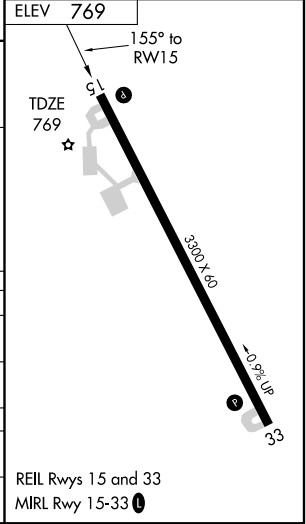

MAQUOKETA, IOWA

AL-6280 (FAA)

GPS RWY 15

MAQUOKETA MUNI (OQW)

APP CRS	Rwy Idg	3300
155°	TDZE	769
	Apt Elev	769

NA Obtain local altimeter setting on CTAF; when not received, use Dubuque altimeter setting. **MISSED APPROACH:** Climb to 2000, then climbing right turn to 3000 direct BILOX WP and hold.

CHICAGO CENTER **133.95 281.4** UNICOM **122.8 (CTAF) 0***

NC-3, 22 OCT 2009 to 19 NOV 2009

NC-3, 22 OCT 2009 to 19 NOV 2009

ELEV **769**

CATEGORY	A	B	C	D
S-15	1280-1	511 (600-1)		NA
CIRCLING	1280-1	511 (600-1)		NA
DUBUQUE ALTIMETER SETTING MINIMUMS				
S-15	1380-1	611 (700-1)		NA
CIRCLING	1380-1	611 (700-1)		NA

REIL Rwys 15 and 33
MIRL Rwy 15-33 **1**

MAQUOKETA, IOWA
Orig 08325

42°03'N-90°44'W

MAQUOKETA MUNI (OQW) GPS RWY 15