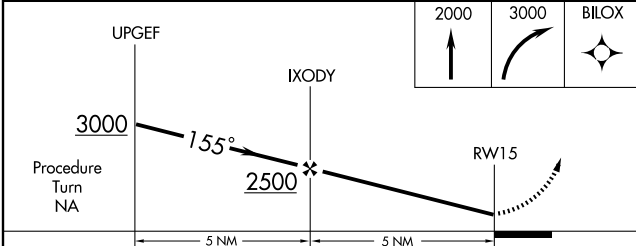

MAQUOKETA, IOWA

AL-6280 (FAA)

GPS RWY 15

MAQUOKETA MUNI (OQW)

APP CRS	Rwy Idg	3300
155°	TDZE	769
	Apt Elev	769

NA Obtain local altimeter setting on CTAF; when not received, use Dubuque altimeter setting. **MISSED APPROACH:** Climb to 2000, then climbing right turn to 3000 direct BILOX WP and hold.

CHICAGO CENTER **133.95 281.4** UNICOM **122.8 (CTAF) 0***

NC-3, 22 OCT 2009 to 19 NOV 2009

NC-3, 22 OCT 2009 to 19 NOV 2009

ELEV **769**

CATEGORY	A	B	C	D
S-15	1280-1	511 (600-1)		NA
CIRCLING	1280-1	511 (600-1)		NA
DUBUQUE ALTIMETER SETTING MINIMUMS				
S-15	1380-1	611 (700-1)		NA
CIRCLING	1380-1	611 (700-1)		NA